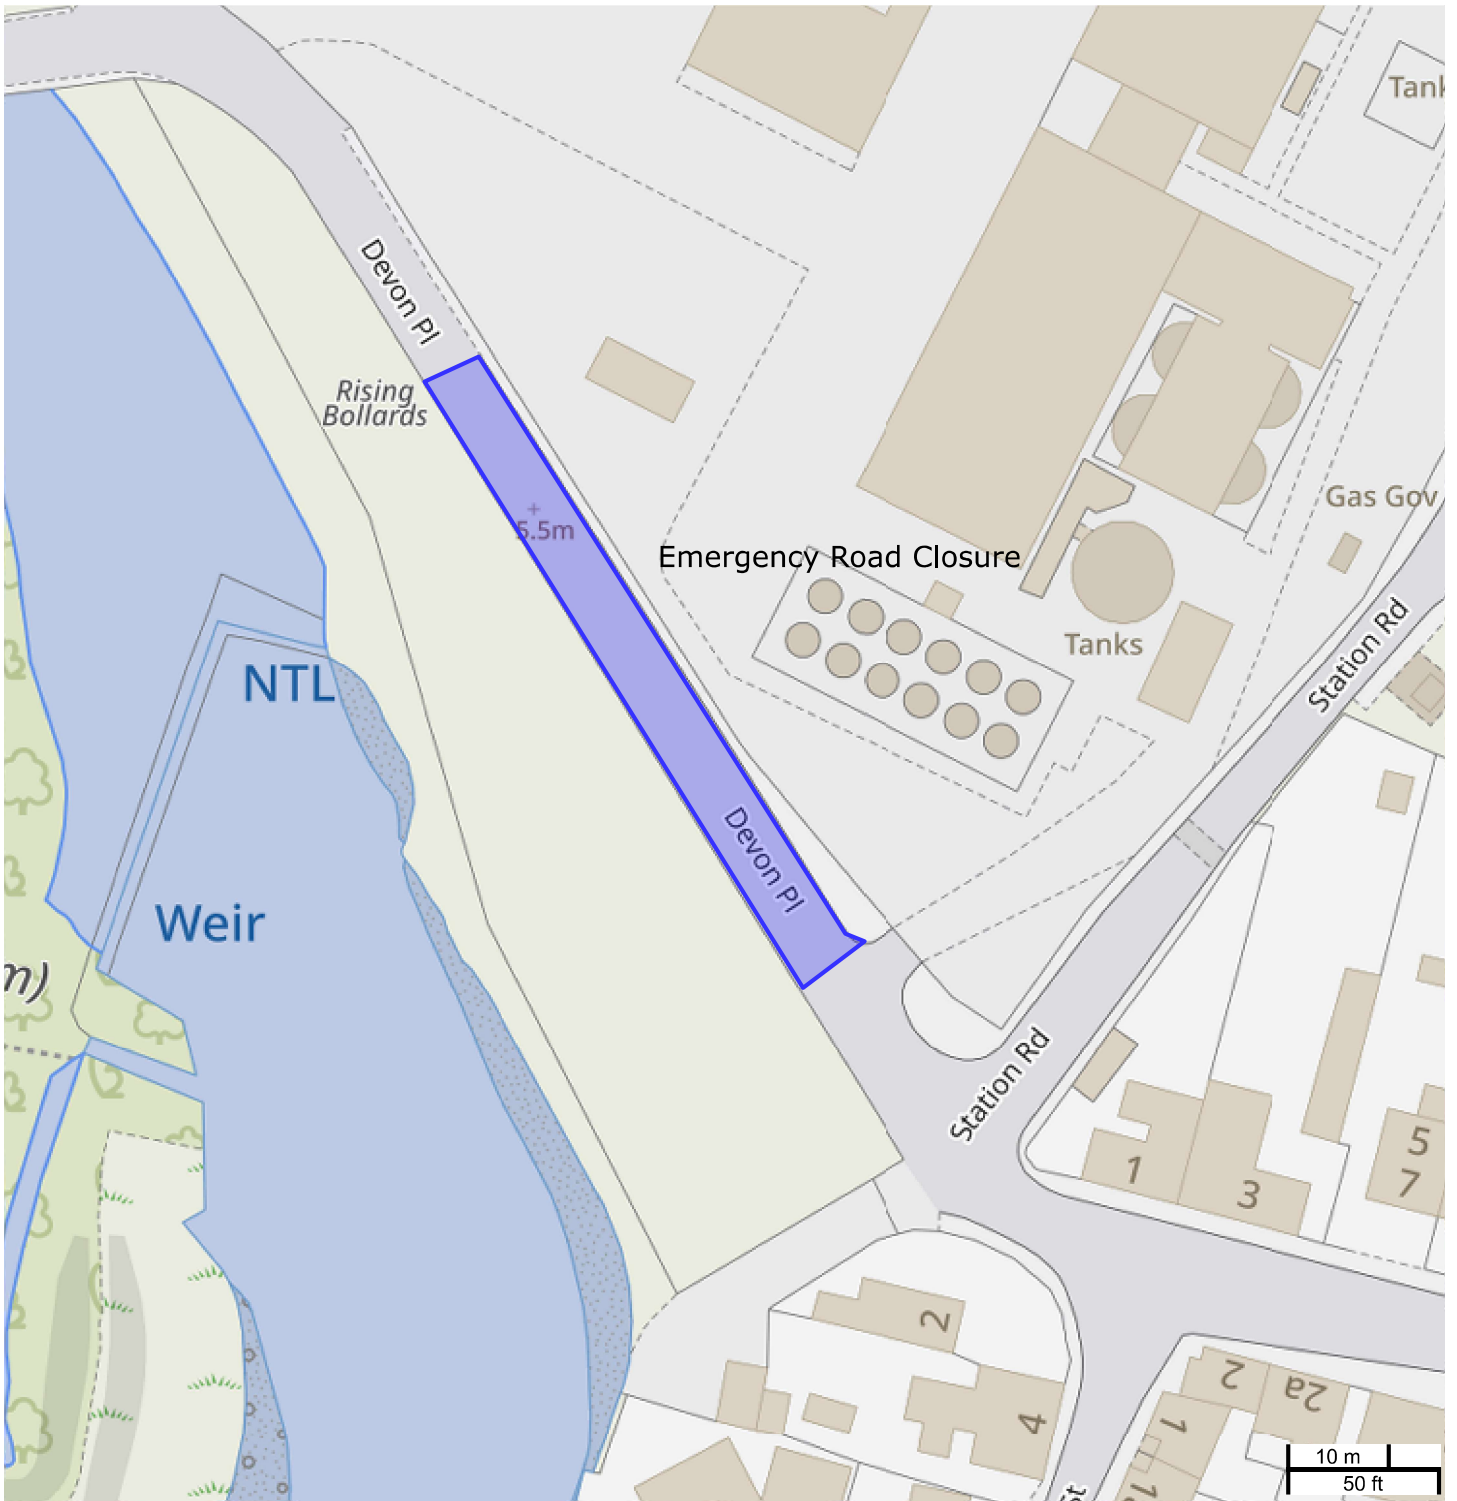

DEVON PLACE, CAMBUS

NOTICE OF EMERGENCY TEMPORARY ROAD CLOSURE ORDER 2025

NOTICE IS HEREBY GIVEN that, in terms of Section 14 of the Road Traffic Regulation Act 1984 (as amended), the section of road described in the Schedule attached hereto, was closed to traffic from 0800 hours on Thursday 14th August 2025 for a period of 12 weeks or until completion. The emergency closure is required for safety of the public using the active travel route through Cambus during works at the weir. Footway will remain open for active travel users.

Kevin Wells
Strategic Director (Place)

Dated this Thirteenth Day of August Two Thousand and twenty-five

Clackmannanshire Council
Kilncraigs
Greenside Street
Alloa, FK10 1EB

SCHEDULE	
List of Roads	Section of road over which a temporary prohibition of driving, parking and loading was applicable from 0800 hours on Thursday 14th August 2025 for a period of 12 weeks or thereby.
Devon Place, Cambus	From a point 18 metres or thereby north-west of its junction with Station Road, north westwards for a distance of 75 metres or thereby.

ETRO2025_015 Devon Place, Cambus - emergency road closure