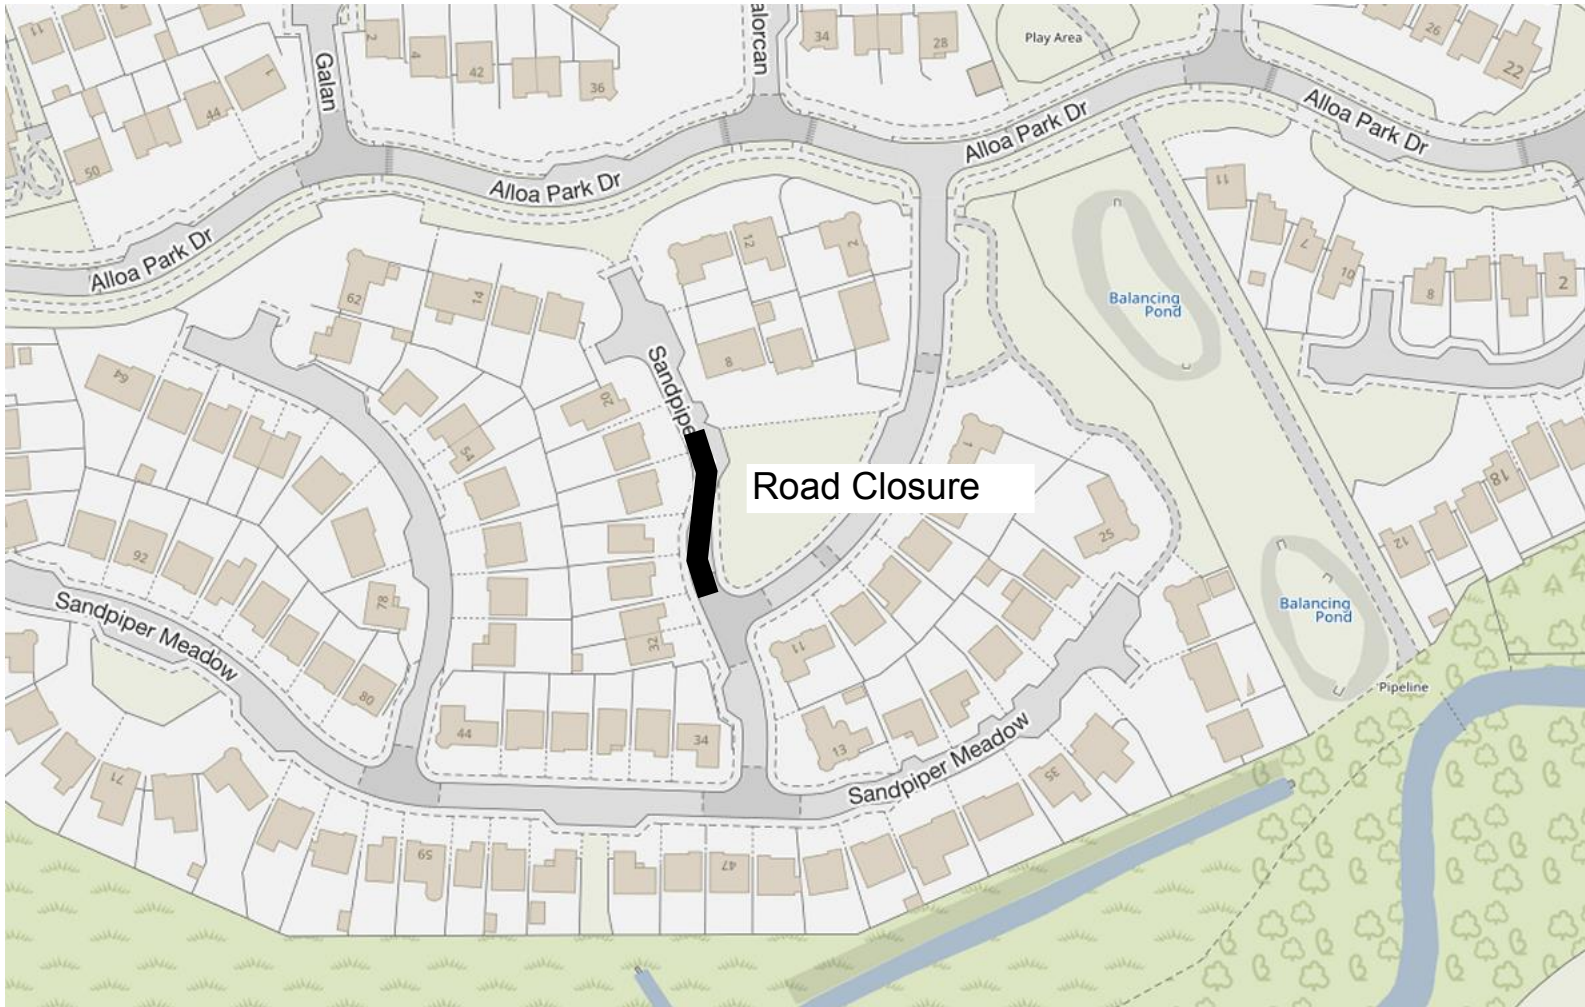

TTRO2024_022 Sandpiper Meadow, Alloo