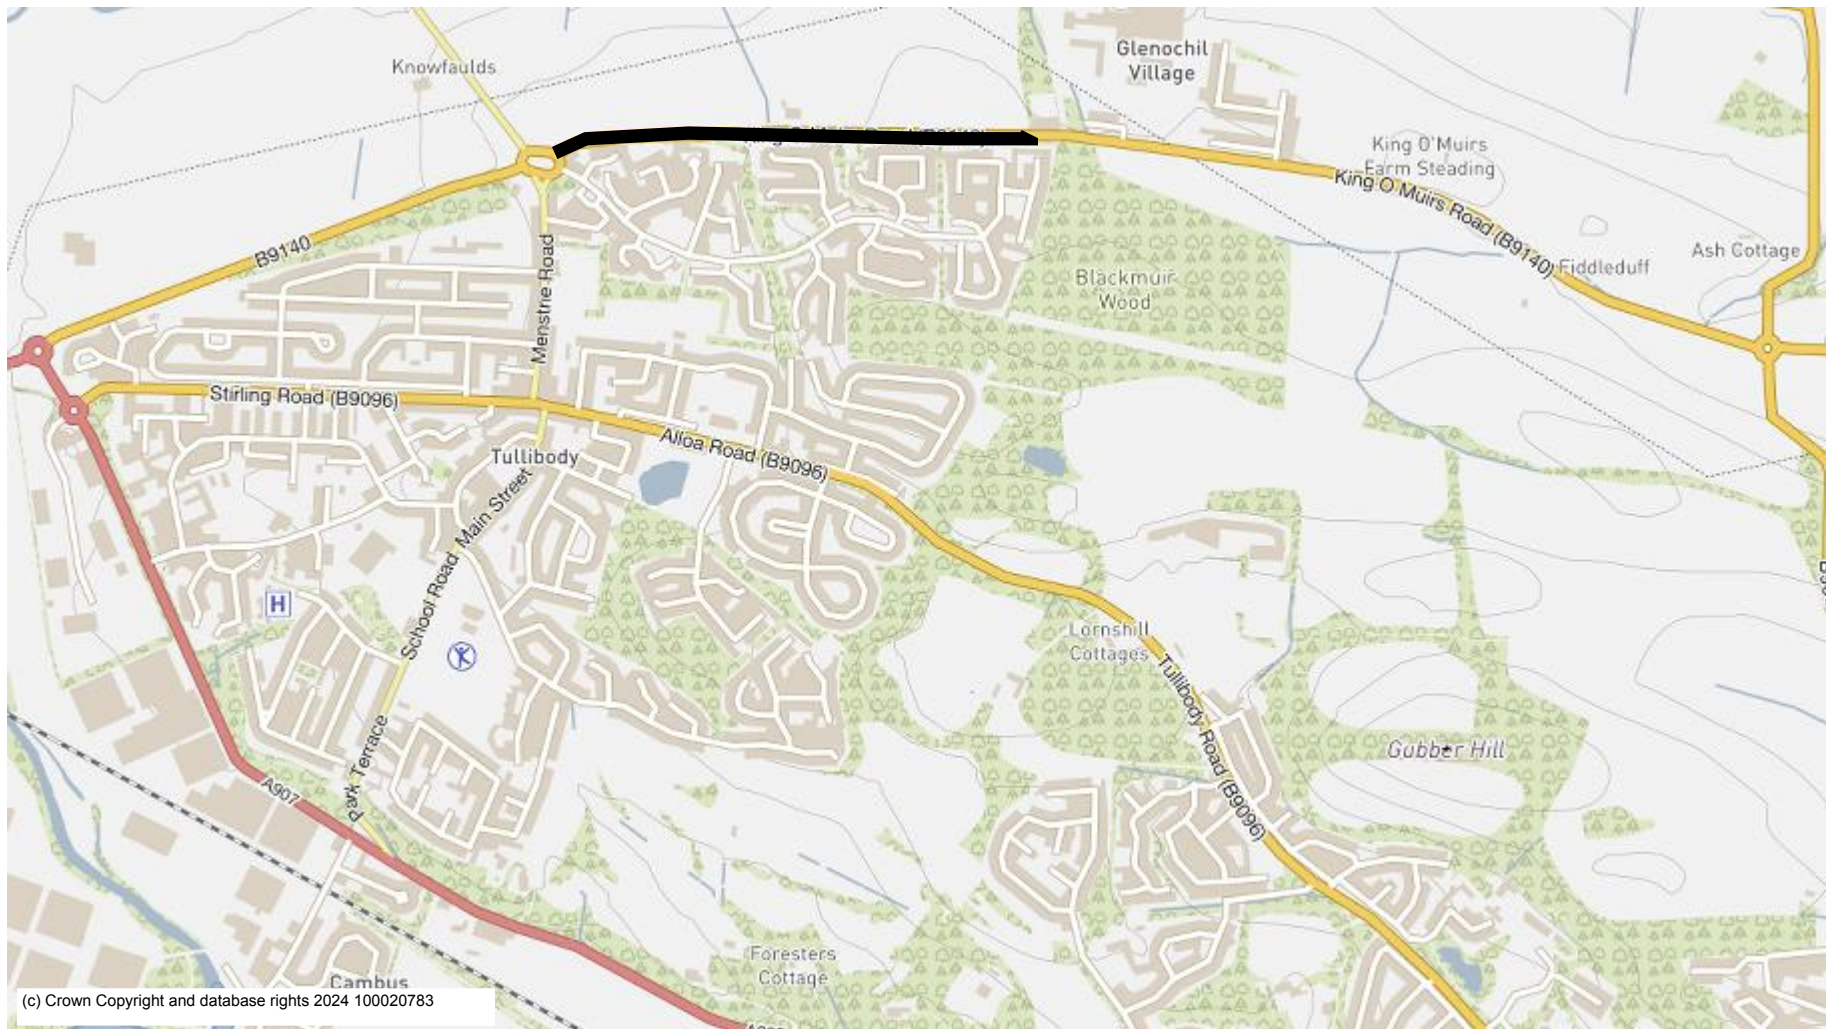

B9140 Tullibody to Glenochil - Road Closed
Alloa Half Marathon