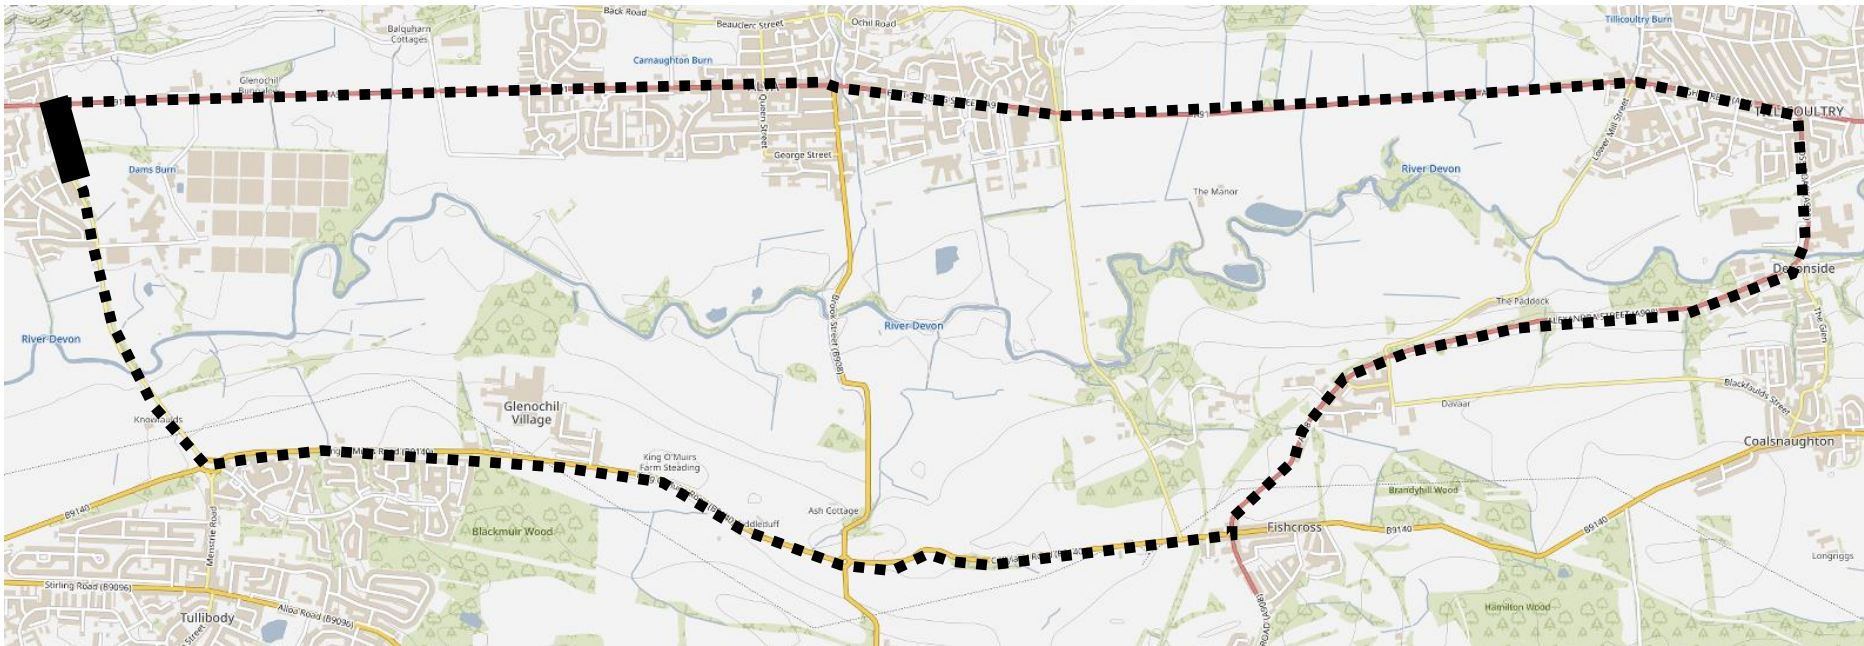

C101 TULLIBODY ROAD, MENSTRIE

NOTICE OF EMERGENCY TEMPORARY ROAD CLOSURE ORDER 2024

NOTICE IS HEREBY GIVEN that, in terms of Section 14 of the Road Traffic Regulation Act 1984 (as amended), the section of road described in the Schedule attached hereto, will be closed to traffic from 0800 hours on Monday 12th February 2024 for a period of 12 days or until completion. The emergency closure is required for excavations for street lighting connections and road crossings (Access for residents and emergency services where possible).

Pete Leonard
Strategic Director (Place)

Dated this eighth day of February Two Thousand and Twenty-four

Clackmannanshire Council
Kilncraigs
Greenside Street
Alloa, FK10 1EB

SCHEDULE	
List of Roads	Section of road over which an emergency road closure is applicable from 0800 hours on Monday 12th February 2024 for a period of 12 days or until completion.
C101 Tullibody Road, Menstrie	From its junction with A91 southwards for a distance of 130 metres or thereby.
Diversion	Via A91, A908, B9140, C101 and vice versa