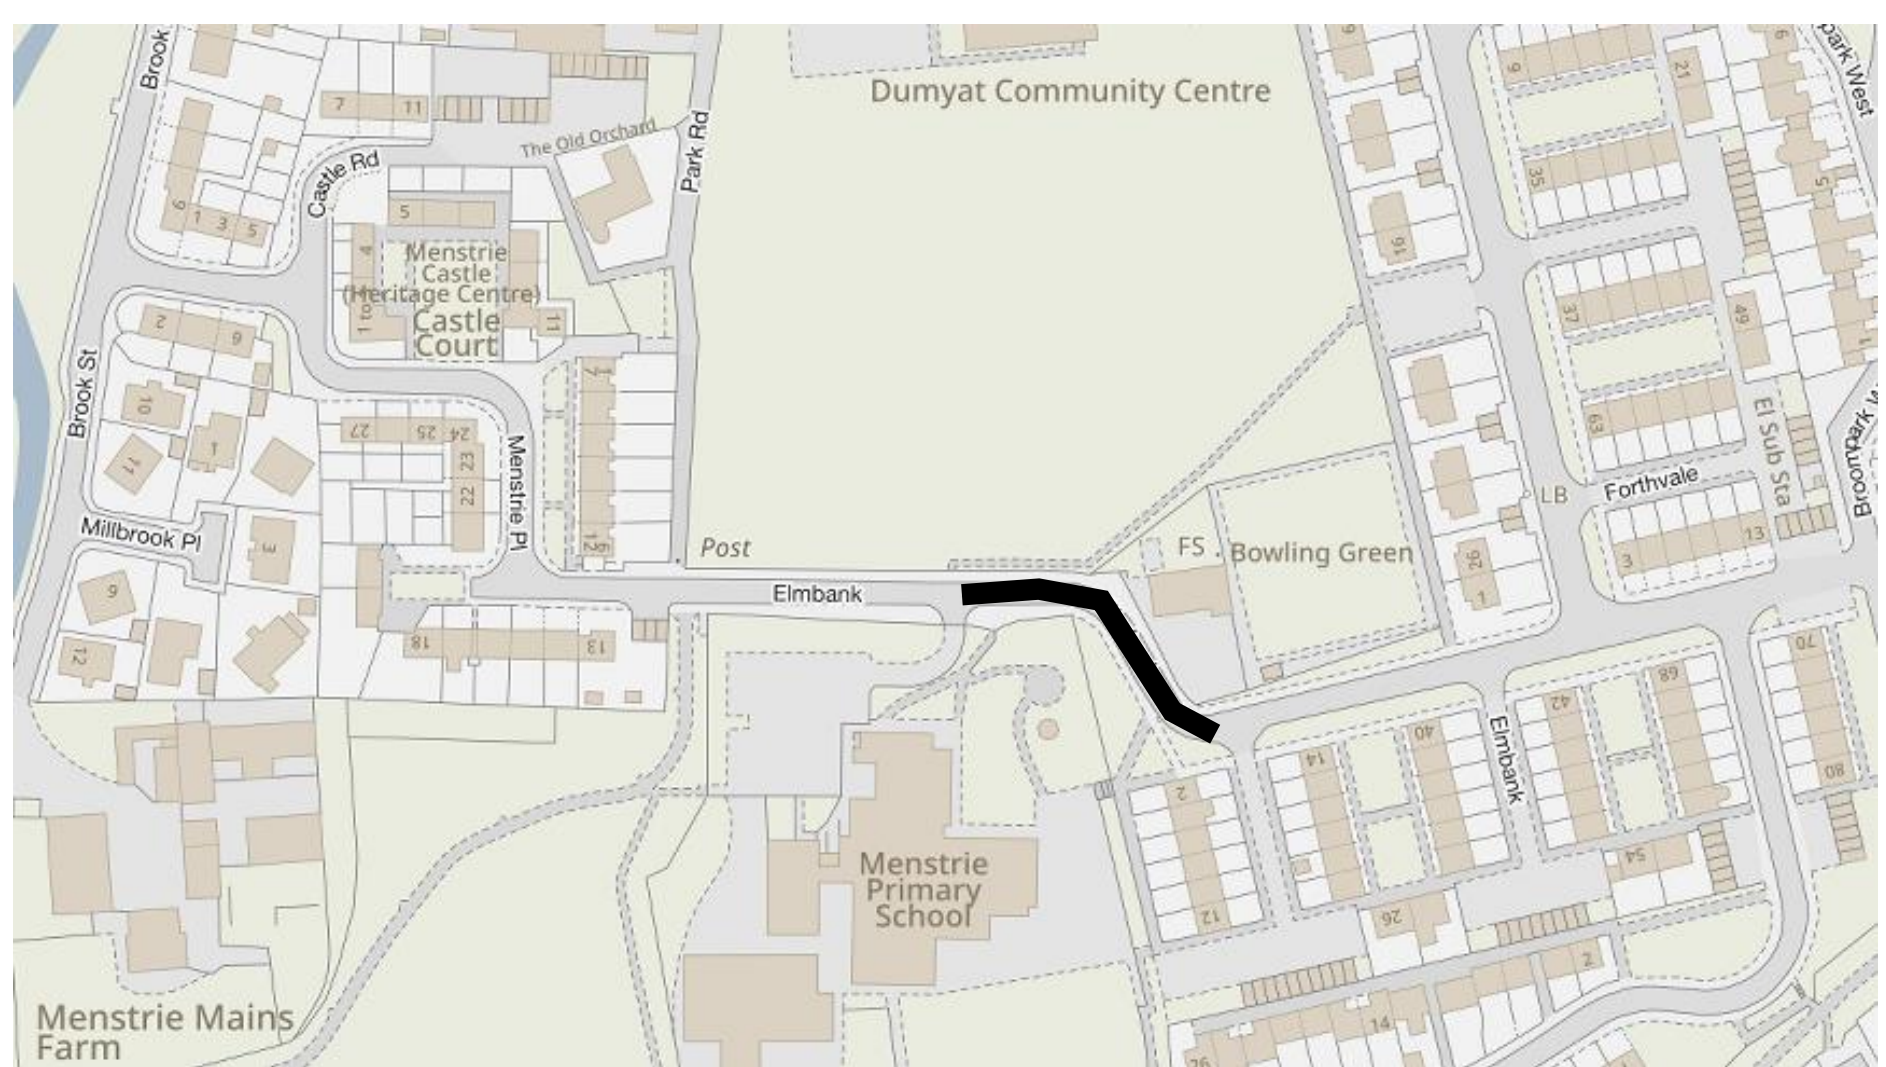

MENSTRIE PLACE, MENSTRIE

NOTICE OF EMERGENCY TEMPORARY ROAD CLOSURE ORDER 2023

NOTICE IS HEREBY GIVEN that, in terms of Section 14 of the Road Traffic Regulation Act 1984 (as amended), the section of road described in the Schedule attached hereto, will be closed to traffic from 0930 hours until 1500 hours on Thursday 14th September 2023 and Friday 15th September 2023. The emergency closure is required to remove a dangerous tree limb and then removal of the rest of the tree. The one way system will be under traffic management to allow residents access.

Pete Leonard
Strategic Director (Place)

Dated this thirteenth Day of September Two Thousand and twenty-three

Clackmannanshire Council
Kilncraigs
Greenside Street
Alloa, FK10 1EB

SCHEDULE	
List of Roads	Section of road over which an emergency road closure is applicable from 0930 hours until 1500 hours on Thursday 14th September 2023 and Friday 15th September 2023.
Menstrie Place, Menstrie	From its junction with Elmbank westwards for a distance of 80 metres or thereby.

ETRO2023_014 Menstrie Place, Menstrie - Emergency Road Closure