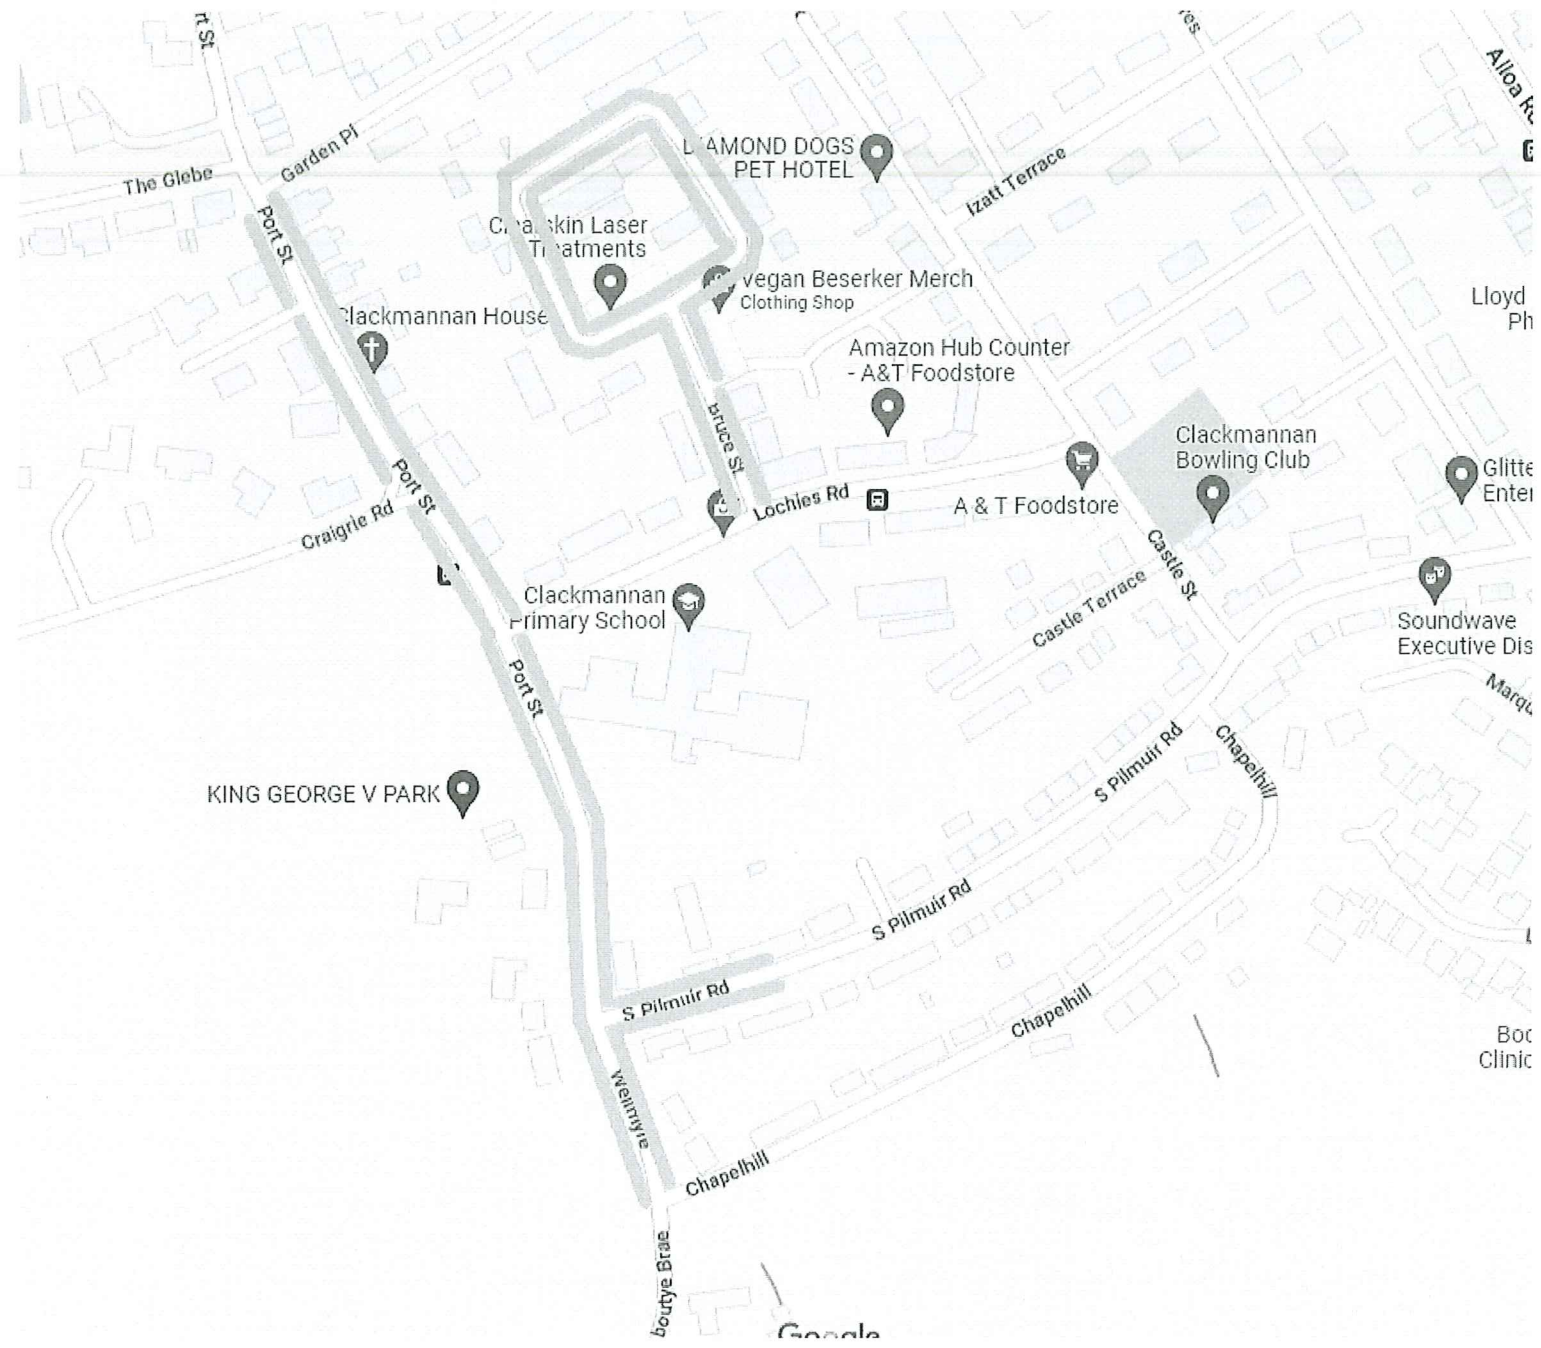

KING GEORGE V PARK

AMOND DOGS
PET HOTEL

Clackmannan Laser
Treatments

Clackmannan House

vegan Beserker Merch
Clothing Shop

Amazon Hub Counter
- A&T Foodstore

Lochies Rd

A & T Foodstore

Clackmannan
Bowling Club

Clackmannan
Primary School

Soundwave
Executive Dis

S Pilmuir Rd

S Pilmuir Rd

Chapelhill

Wemye

Chapelhill

Bourne Brae

Google