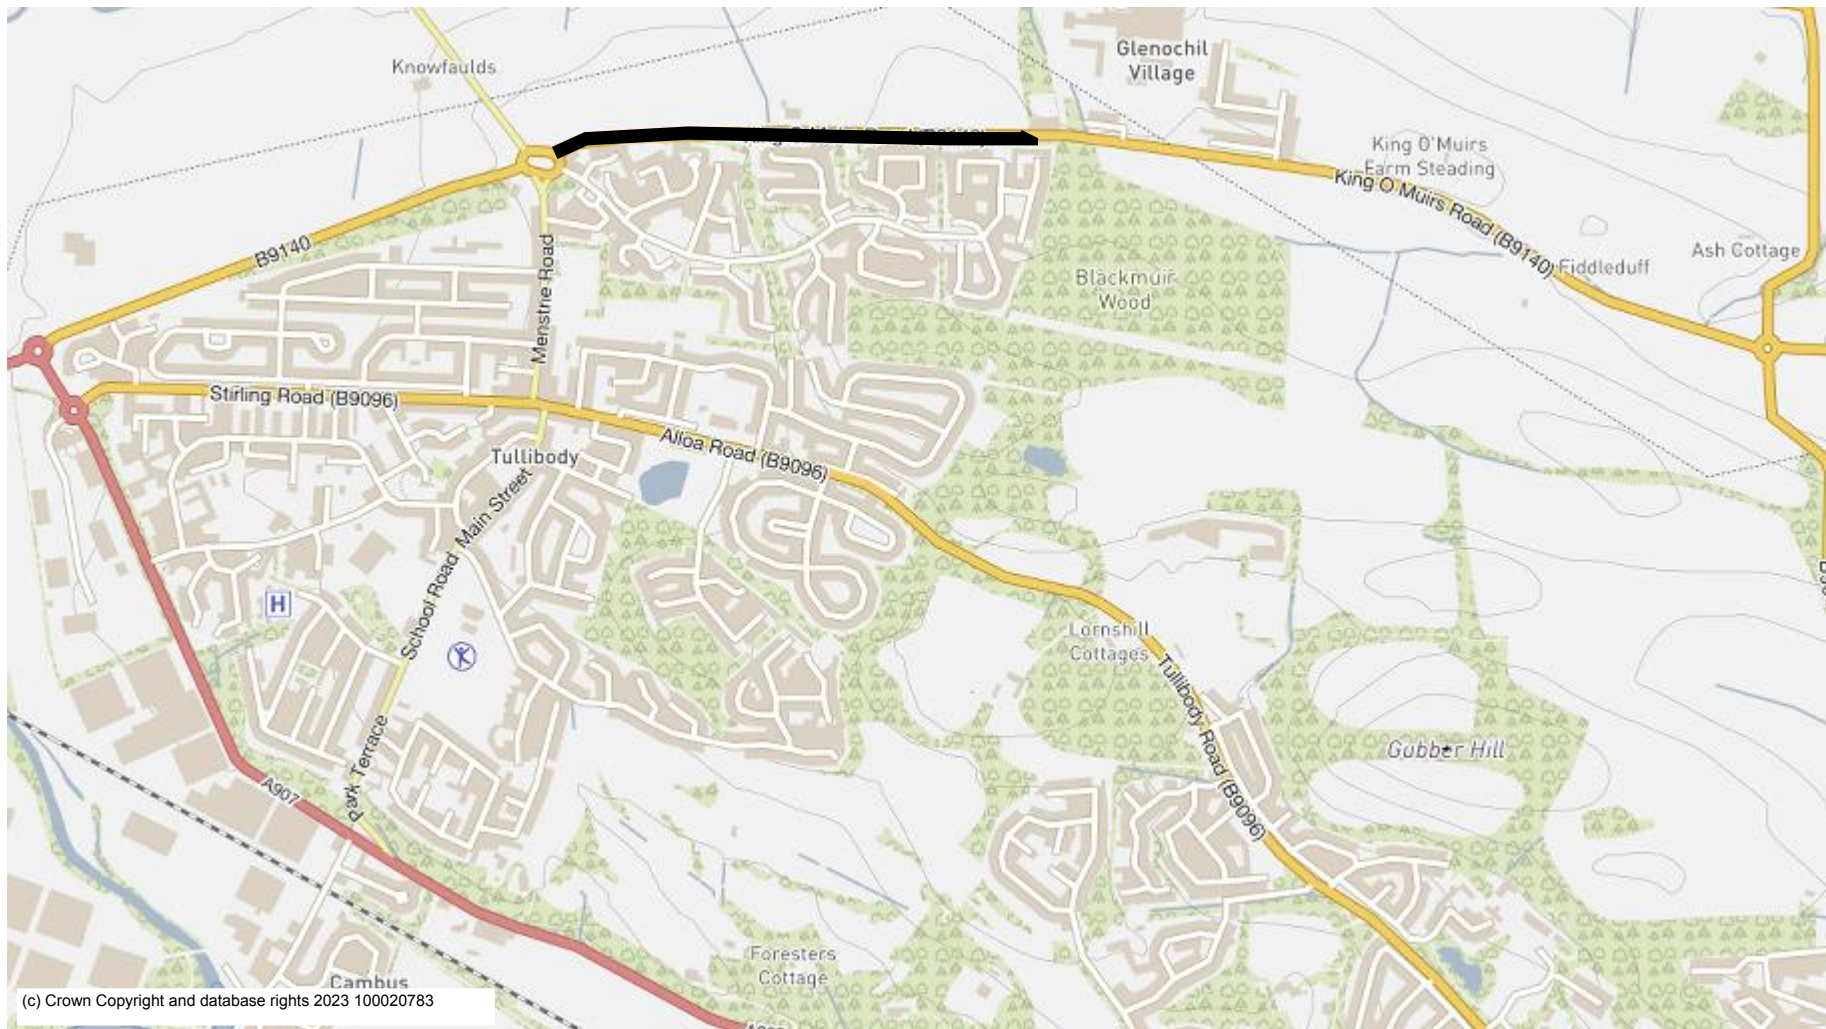

B9140 Tullibody to Glenochil - Road Closed
Alloa Half Marathon