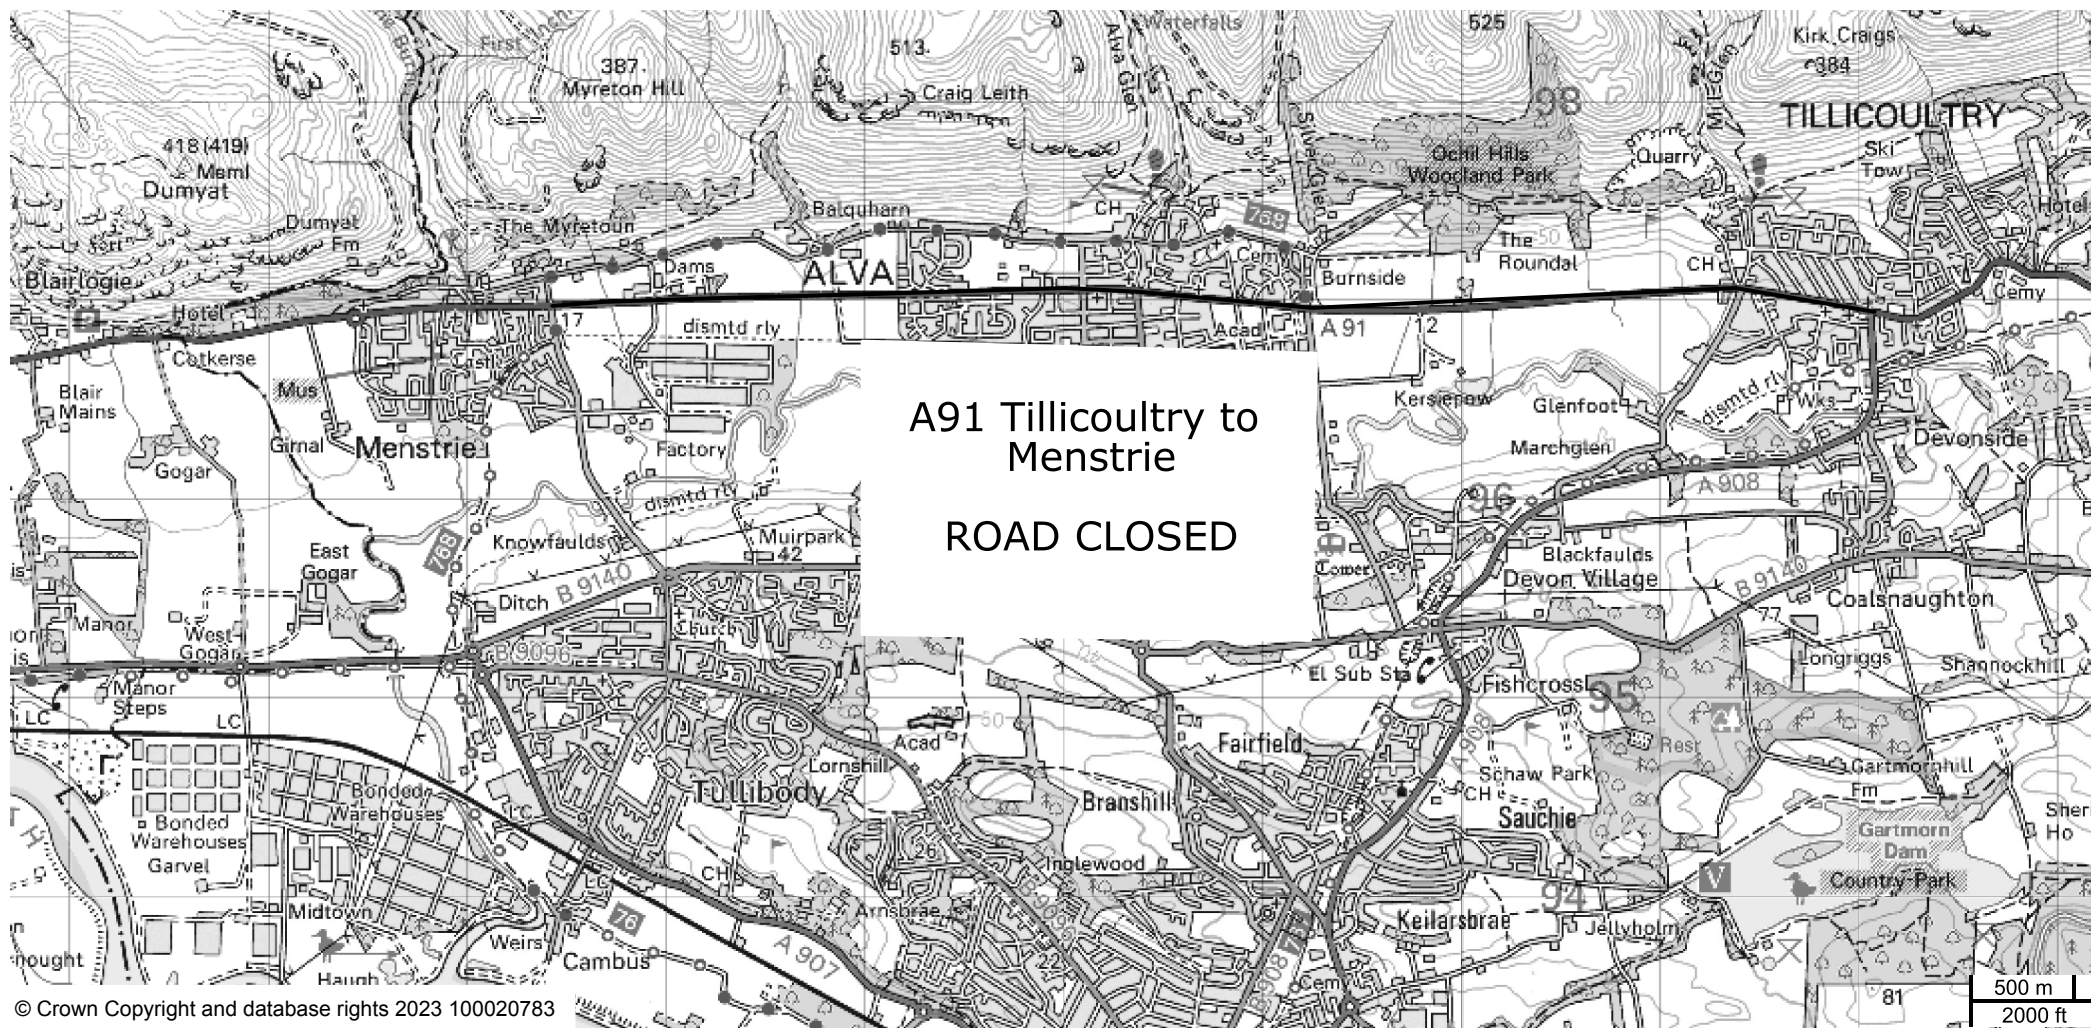

© Crown Copyright and database rights 2023 100020783

Alloa Half Marathon
A91 Tillicoultry to Menstrie - Temporary Road Closure