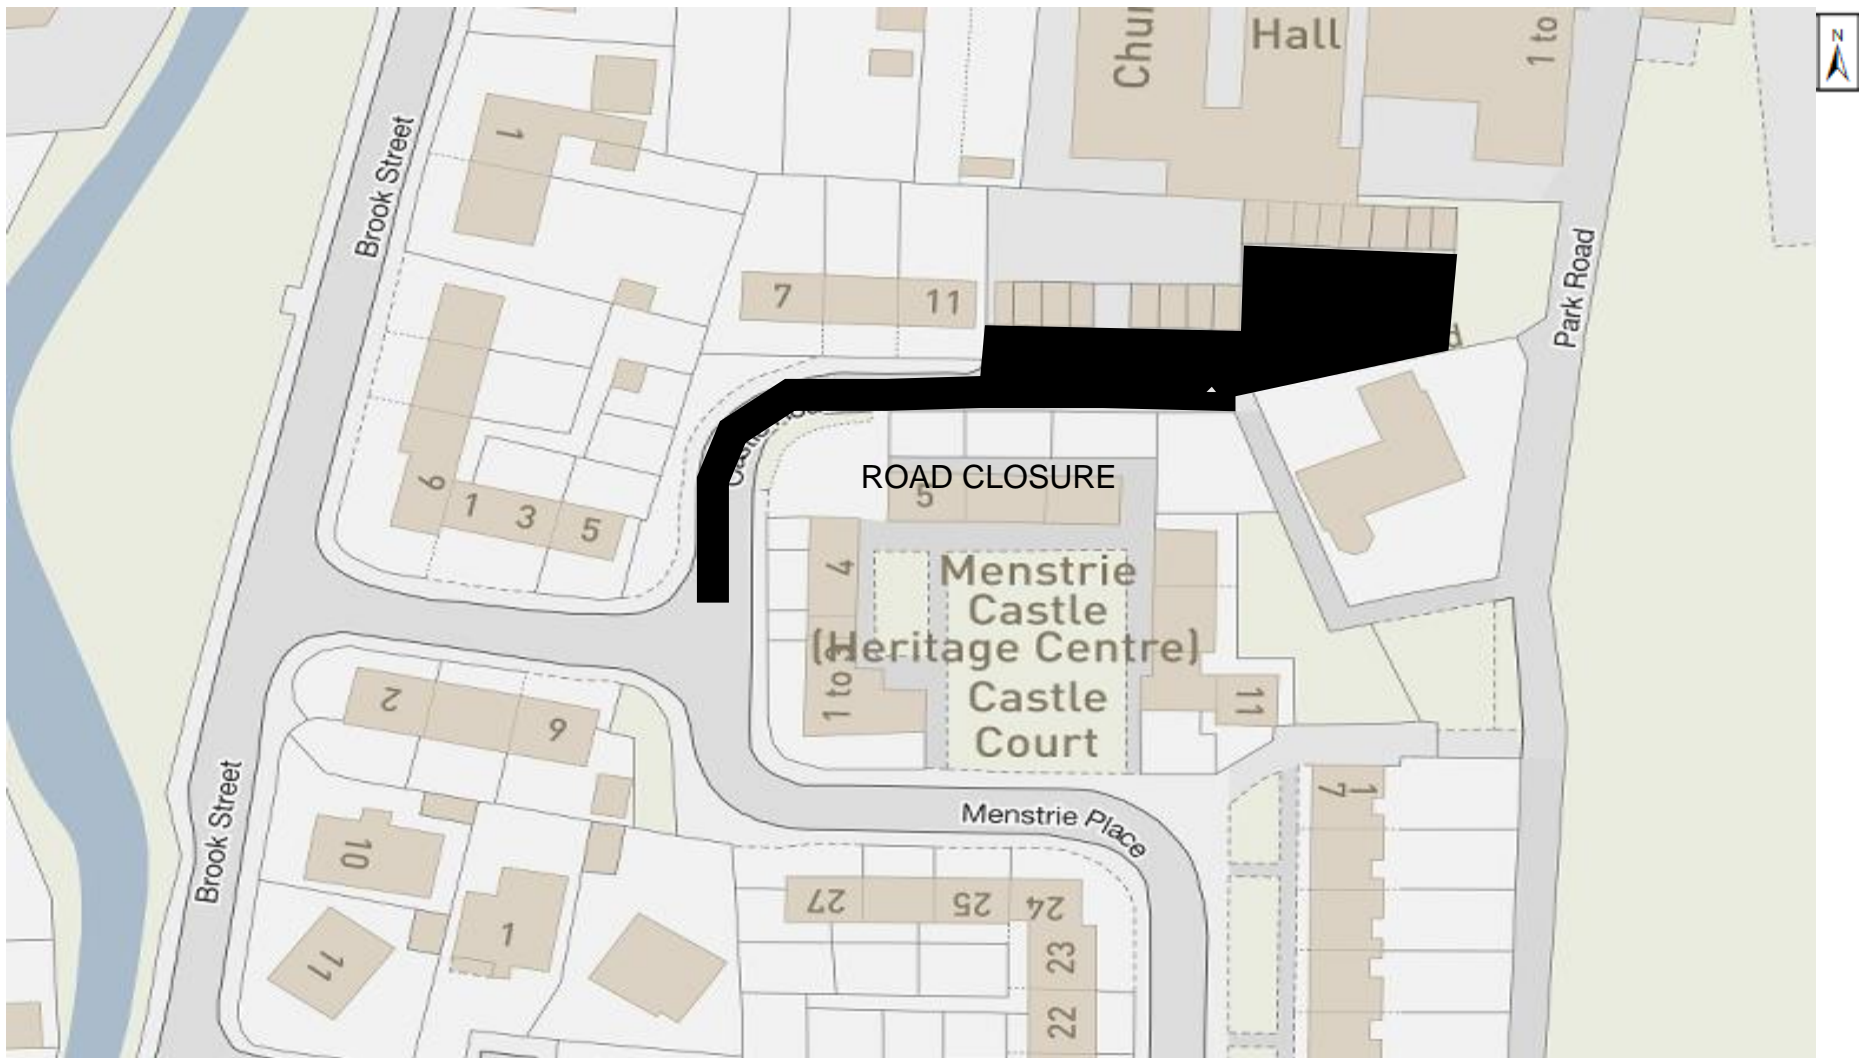

Menstrie Community Castle Event

© Crown copyright and database rights 2022 Ordnance Survey 100020783.
You are permitted to use this data solely to enable you to respond to, or interact with,
the organisation that provided you with the data. You are not permitted to copy,
sub-licence, distribute or sell any of this data to third parties in any form.