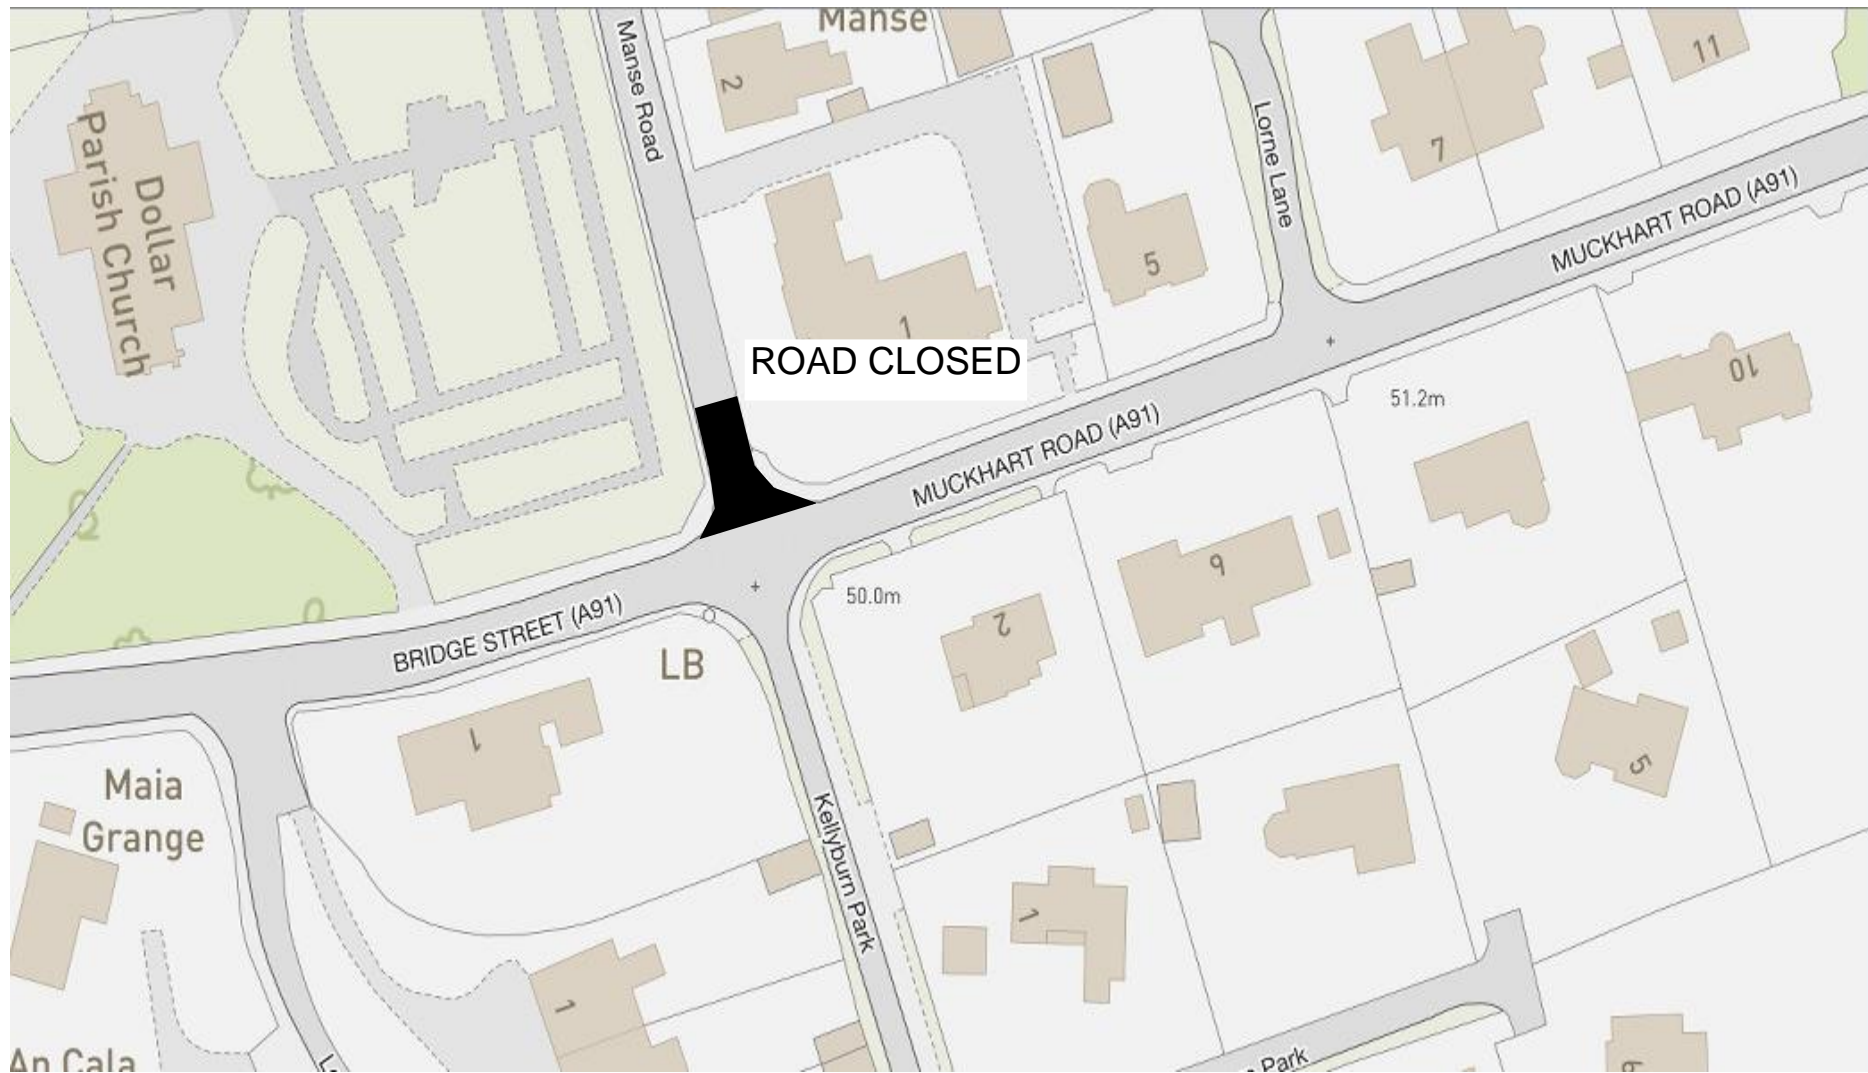

MANSE ROAD, DOLLAR

NOTICE OF EMERGENCY PROHIBITION OF DRIVING, PARKING AND LOADING ORDER 2022

NOTICE IS HEREBY GIVEN that, in terms of Section 14 of the Road Traffic Regulation Act 1984 (as amended), the section of road described in the Schedule attached hereto, will be closed to traffic from 0930 hours until 1530 hours on Tuesday 4th October 2022. The emergency closure is required for access to underground structures – cabling to restore services. Traffic lights will be on the A91. Diversions will be signposted.

Pete Leonard
Strategic Director (Place)

Dated this Twenty-eighth Day of September Two Thousand and twenty-two

Clackmannanshire Council
Kilncraigs
Greenside Street
Alloa, FK10 1EB

SCHEDULE	
List of Roads	Section of road over which an emergency prohibition of driving, parking and loading is applicable from 0930 hours until 1530 hours on Tuesday 4th October 2022.
Manse Road	From its junction with A91 Muckhart Road northwards for a distance of 25 metres or thereby.

TRO2022_092 Manse Road, Dollar - Road Closure

© Crown copyright and database rights 2022 Ordnance Survey 100020783.
You are permitted to use this data solely to enable you to respond to, or interact with,
the organisation that provided you with the data. You are not permitted to copy,
sub-licence, distribute or sell any of this data to third parties in any form.