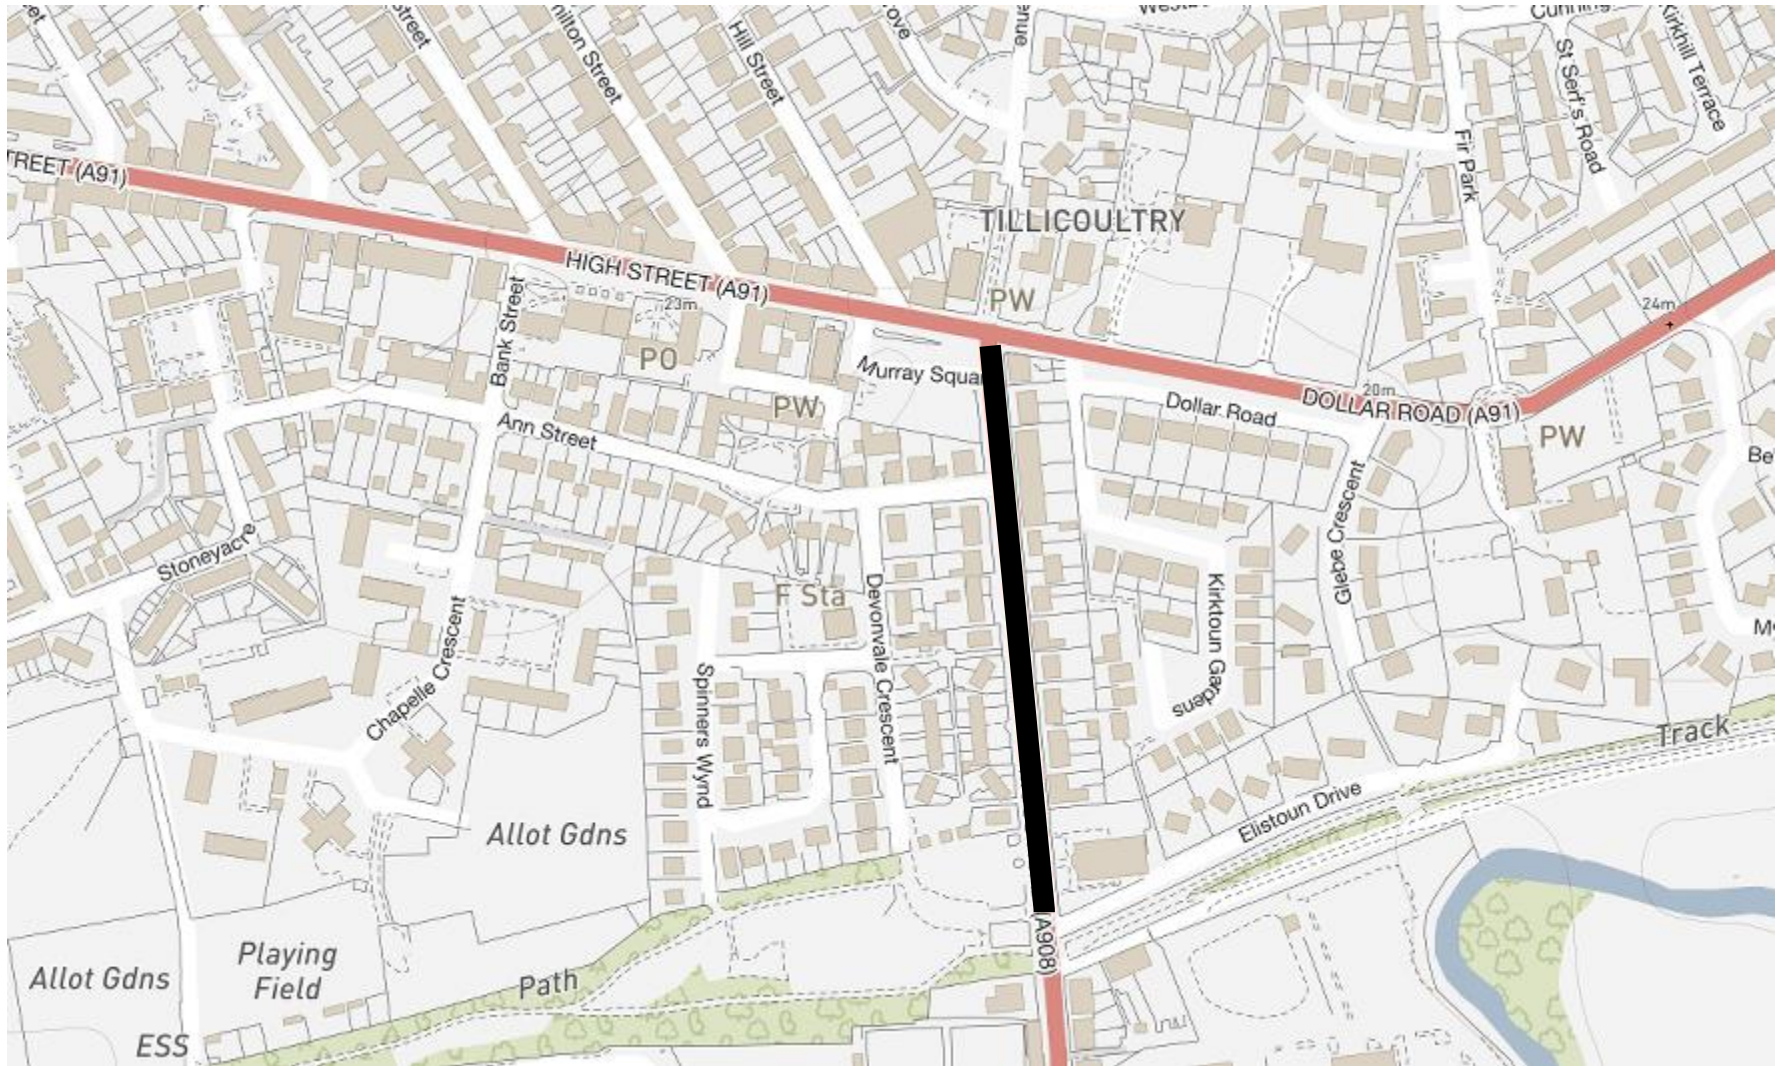

MOSS ROAD, TILlicOUNTRY

NOTICE OF EMERGENCY TEMPORARY ROAD CLOSURE ORDER 2022

NOTICE IS HEREBY GIVEN that, in terms of Section 14 of the Road Traffic Regulation Act 1984 (as amended), the section of road described in the Schedule attached hereto, will be closed to traffic from 0900 hours on Wednesday 10th August 2022 until 2359 hours on Friday 12th August 2022. The emergency closure is required for emergency repairs by Clancy Traffic management that can't be done under traffic lights.

Pete Leonard
Strategic Director (Place)

Dated this tenth Day of August Two Thousand and twenty-two

Clackmannanshire Council
Kilncraigs
Greenside Street
Alloa, FK10 1EB

SCHEDULE	
List of Roads	Section of road over which an emergency road closure is applicable from 0900 hours on Wednesday 10th August 2022 until 2359 hours on Friday 12th August 2022.
Moss Road, Tillicoultry	From its junction with A91 Dollar Road southwards for a distance of 285 metres or thereby.
Diversion	Via A91, C110, B9140, A908 and vice versa.

TRO2022_069 Moss Road, Tillicoultry - Emergency Road Closure