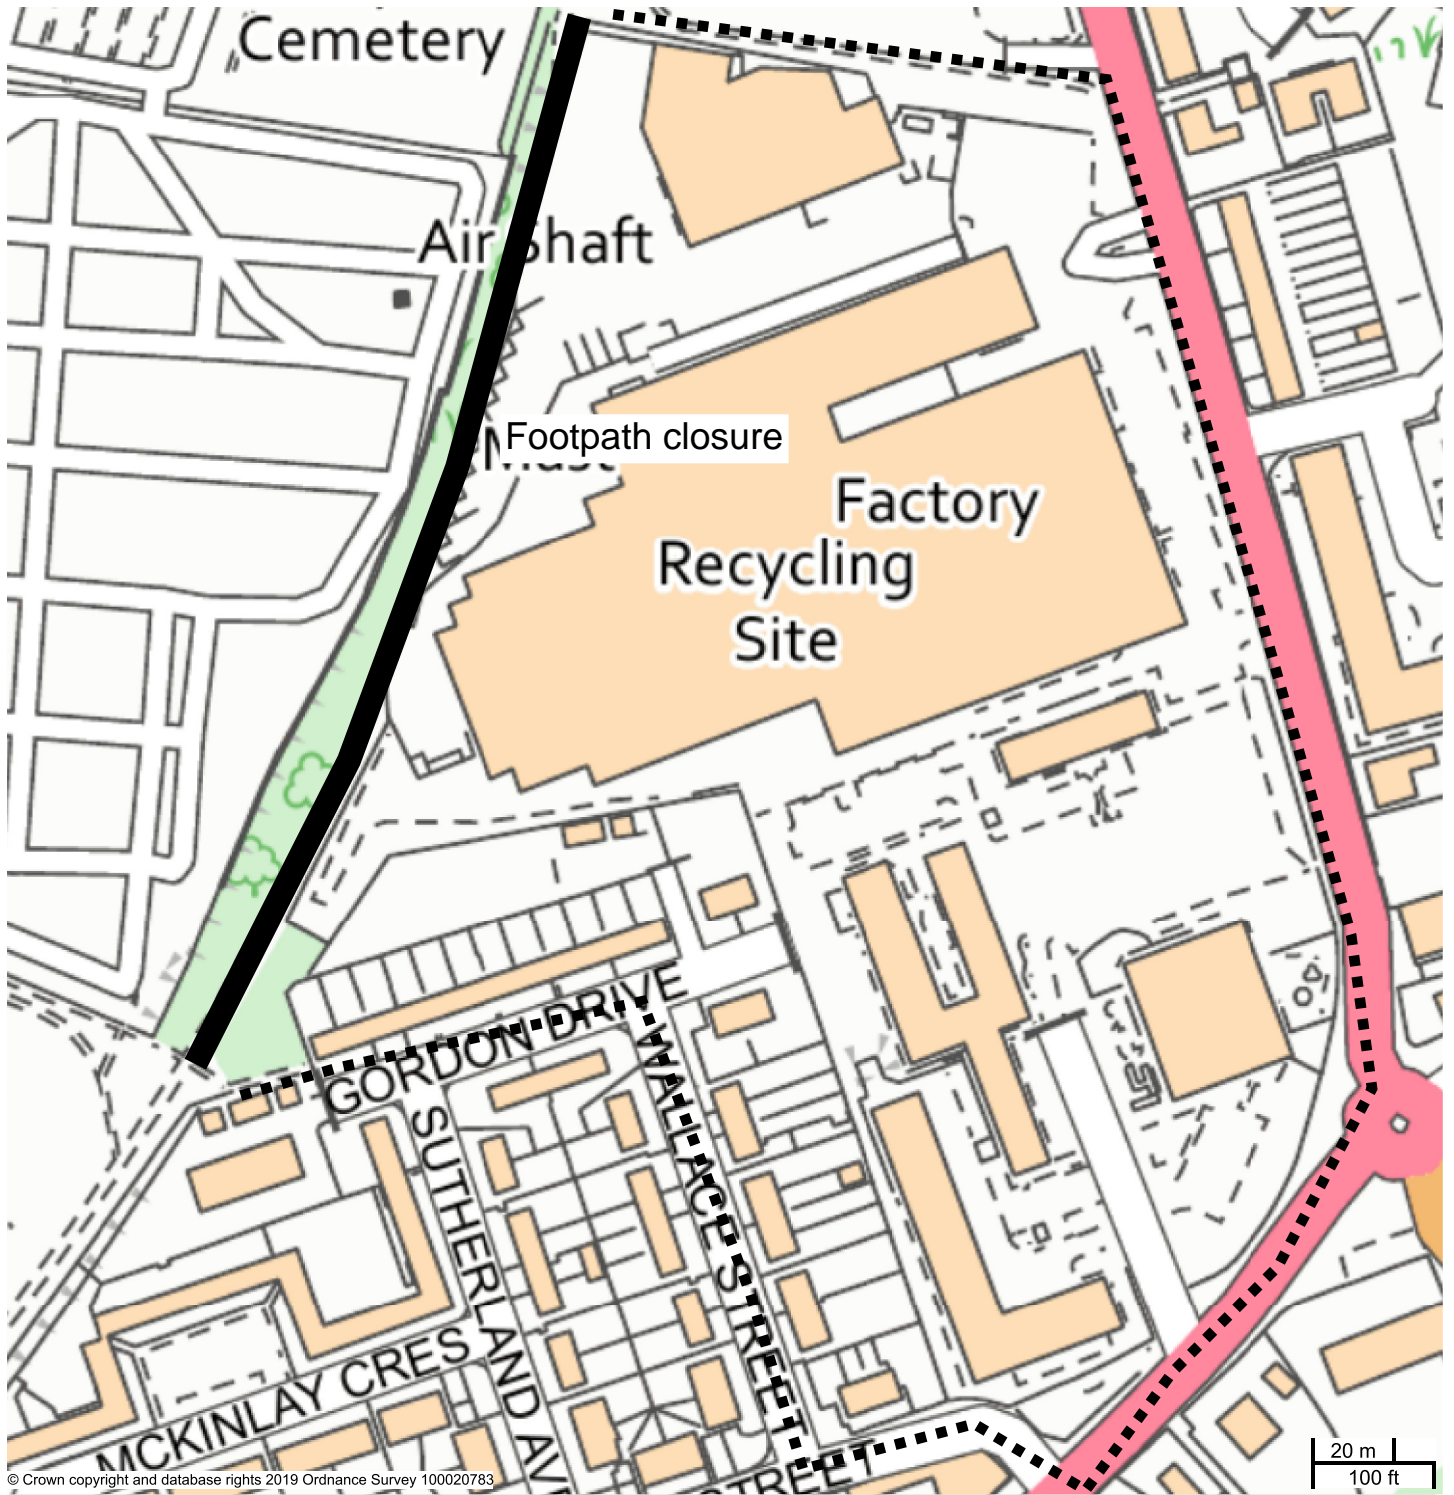

NCN767, SAUCHIE

NOTICE OF EMERGENCY FOOTPATH CLOSURE ORDER 2021

NOTICE IS HEREBY GIVEN that, in terms of Section 14 of the Road Traffic Regulation Act 1984 (as amended), the section of road described in the Schedule attached hereto, will be closed to pedestrians from 0900 hours until 1500 hours on Wednesday 16th March 2022. The emergency closure is required to remove dangerous trees from the west side of the footpath.

Pete Leonard
Strategic Director (Place)

Dated this Fifteenth Day of March Two Thousand and twenty-two

Clackmannanshire Council
Kilncraigs
Greenside Street
Alloa, FK10 1EB

SCHEDULE	
List of Roads	Section of footpath over which an emergency closure is applicable from 0900 hours until 1500 hours on Wednesday 16th March 2022.
NCN767, Sauchie	From the link path with Greenfield Street northwards for a distance of 288 metres or thereby.
Diversion	Via Gordon Drive, Wallace Street, Argyll Street, Whins Road and vice versa.

TRO2022_020 NCN767 footpath closure, Sauchie