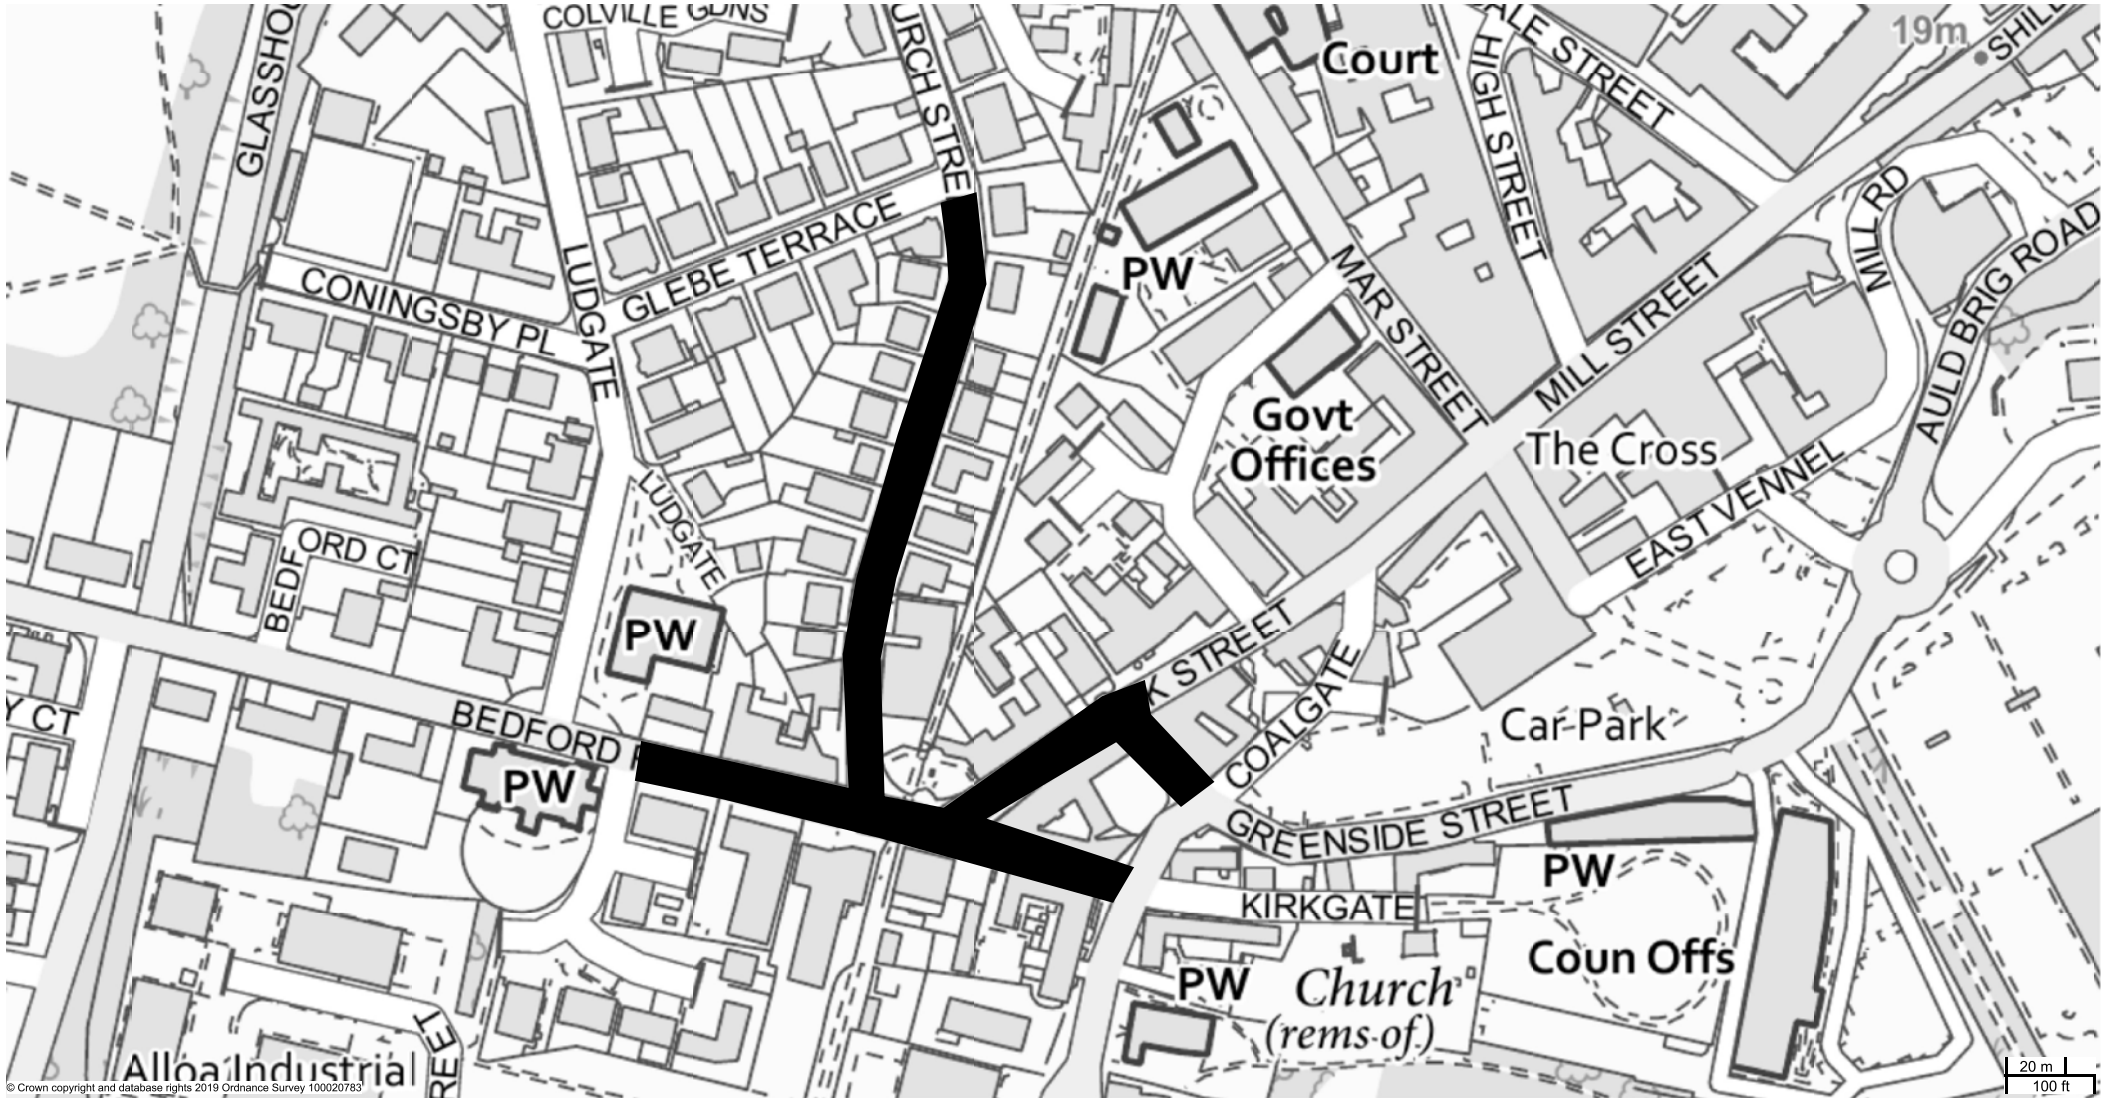

TTRO Road closures - Church Street, Banks Street, Union Street, Bedford Place