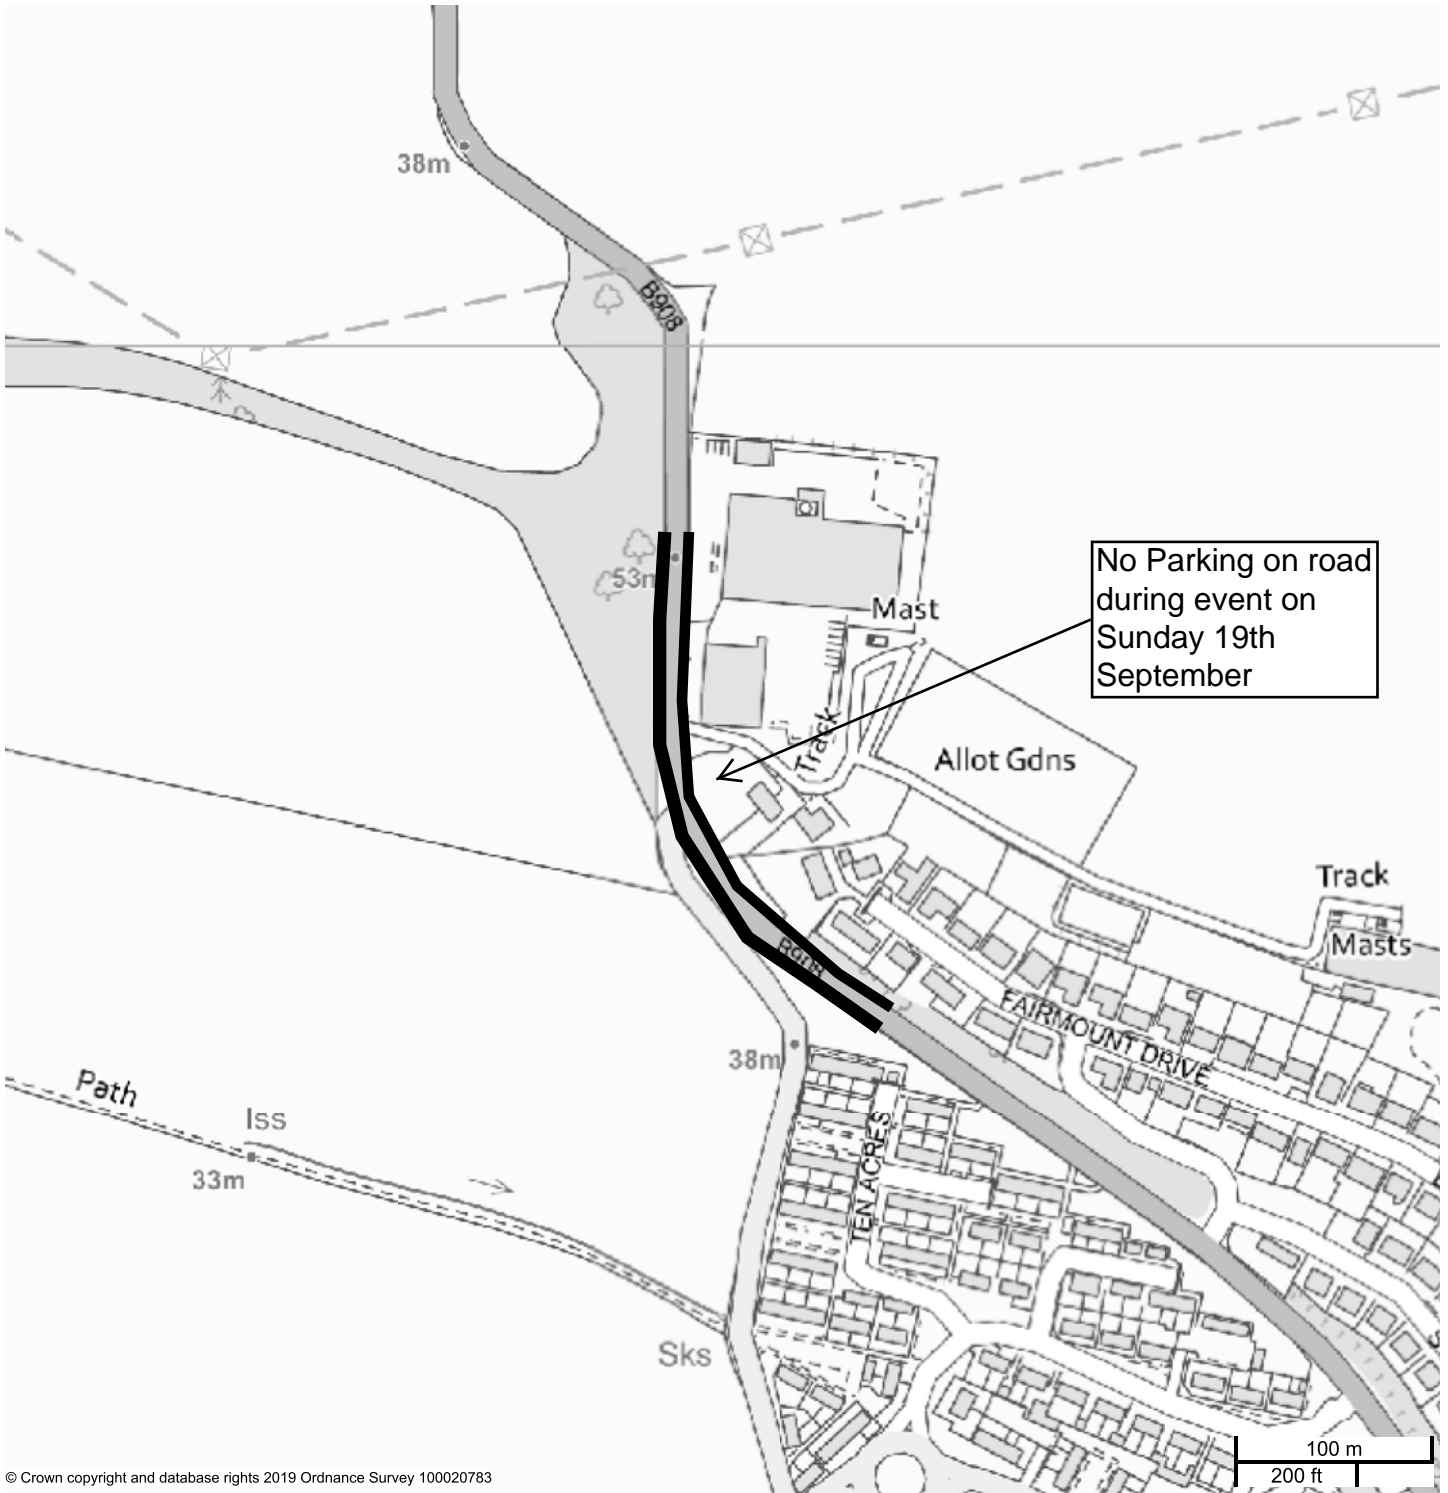

B908 FAIRFIELD, SAUCHIE

NOTICE OF EMERGENCY NO PARKING RESTRICTION ORDER 2021

NOTICE IS HEREBY GIVEN that, in terms of Section 14 of the Road Traffic Regulation Act 1984 (as amended), the section of road described in the Schedule attached hereto, will be closed to traffic from 0700 hours until 1800 hours on Sunday 19th September 2021. The emergency no parking restriction is required due to a change of location due to circumstances outwith the event organiser's control. The order is to stop vehicles parking on the B908 and blocking access during the event.

Pete Leonard
Strategic Director (Place)

Dated this Sixteenth Day of September Two Thousand and twenty-one

Clackmannanshire Council
Kilncraigs
Greenside Street
Alloa, FK10 1EB

SCHEDULE	
List of Roads	Sections of road over which emergency no parking restriction is applicable from 0700 hours until 1800 hours on Sunday 19th September 2021.
B908 Fairfield	Both Sides From a point 200 metres or thereby north west of its junction with Fairmount Drive, north westwards for a distance of 300 metres or thereby.

© Crown copyright and database rights 2019 Ordnance Survey 100020783

Twin Shocks Event - Sunday 19th September 2021
No Parking on B908