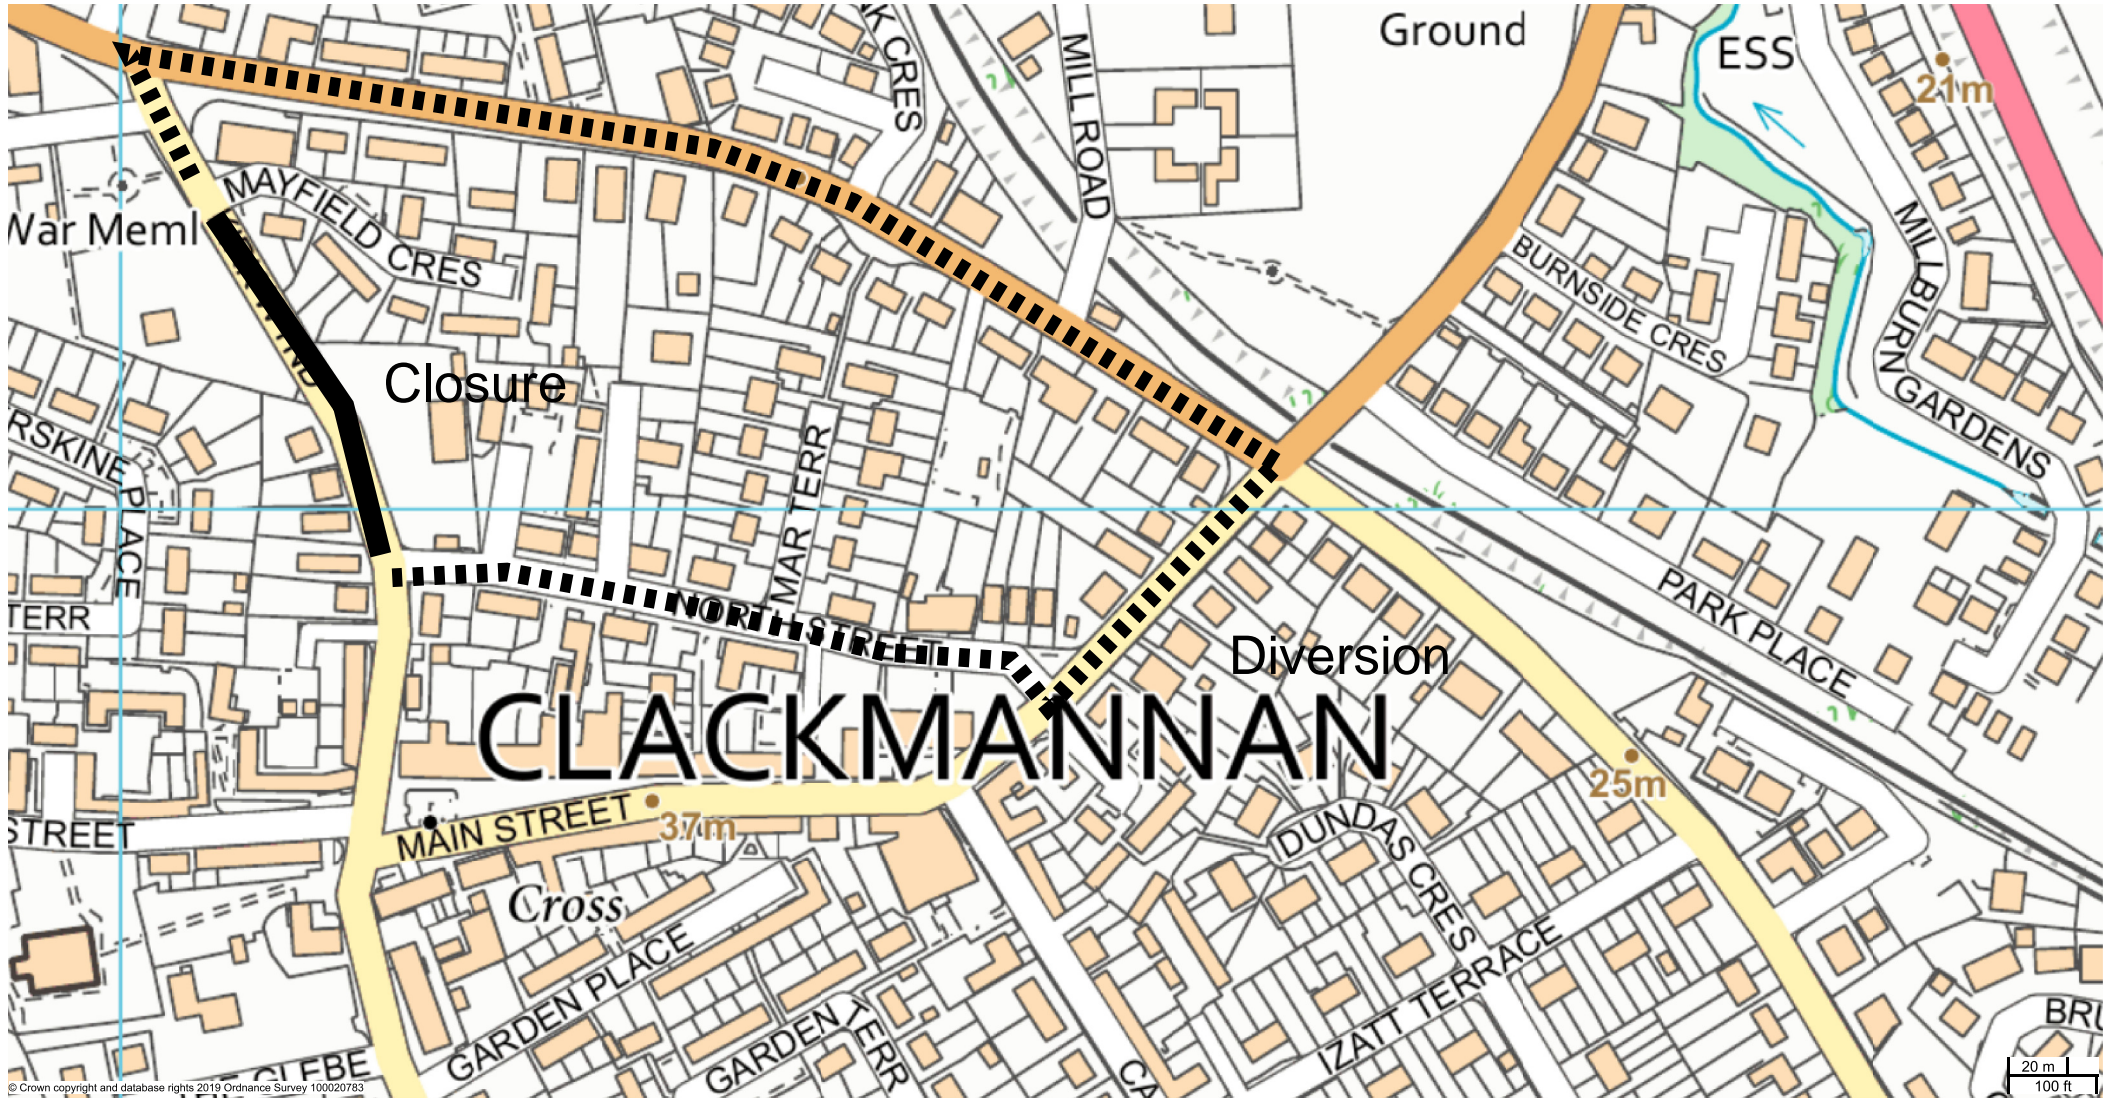

**KIRK WYND, CLACKMANNAN**

**NOTICE OF EMERGENCY TEMPORARY ROAD CLOSURE ORDER 2020**

NOTICE IS HEREBY GIVEN that, in terms of Section 14 of the Road Traffic Regulation Act 1984 (as amended), the section of road described in the Schedule attached hereto, will be closed to traffic from 0800 hours until 1800 hours on Sunday 22<sup>nd</sup> November 2020. The emergency closure is required to repair a section of damaged carriageway for safety reasons.

Pete Leonard  
**Strategic Director (Place)**

Dated this Nineteenth Day of November Two Thousand and twenty

Clackmannanshire Council  
Kilncraigs  
Greenside Street  
Alloa, FK10 1EB

<b>SCHEDULE</b>	
<b>List of Roads</b>	<b>Section of road over which an emergency road closure is applicable from 0800 hours until 1800 hours on Sunday 22<sup>nd</sup> November 2020.</b>
Kirk Wynd, Clackmannan	From its junction with Mayfield Crescent southwards for a distance of 145 metres or thereby.
Diversion	Via North Street, Cattlemarket, Alloa Road and vice versa.

TRO2020\_088 Kirk Wynd, Clackmannan - Road Closure