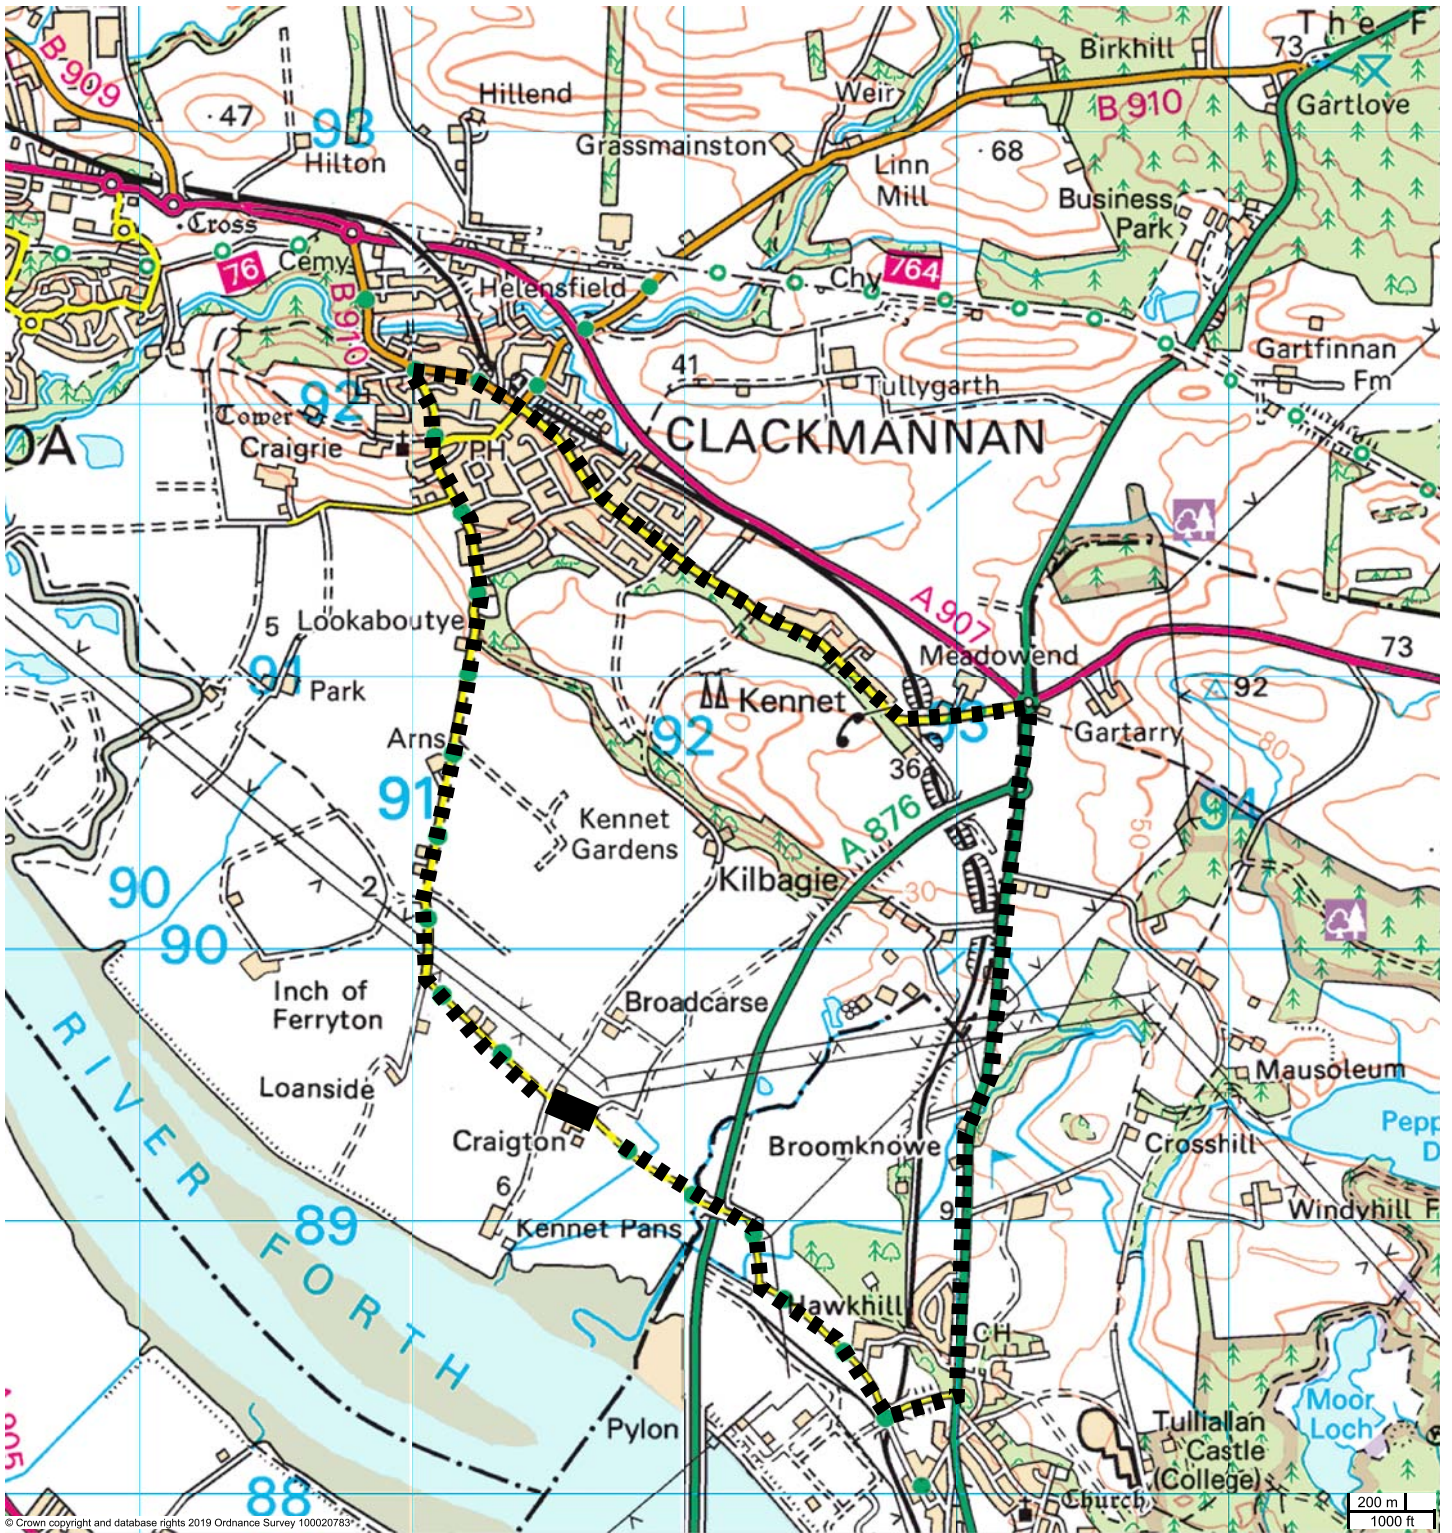

LOOK ABOUT YE BRAE, CLACKMANNAN

NOTICE OF EMERGENCY TEMPORARY ROAD CLOSURE ORDER 2020

NOTICE IS HEREBY GIVEN that, in terms of Section 14 of the Road Traffic Regulation Act 1984 (as amended), the section of road described in the Schedule attached hereto, will be closed to traffic from 0900 hours on Tuesday 21st July 2020 until 1630 hours on Friday 24th July 2020. The emergency closure is necessary for essential works under COVID guidance, replacing overhead cables.

Pete Leonard
Strategic Director (Place)

Dated this Sixteenth Day of July Two Thousand and twenty

Clackmannanshire Council
Kilncraigs
Greenside Street
Alloa, FK10 1EB

SCHEDULE	
List of Roads	Sections of road which a emergency road closure is applicable from 0900 hours on Tuesday 21st July 2020 until 1630 hours on Friday 24th July 2020.
Look About Ye Brae	From outside 1 Craigton Cottage eastwards for a distance of 160 metres or thereby.
Alternative Route	Via A977, C52, B910, Kirk Wynd, Port Street, Look About Ye Brae and vice versa.

TRO2020_038 Road closure, Look About Ye Brae, Clackmannann

Road Closure
 Diversion