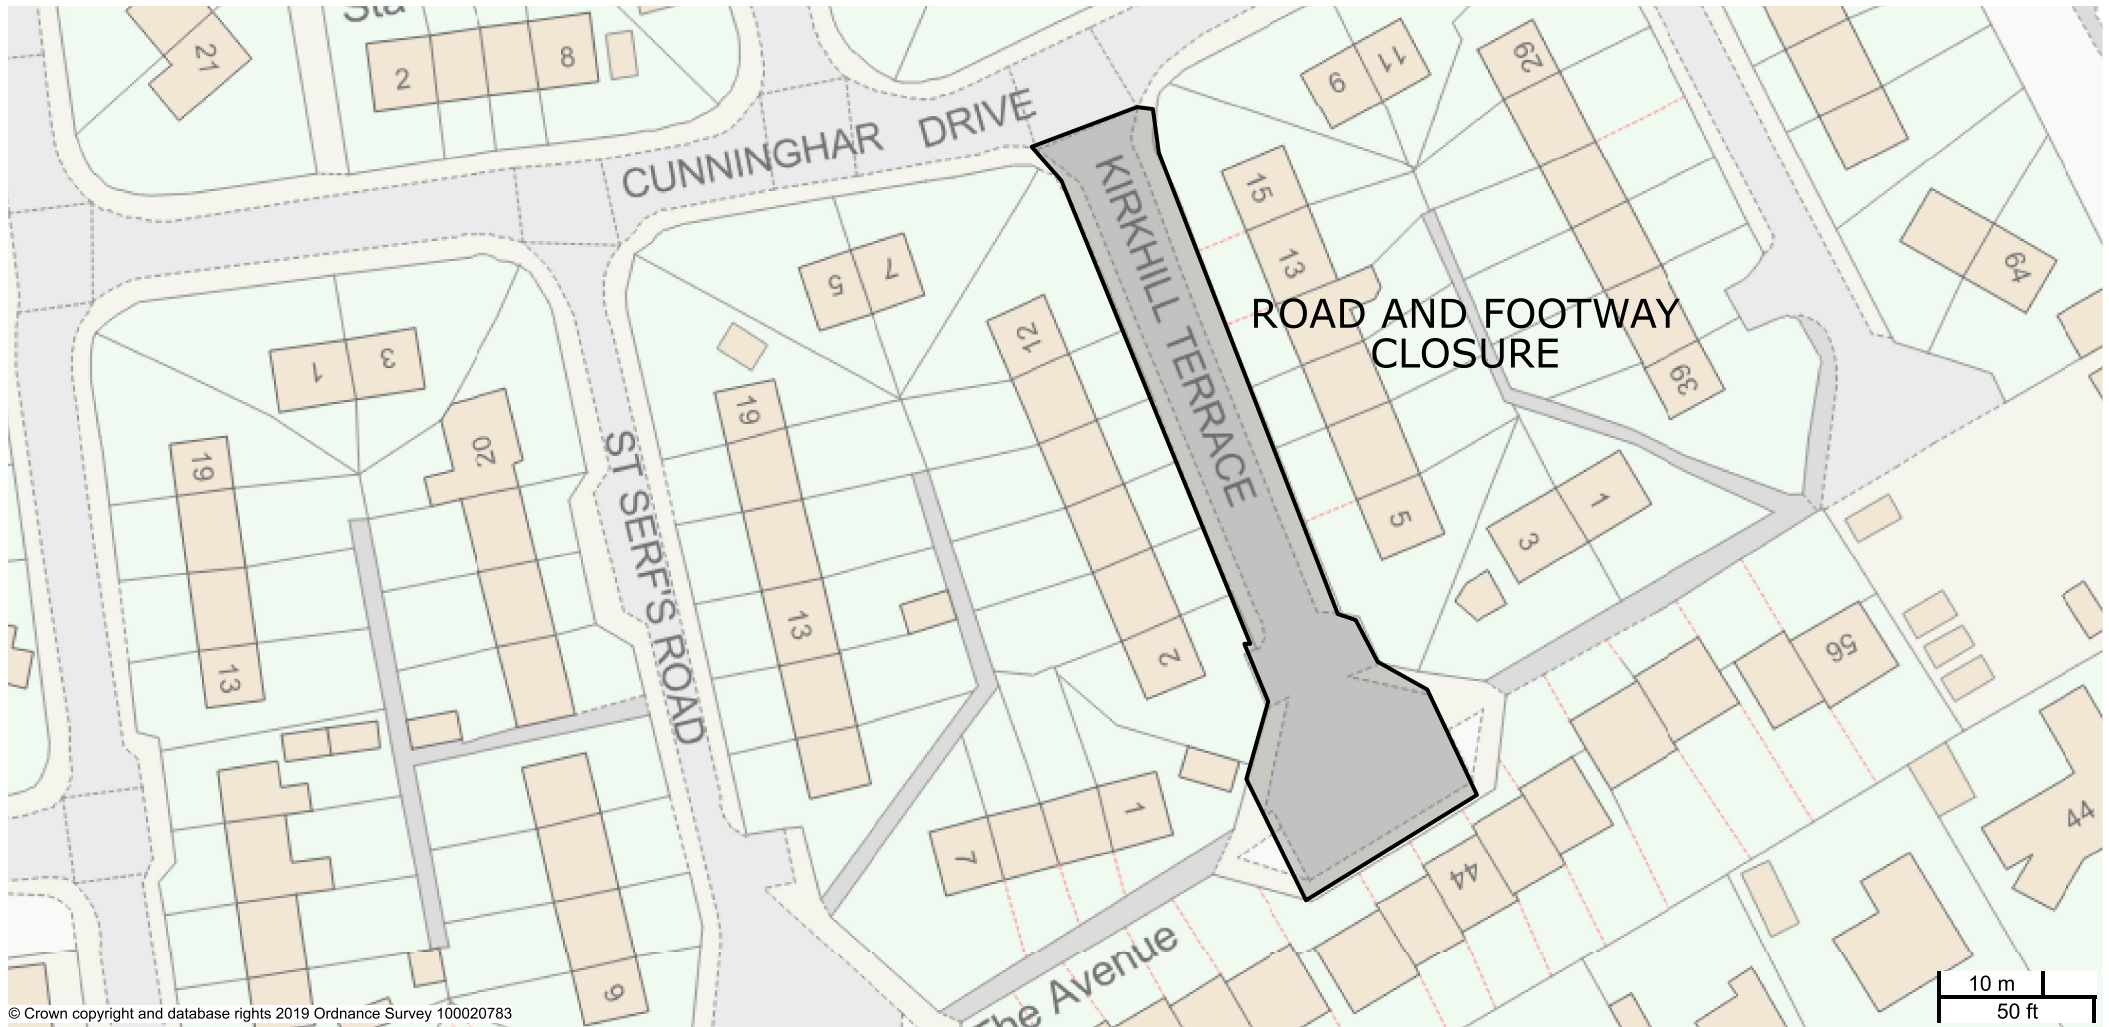

© Crown copyright and database rights 2019 Ordnance Survey 100020783

TRO2019_051 KIRKHILL TERRACE, TILICOULTRY
ROAD CLSOURE