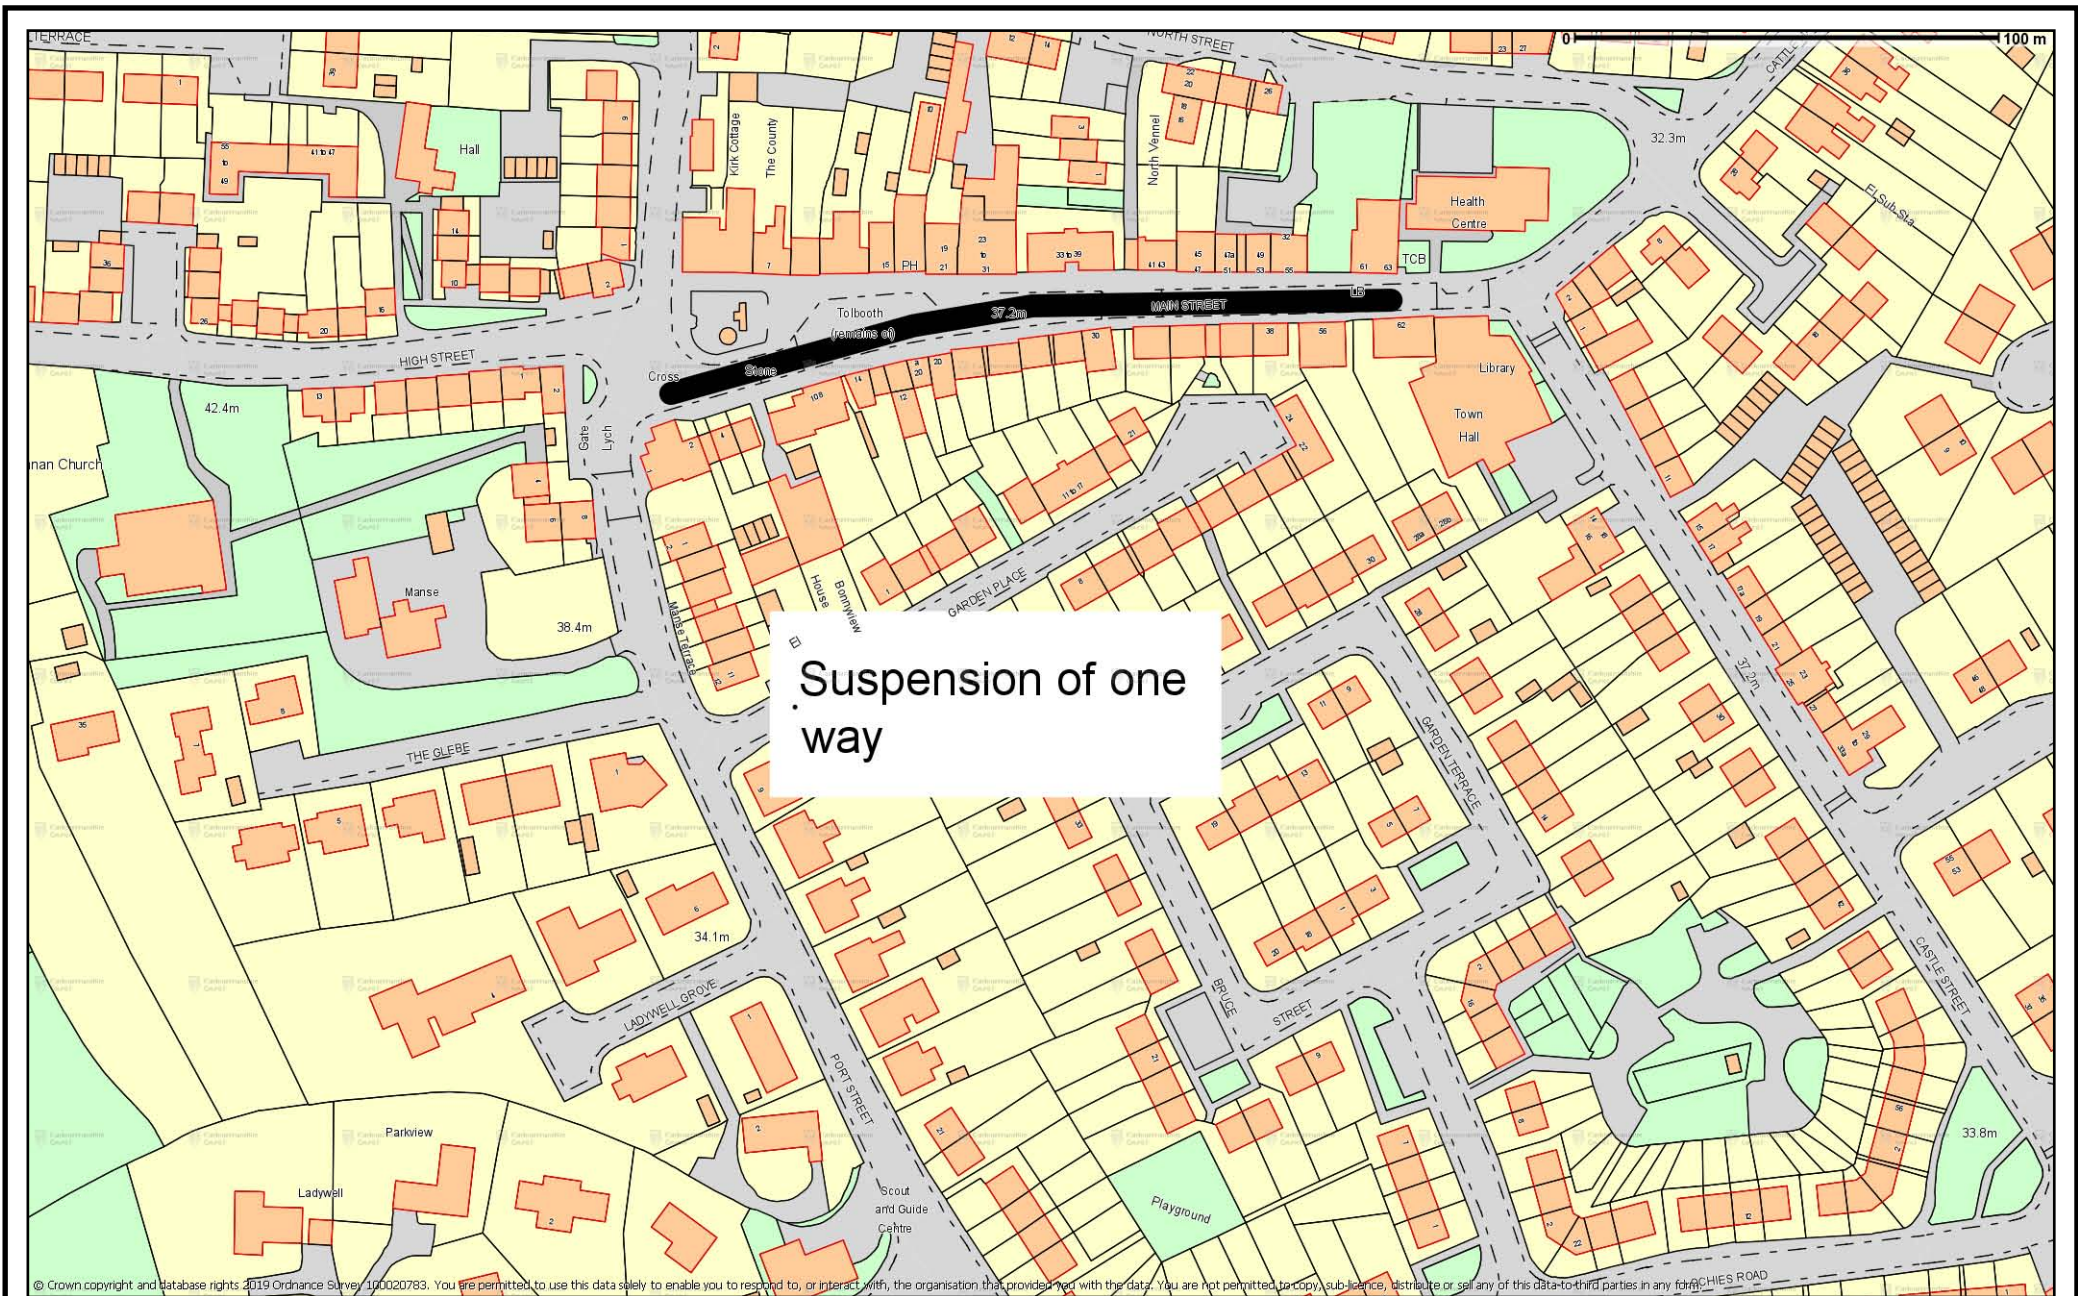

MAIN STREET, CLACKMANNAN

NOTICE OF EMERGENCY SUSPENSION OF ONE WAY RESTRICTION 2019

NOTICE IS HEREBY GIVEN that, in terms of Section 14 of the Road Traffic Regulation Act 1984 (as amended), the section of road described in the Schedule attached hereto, will be suspend one way from 0800 hours until 1600 hours on Wednesday 6th March 2019. The emergency closure is necessary to allow for deliveries during the closure of Main Street, Clackmannan.

Garry Dallas
Strategic Director (Place)

Dated this Twenty-eighth Day of February, Two Thousand and Nineteen

Clackmannanshire Council
Kilncraigs
Greenside Street
Alloa, FK10 1EB

SCHEDULE	
List of Roads	Sections of road over which an emergency suspension of one way restriction is applicable from 0800 hours until 1600 hours on Wednesday 6th March 2019.
Main Street, Clackmannan	For its entirety.

Suspension of one way

© Crown copyright and database rights 2019 Ordnance Survey 100020783. You are permitted to use this data solely to enable you to respond to, or interact with, the organisation that provided you with the data. You are not permitted to copy, sub-licence, distribute or sell any of this data to third parties in any form.