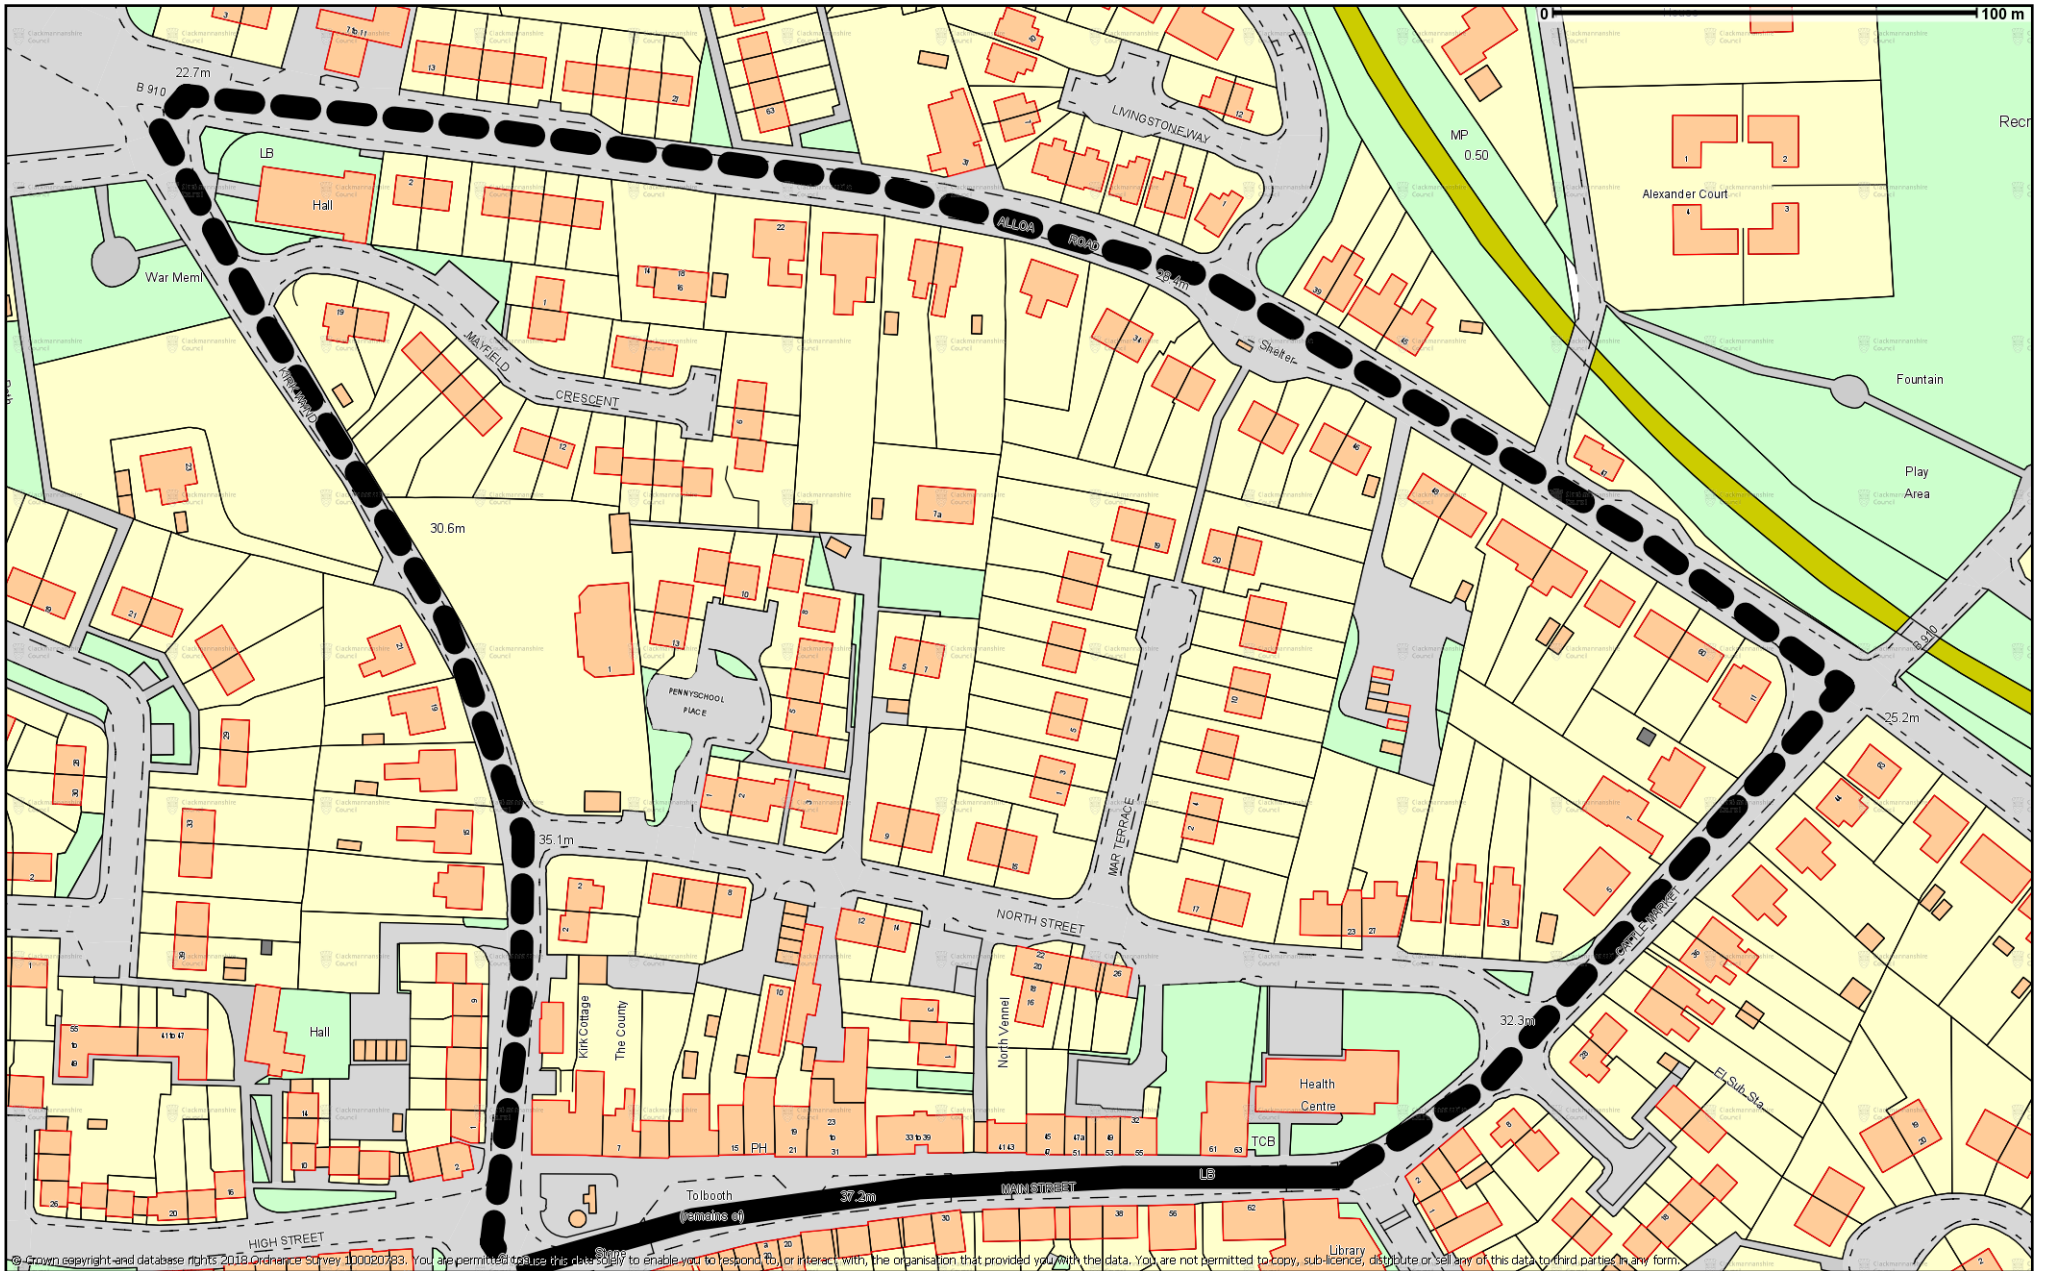

MAIN STREET, CLACKMANNAN

NOTICE OF EMERGENCY TEMPORARY CLOSURE 2018

NOTICE IS HEREBY GIVEN that, in terms of Section 14 of the Road Traffic Regulation Act 1984 (as amended), the section of road described in the Schedule attached hereto, will be closed to traffic from 1600 hours until 1930 hours on Sunday 25th November 2018. The emergency closure is required to facilitate the Christmas Light Switch On.

Garry Dallas
Strategic Director (Place)

Dated this fourteenth Day of November, Two Thousand and Eighteen

Clackmannanshire Council
Kilncraigs
Greenside Street
Alloa, FK10 1EB

SCHEDULE	
List of Roads	Section of road over which an emergency road closure is applicable from 1600 hours until 1930 hours on Sunday 25th November 2018.
Main Street, Clackmannan	From its junction with Kirk Wynd eastwards until its junction with Castle Street, a distance of 200 metres or thereby.
Alternative Route	Via Kirk Wynd, Alloa Road, Cattlemarket and vice versa.

© Crown copyright and database rights 2018 Ordnance Survey 100020783. You are permitted to use this data solely to enable you to respond to, or interact with, the organisation that provided you with the data. You are not permitted to copy, sub-licence, distribute or sell any of this data to third parties in any form.

Scale 1:1786

Clackmannan Christmas Lights
Road Closure