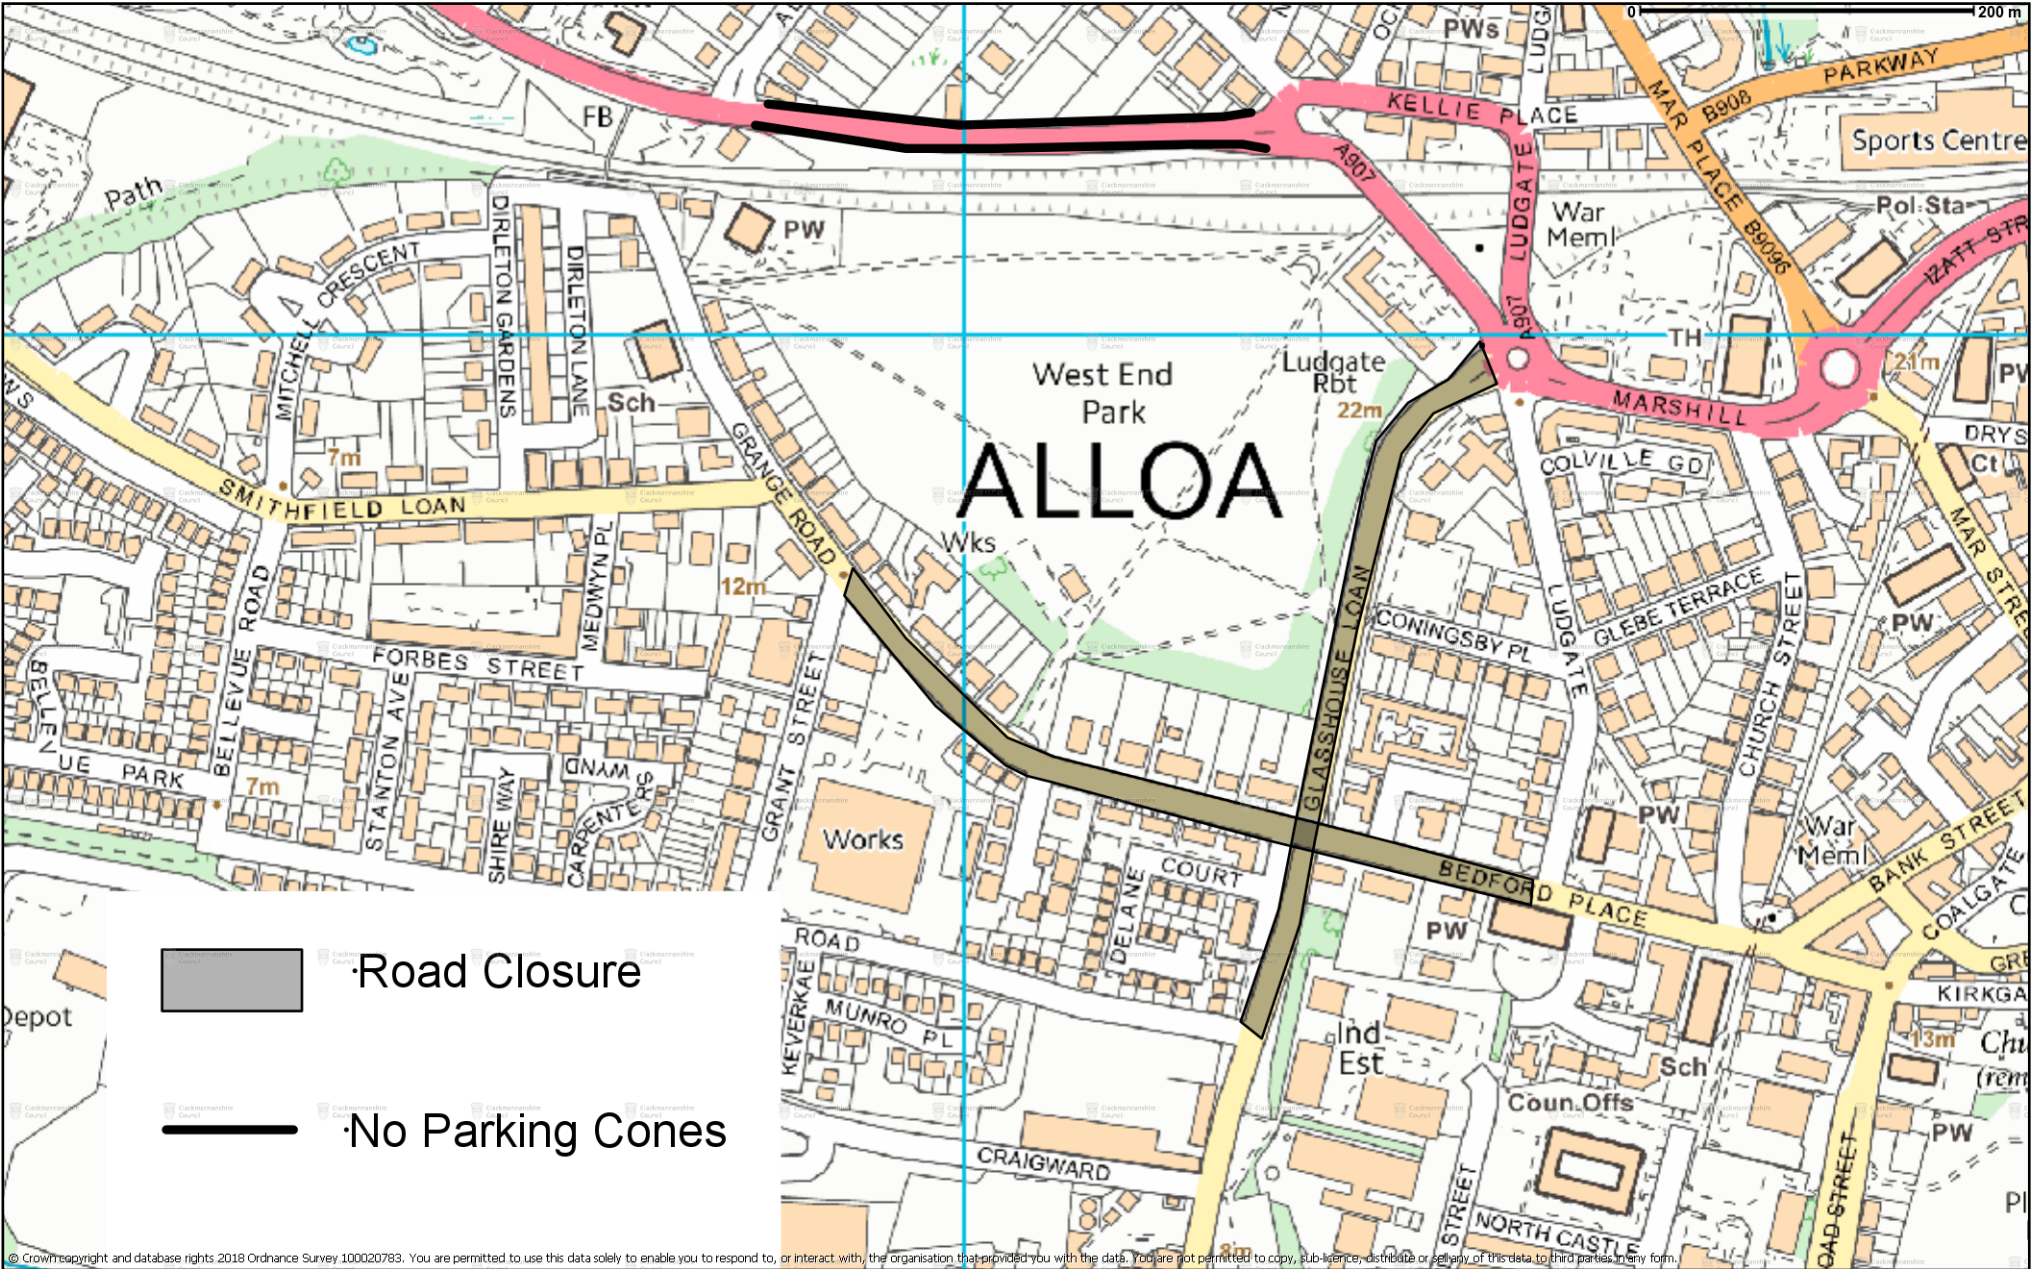

VARIOUS STREETS, ALLOA

**NOTICE OF EMERGENCY TEMPORARY CLOSURE AND
NO WAITING OR LOADING ORDER 2018**

NOTICE IS HEREBY GIVEN that, in terms of Section 14 of the Road Traffic Regulation Act 1984 (as amended), the section of road described in Schedule 1 attached hereto, will be closed to traffic from 1700 hours until 2100 hours on Sunday 4th November 2018; and on the sections of roads described in the Schedule 2 attached hereto, there will be no waiting or loading from 1700 hours until 2100 hours on Sunday 4th November 2018. The emergency temporary order is necessary for public safety during the fireworks display. Access will be maintained for residents, emergency services and pedestrians.

Garry Dallas
Strategic Director

Dated this Second Day of November, Two Thousand and Eighteen

Clackmannanshire Council
Kilncraigs
Greenside Street
Alloa, FK10 1EB

SCHEDULE 1	
List of Roads	Sections of roads over which temporary road closure is applicable from 1700 hours until 2100 hours on Sunday 4th November 2018
Grange Road, Alloa	From its junction with Ludgate westwards until its junction with Grant Street, a distance of 485 metres or thereby.
Glasshouse Load, Alloa	Both Sides – from its junction with Ludgate roundabout southwards from a distance of 435 metres or thereby.
Diversion Route	Via Grant Street, Caledonian Road, Glasshouse Loan, Castle Street, Broad Street, Greenside Street, Auld Brig Road and vice versa.
SCHEDULE 2	
List of Roads	Sections of road over which an emergency no waiting or loading restriction is applicable from 1700 hours until 2100 hours on Sunday 4th November 2018
A907 Stirling Road, Alloa	Both sides – from its junction with Alexandra Drive northwards for a distance of 310 metres or thereby.
Alternative Access	Access will be maintained for residents via Grant Street, Emergency Services via Ludgate.