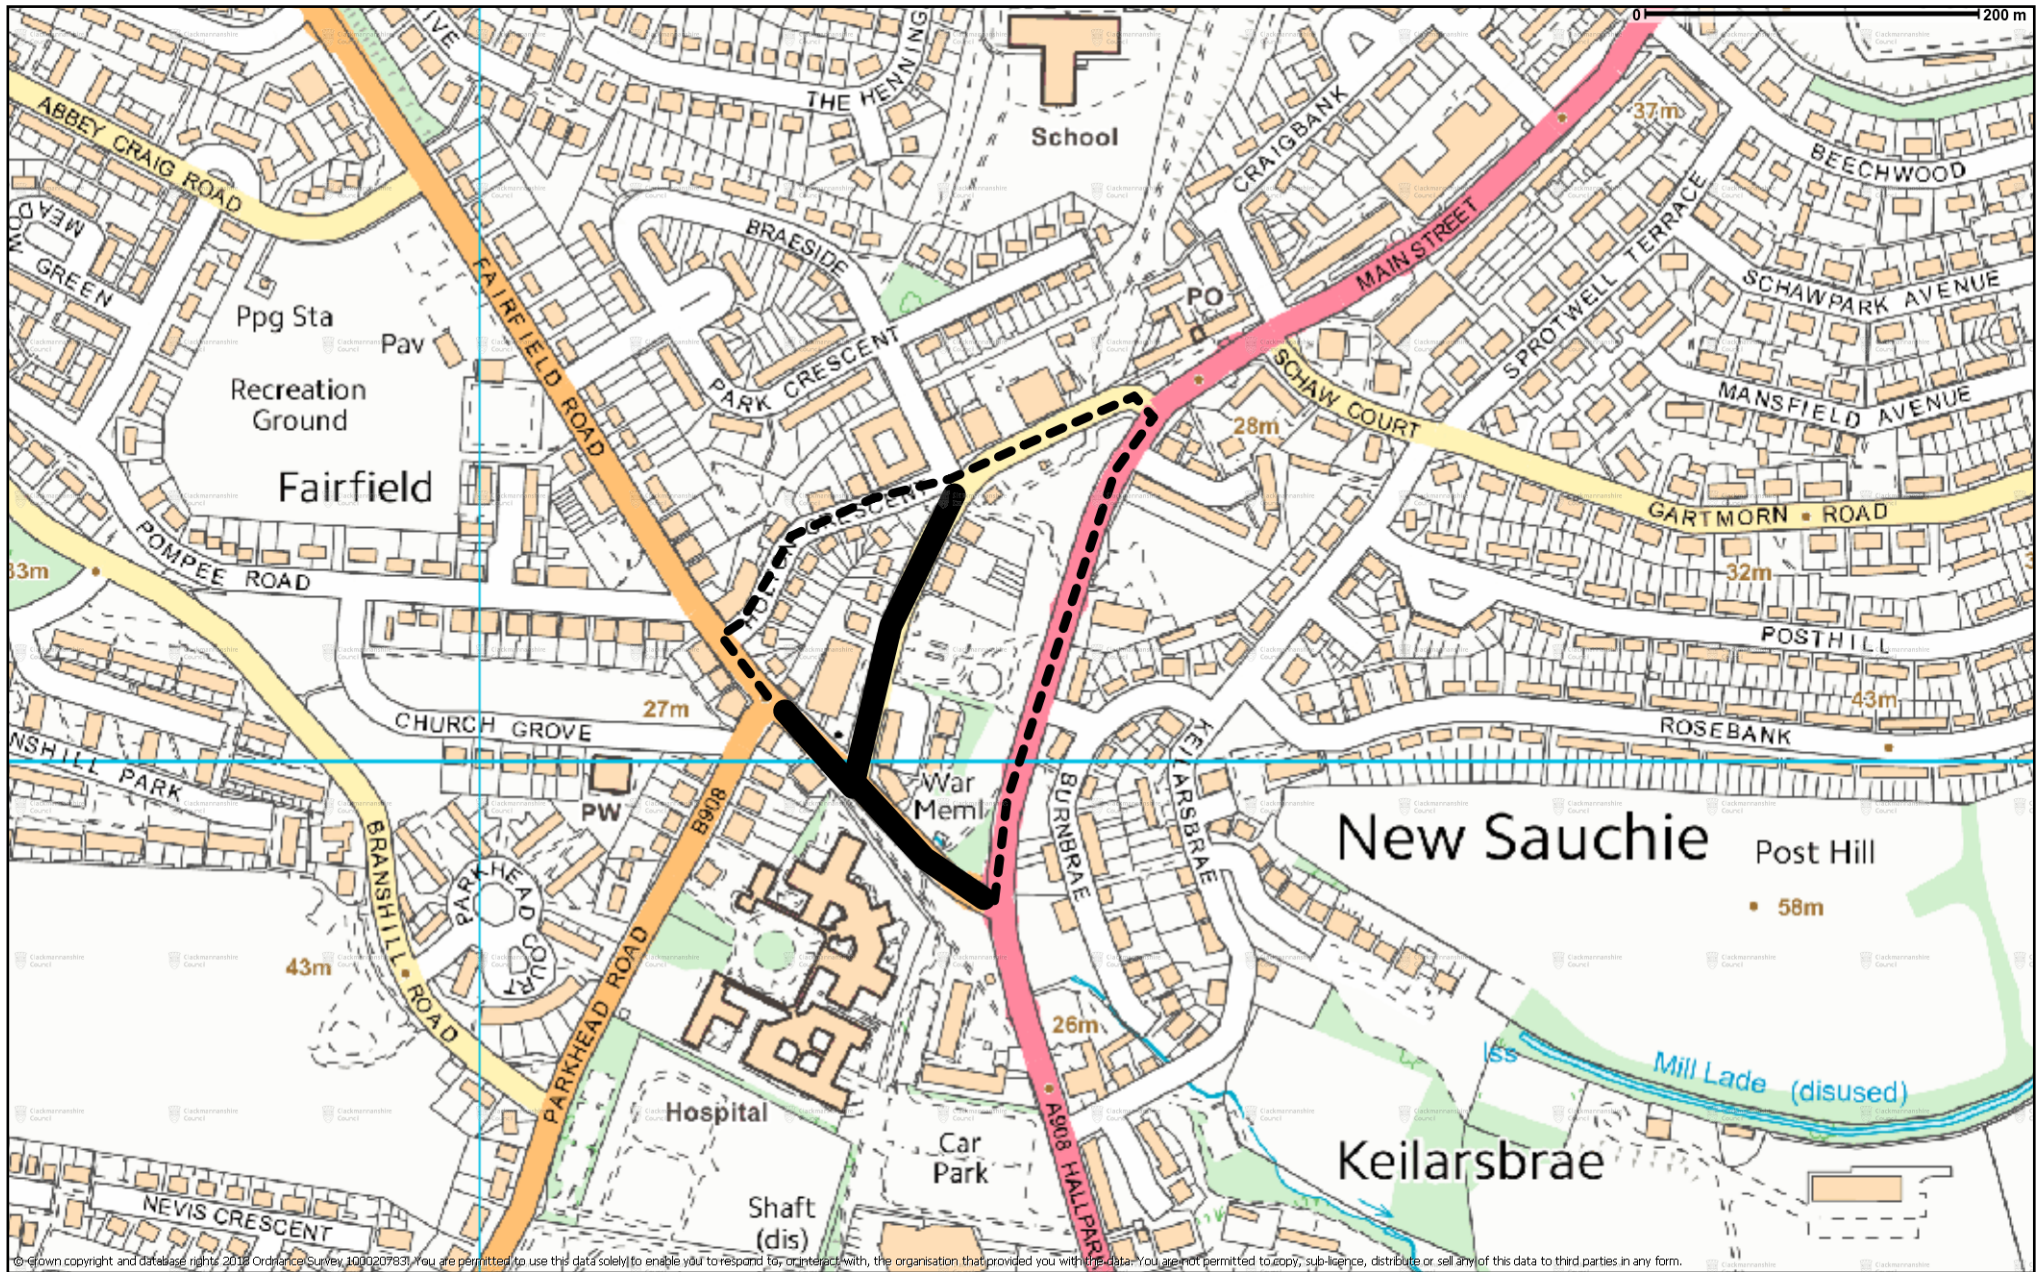

© Crown copyright and database rights 2018 Ordnance Survey 100020783. You are permitted to use this data solely to enable you to respond to, or interact with, the organisation that provided you with the data. You are not permitted to copy, sub-licence, distribute or sell any of this data to third parties in any form.

Scale 1:4536

Sauchie Remembrance Day

Road Closure

Clackmannanshire Council