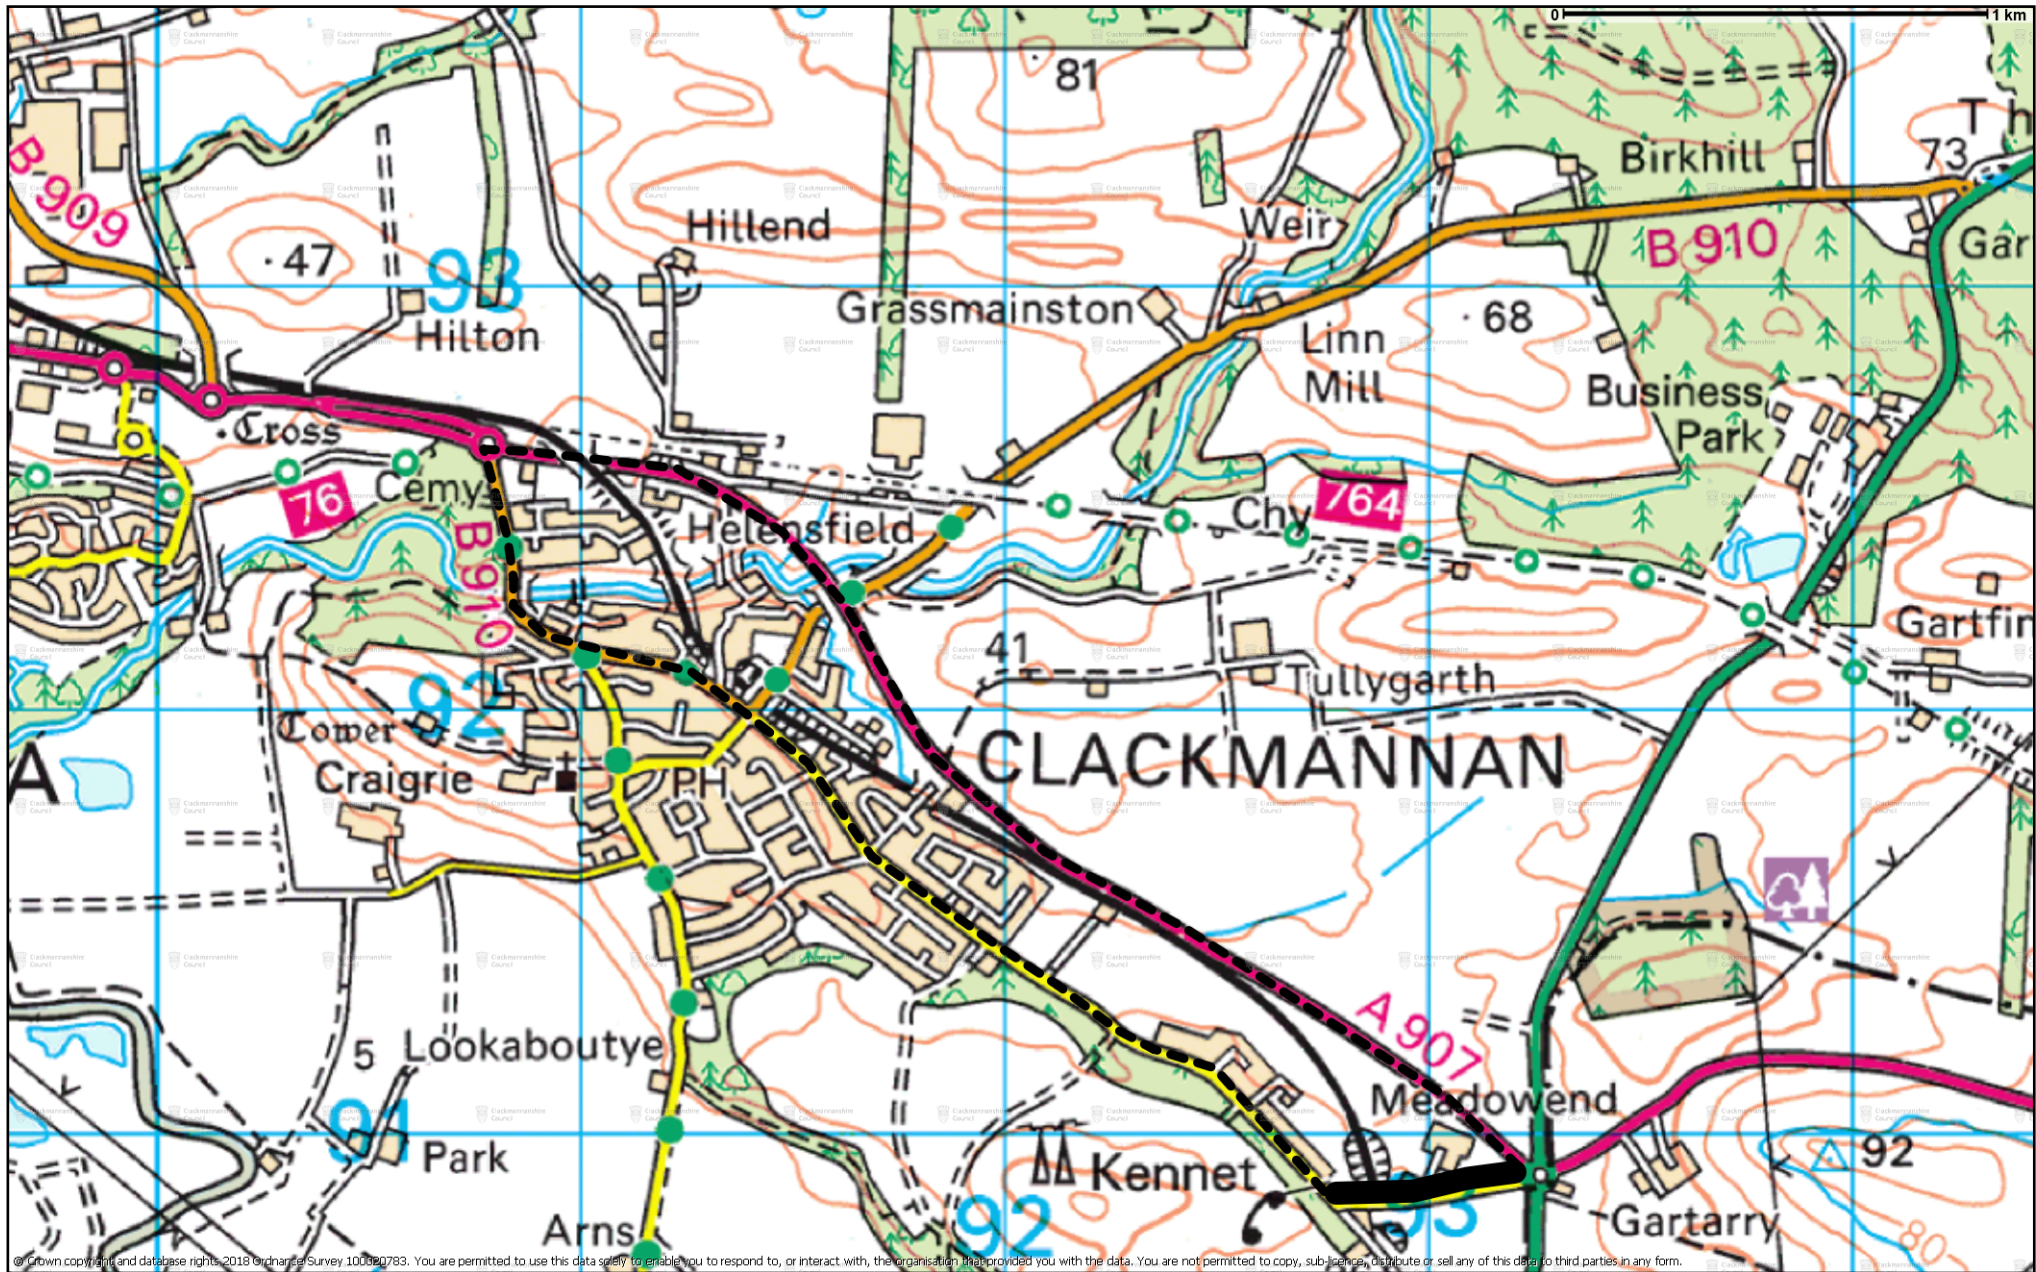

### **NOTICE OF EMERGENCY TEMPORARY CLOSURE 2018**

NOTICE IS HEREBY GIVEN that, in terms of Section 14 of the Road Traffic Regulation Act 1984 (as amended), the section of road described in the Schedule attached hereto, will be closed to traffic from 0800 hours until 1900 hours on Sunday 24 June 2018. The emergency closure is necessary for safety for 4 way traffic lights at Gartarry Roundabout.

Garry Dallas  
**Executive Director**

Dated this Twentieth Day of June, Two Thousand and Eighteen

Clackmannanshire Council  
Kilncraigs  
Greenside Street  
Alloa, FK10 1EB

<b>SCHEDULE</b>	
<b>List of Roads</b>	<b>Sections of road over which an emergency road closure is applicable from 0800 hours until 1900 hours on Sunday 24 June 2018.</b>
C59 Gartarry to Kennet	From its junction with A977 Gartarry Roundabout southwards for a distance of 470 metres or thereby.
Alternative Route	Via A907, B910, C59 and vice versa.

© Crown copyright and database rights 2018 Ordnance Survey 100020783. You are permitted to use this data solely to enable you to respond to, or interact with, the organisation that provided you with the data. You are not permitted to copy, sub-licence, distribute or sell any of this data to third parties in any form.

Scale 1:17857

TRO2018\_035 C59 Gartarry to Kennet  
Road Closure