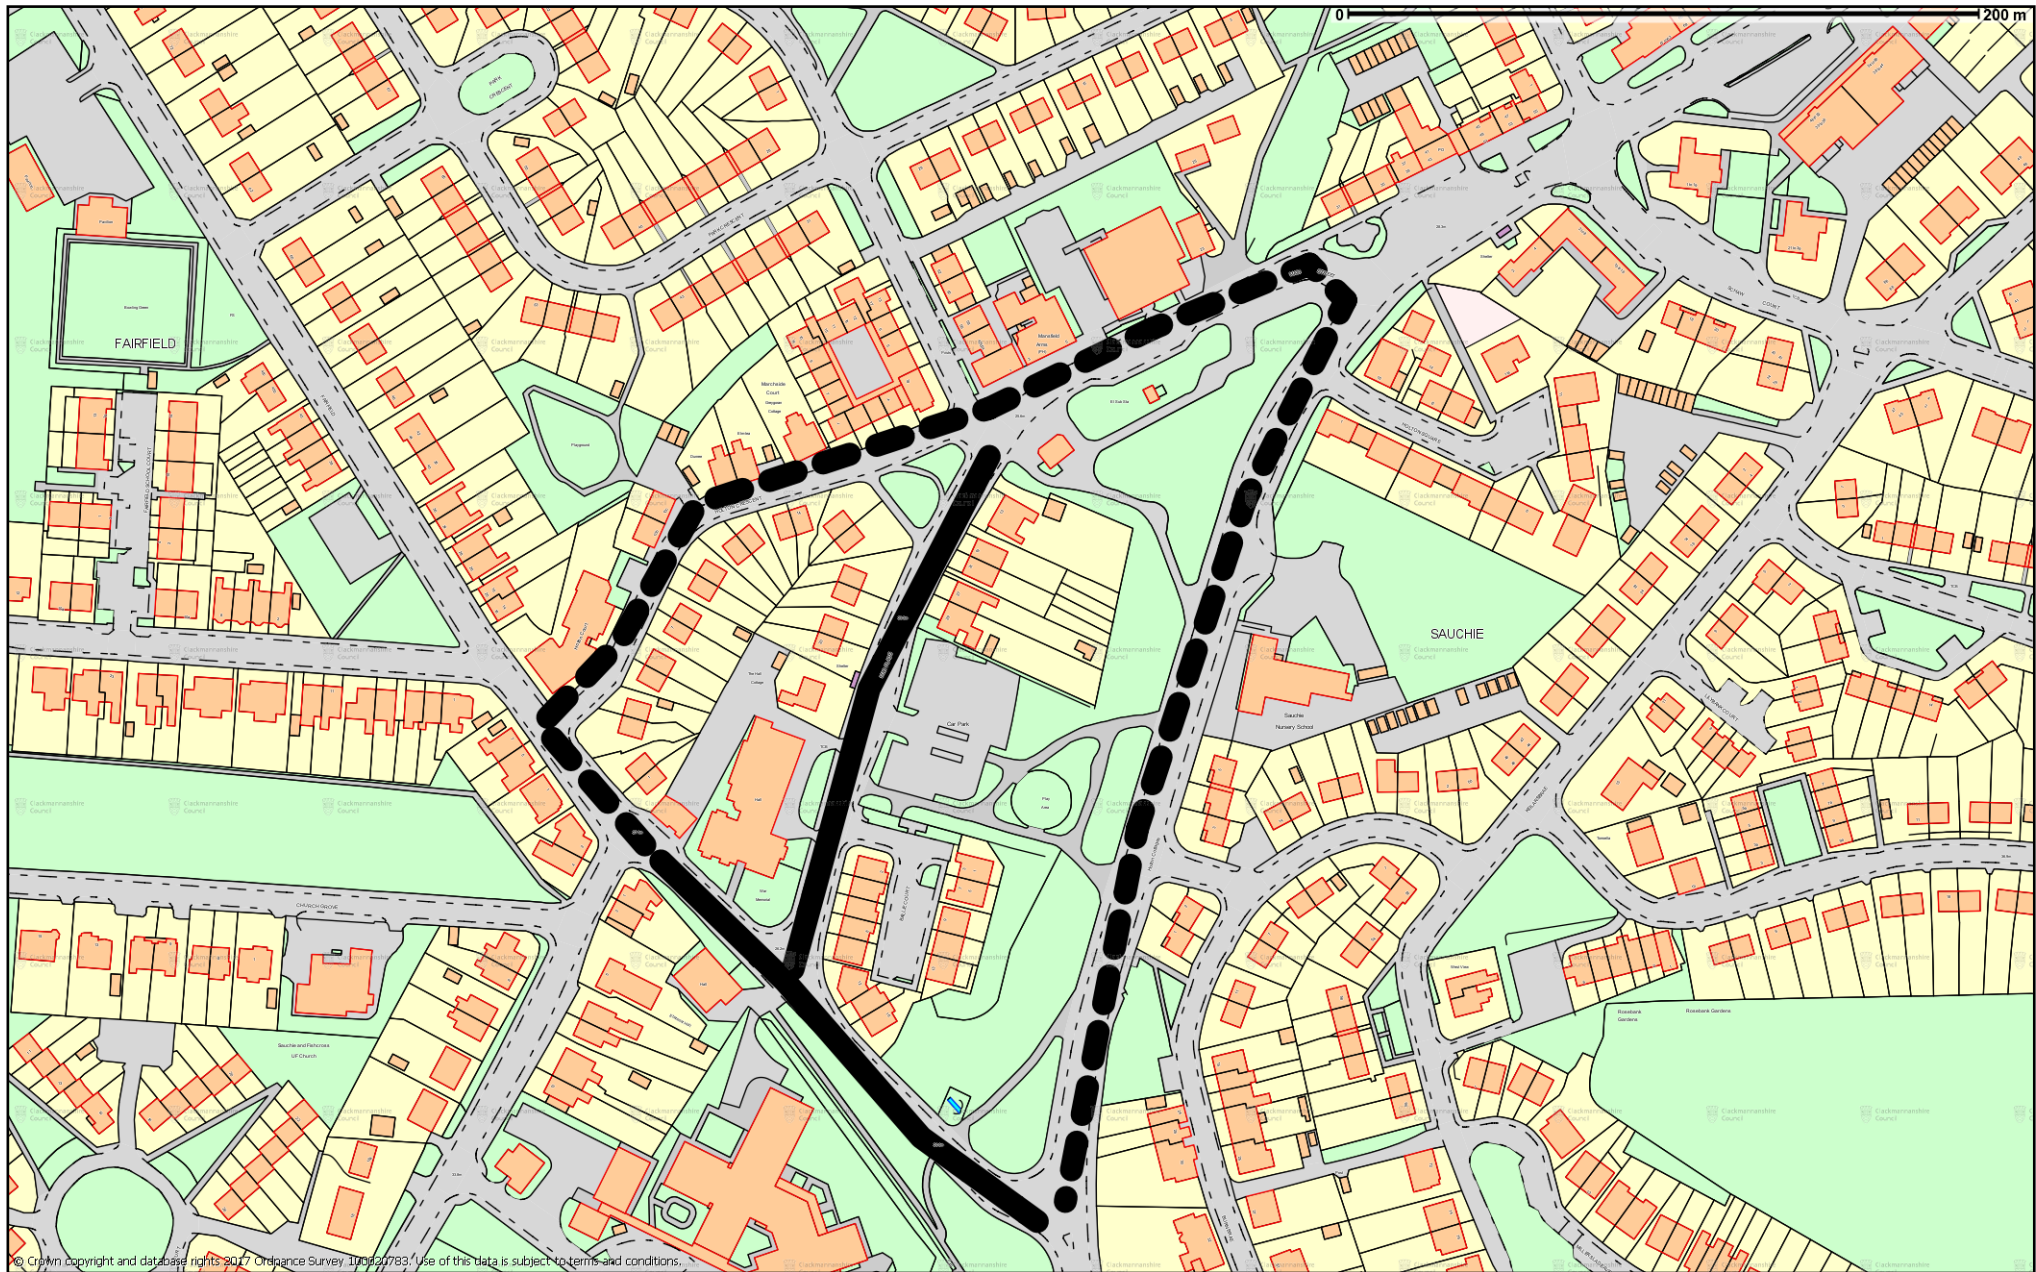

VARIOUS STREETS, SAUCHIE

NOTICE OF EMERGENCY TEMPORARY CLOSURE 2017

NOTICE IS HEREBY GIVEN that, in terms of Section 14 of the Road Traffic Regulation Act 1984 (as amended), the section of road described in the Schedule attached hereto, will be closed to traffic from 1220 hours until 1330 hours on Sunday 12th November 2017. The emergency closure is required to facilitate the Armistice Ceremony.

Garry Dallas
Executive Director

Dated this First Day of November, Two Thousand and Seventeen

Clackmannanshire Council
Kilncraigs
Greenside Street
Alloa, FK10 1EB

SCHEDULE	
List of Roads	Section of road over which an emergency road closure is applicable from 1220 hours until 1330 hours on Sunday 12th November 2017.
Mar Place, Sauchie	From its junction with Main Street to its junction with the B908.
Alternative Route	Via Holton Crescent and vice versa.
Parkhead Road, Sauchie	From its junction with the A908 to its junction with the B908.
Alternative Route	Via Main Street and Holton Crescent and vice versa.

© Crown copyright and database rights 2017 Ordnance Survey 100020783. Use of this data is subject to terms and conditions.

© Crown copyright and database rights 2017 Ordnance Survey 100020783. You are permitted to use this data solely to enable you to respond to, or interact with, the organisation that provided you with the data. You are not permitted to copy, sub-licence, distribute or sell any of this data to third parties in any form.

Scale 1:2400

Sauchie Remembrance 2017

Road Closures

Clackmannanshire Council