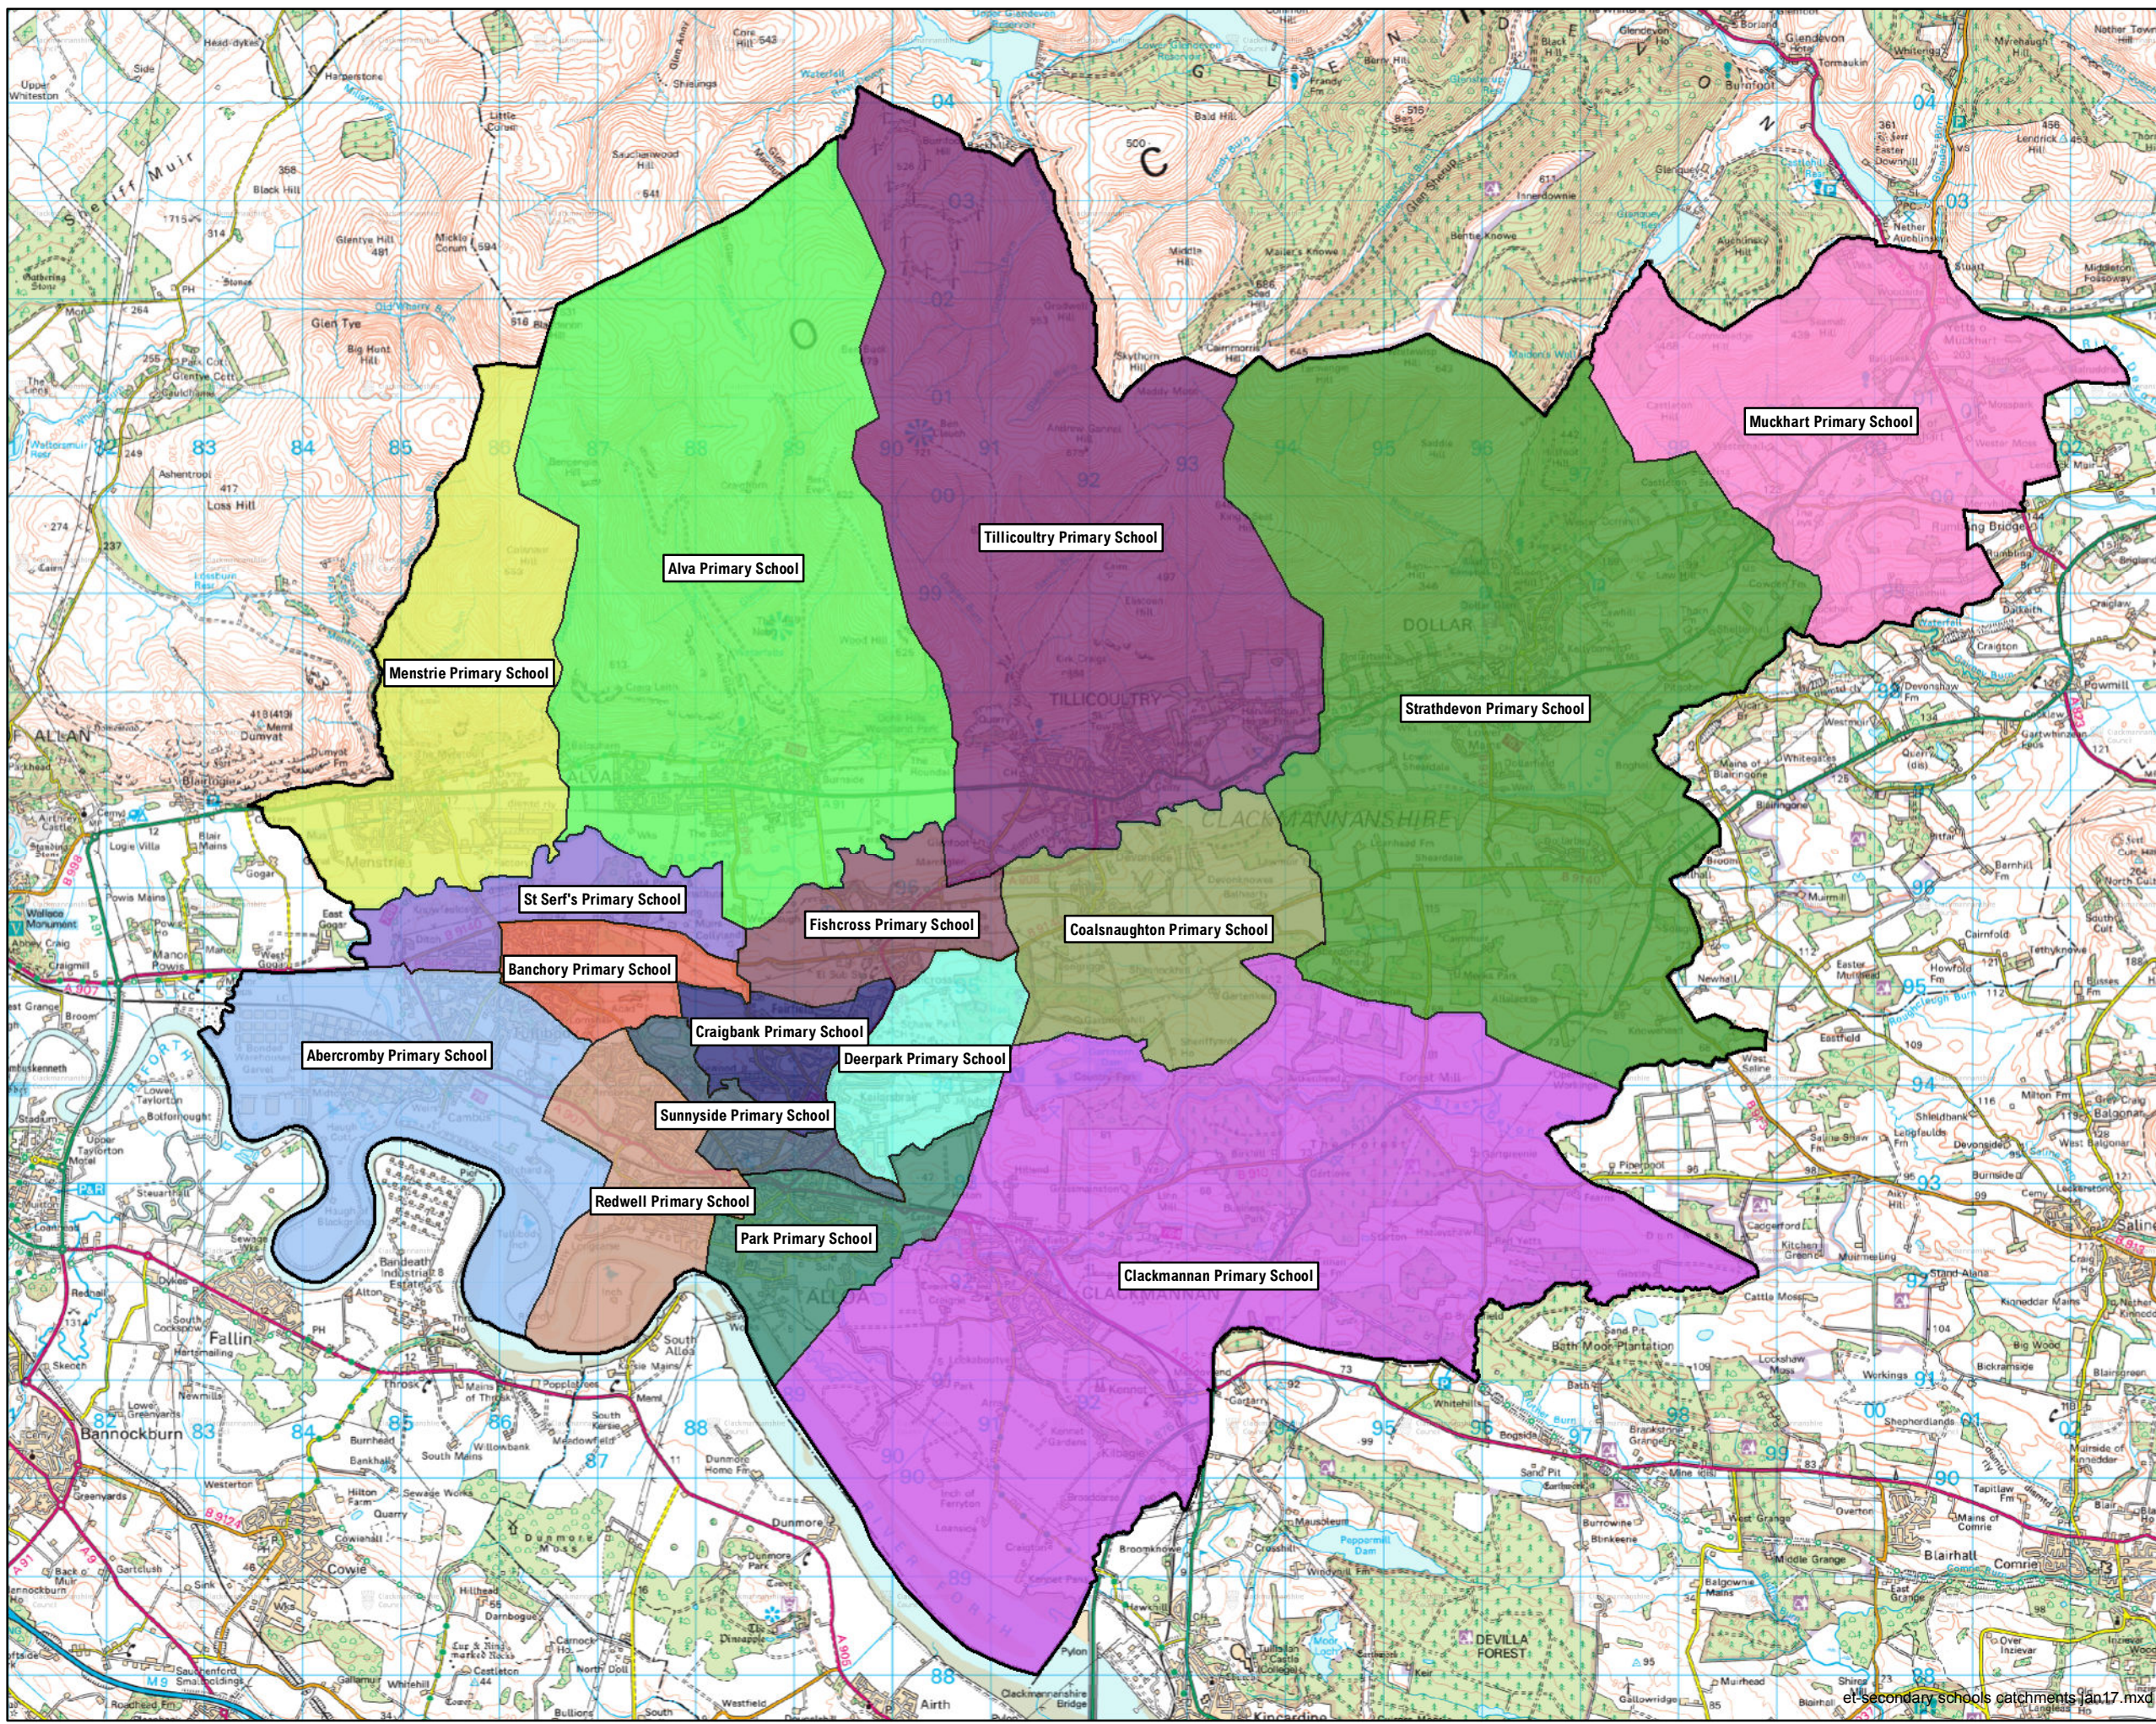

Clackmannanshire Primary Schools Catchment Areas

Legend

-  Abercromby Primary School
-  Alva Primary School
-  Banchory Primary School
-  Clackmannan Primary School
-  Coalsnaughton Primary School
-  Craigbank Primary School
-  Deerpark Primary School
-  Fishcross Primary School
-  Menstrie Primary School
-  Muckhart Primary School
-  Park Primary School
-  Redwell Primary School
-  St Serf's Primary School
-  Strathdevon Primary School
-  Sunnyside Primary School
-  Tillicoultry Primary School

Reproduced by permission of Ordnance Survey on behalf of HMSO.
© Crown copyright and database right 2017. All rights reserved.
Ordnance Survey Licence number 100020783.