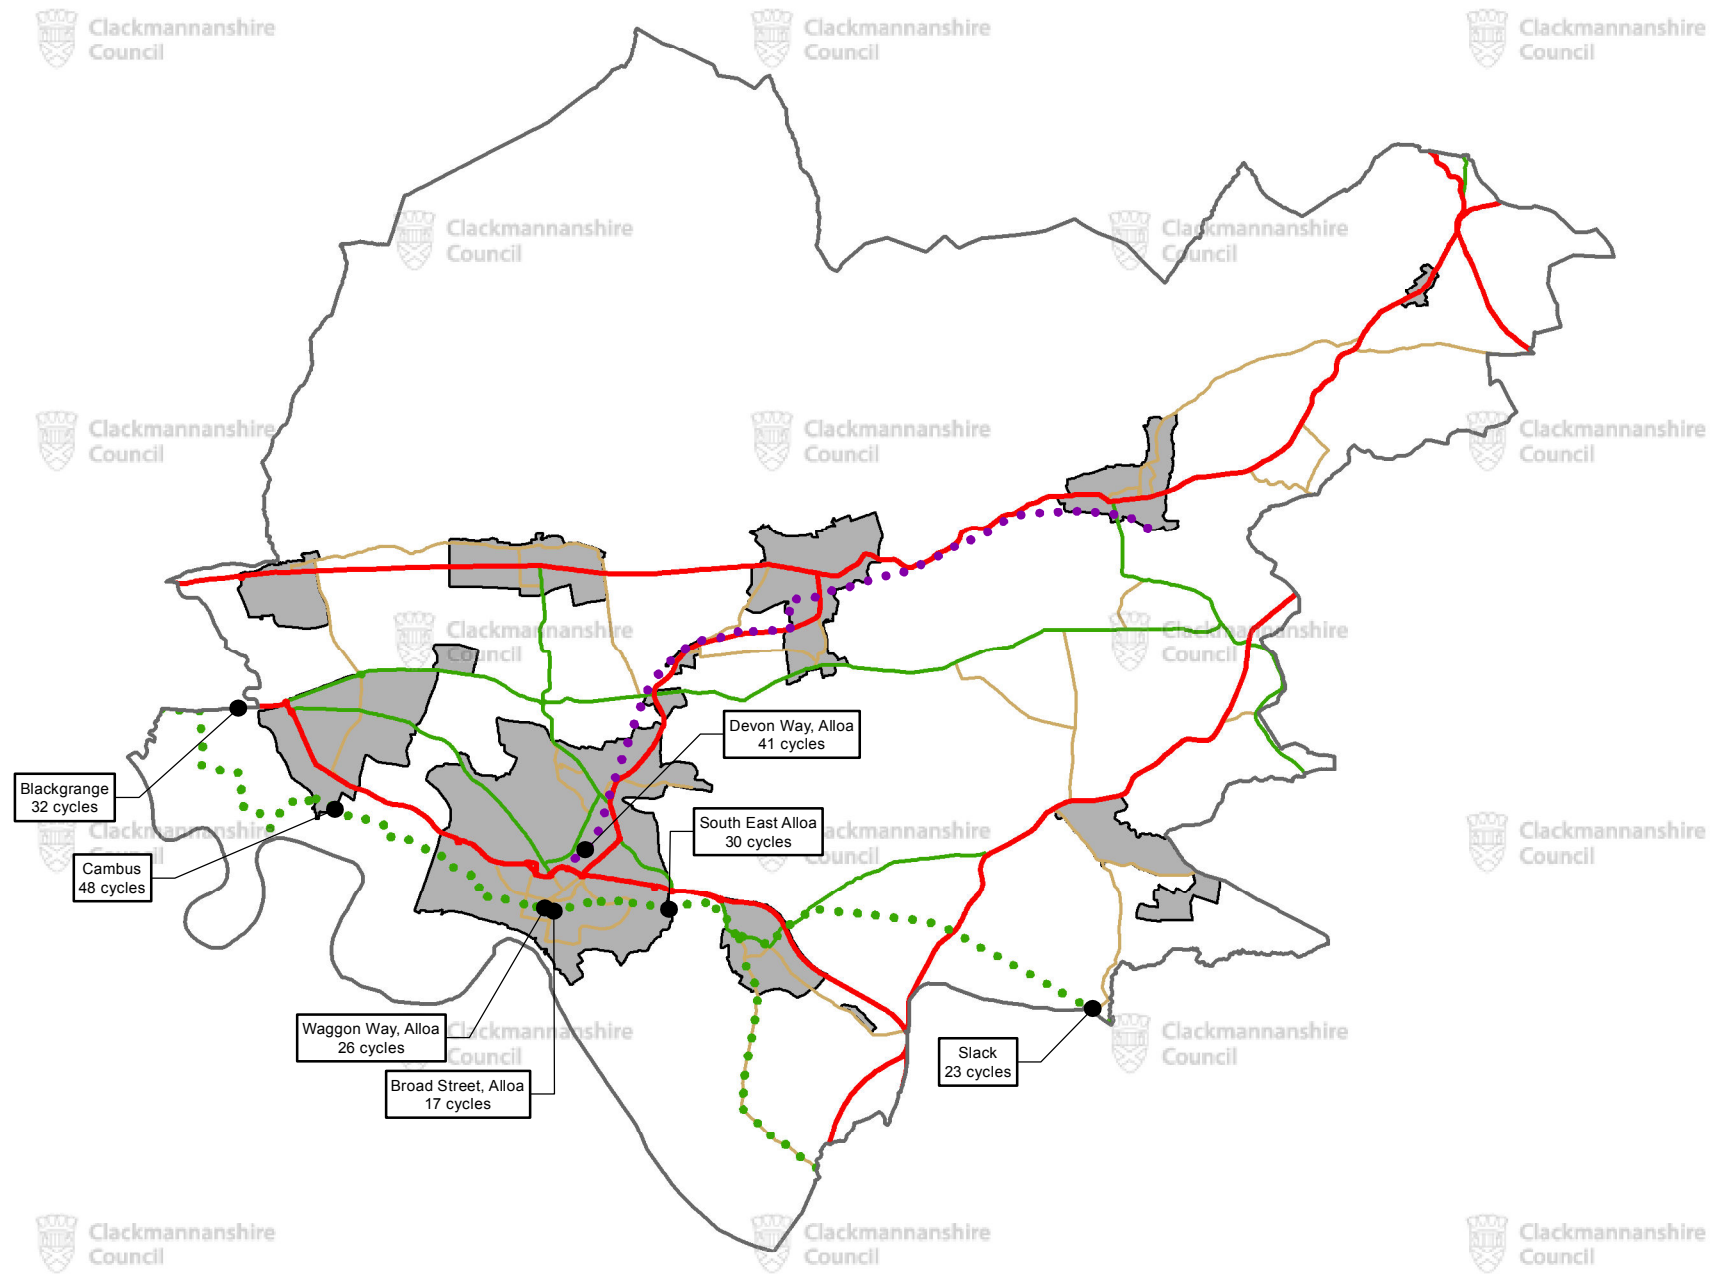

Average Daily Cycle Traffic 2011

Legend

- Cycle Counter Locations
- The Devon Way
- National Cycle Network
- A Road
- B Road
- Minor Road
- Urban Settlements

Scale : 1:100,000
Paper Size : A4

Date : December 2012