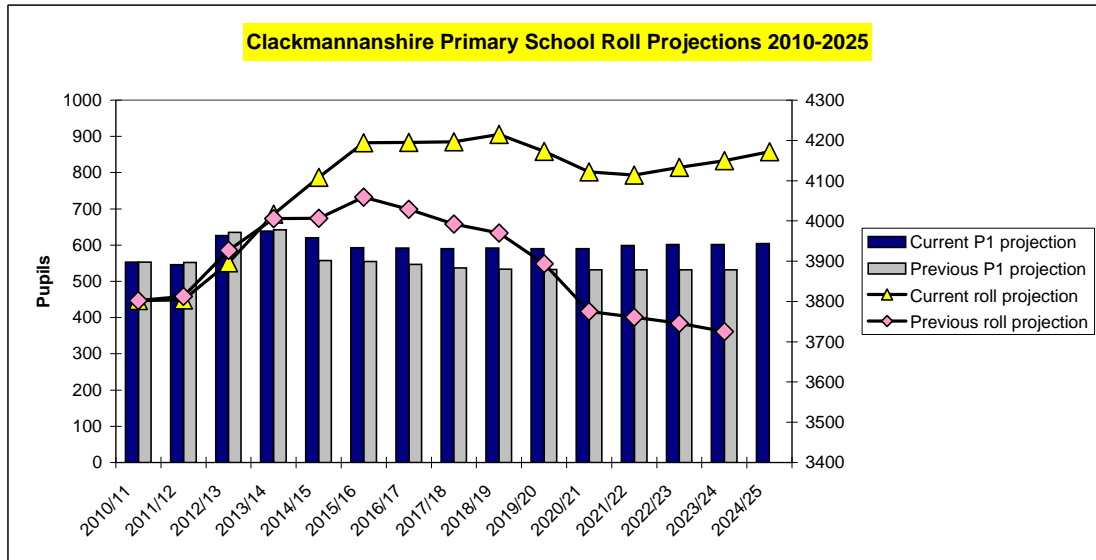

Education have advised that working capacity for Coalsnaughton, Craigbank and Deerpark may alter depending on Development Plans

Base + House build (P1)

	2009/10	2010/11	2011/12	2012/13	2013/14	2014/15	2015/16	2016/17	2017/18	2018/19	2019/20	2020/21	2021/22	2022/23	2023/24	2024/25
Abercromby Primary	71	64	62	77	48	55	64	64	64	65	65	65	66	66	66	66
Alva Primary	39	46	48	46	45	47	46	45	45	46	46	46	47	47	47	47
Banchory Primary	23	21	24	41	52	46	31	31	31	32	32	32	32	33	33	33
Clackmannan Primary	31	41	32	32	56	35	39	39	39	39	39	39	40	40	40	40
Claremont Primary	28	20	31	26	23	25	26	27	27	26	26	26	27	27	27	27
Coalsnaughton Primary	10	8	10	18	15	15	14	14	14	14	14	13	13	13	13	13
Craigbank Primary	35	19	28	54	45	40	38	38	38	38	38	38	38	38	38	38
Deerpark Primary	21	30	35	32	45	34	35	34	34	34	33	33	34	34	34	34
Fishcross Primary	13	10	5	6	7	6	9	9	9	9	9	9	9	9	9	9
Menstrie Primary	33	33	37	41	38	45	38	38	38	38	37	37	38	38	38	38
Muckhart Primary	9	4	2	6	2	3	5	5	5	5	5	5	5	5	5	5
Park Primary	18	30	57	56	55	79	43	44	43	42	42	42	42	42	42	43
St Bernadette's Primary	9	7	7	10	11	10	8	8	8	8	8	8	8	8	8	9
St John's Primary	35	28	17	26	35	21	28	28	28	28	28	28	28	28	28	28
St Mungo's Primary	20	22	22	24	23	27	19	19	19	19	19	19	19	20	21	21
St Serf's Primary	30	26	11	18	21	17	22	22	22	22	22	22	22	22	22	22
Strathdevon Primary	35	36	17	22	22	25	27	27	27	27	27	27	28	28	28	28
Sunnyside Primary	46	55	56	53	54	47	54	53	52	52	52	52	53	54	54	54
Tillicoultry Primary	55	53	45	38	42	43	47	47	47	48	48	48	49	49	49	49
Primary Total	561	553	546	626	639	620	593	592	590	592	590	590	599	602	602	604