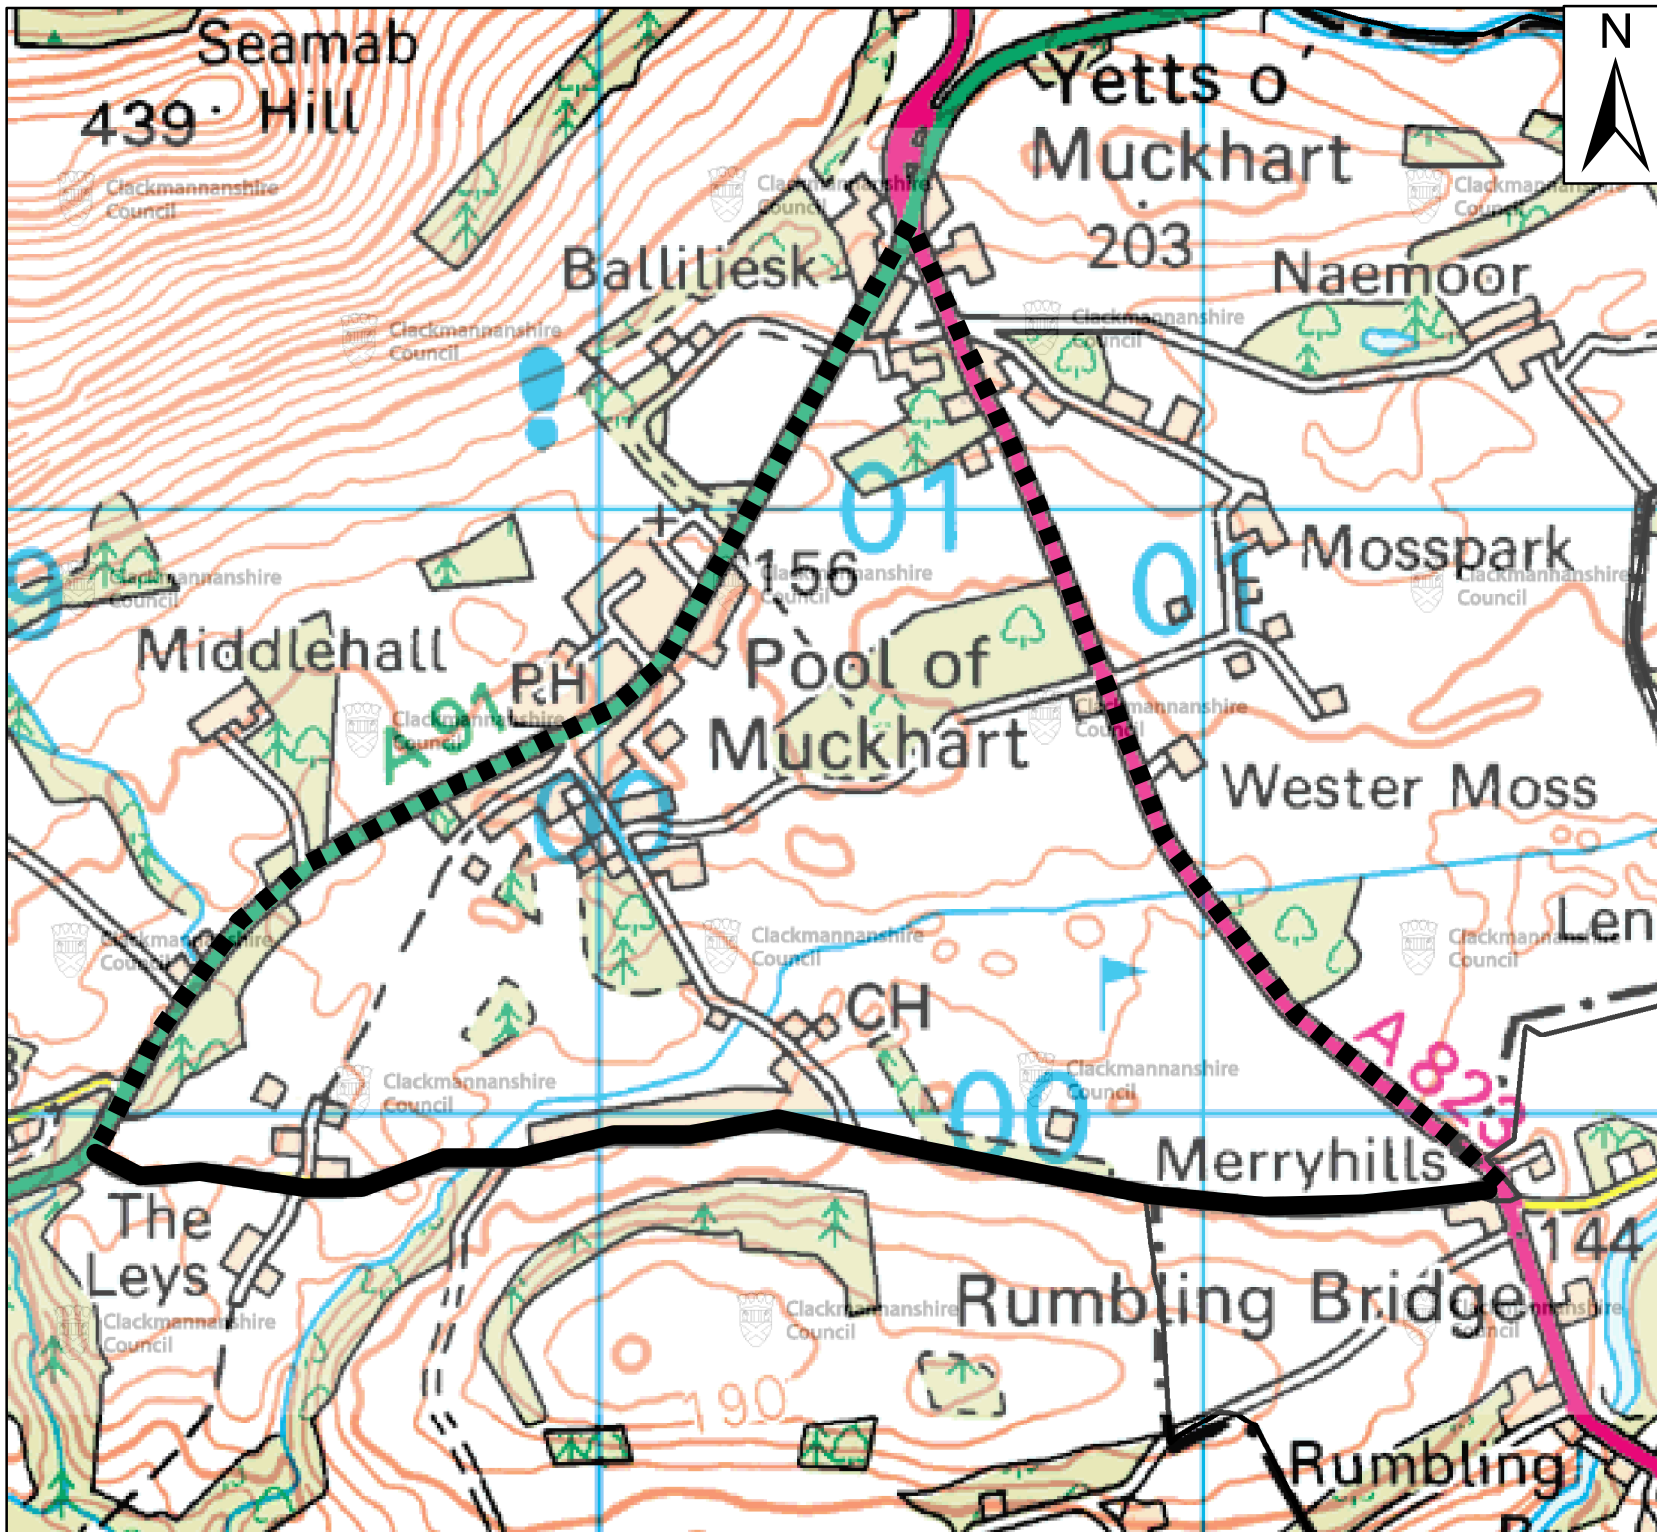

**Clackmannanshire
Council**

www.clacksweb.org.uk

GOLF COURSE ROAD, MUCKHART

NOTICE OF EMERGENCY TEMPORARY CLOSURE 2013

NOTICE IS HEREBY GIVEN that, in terms of Section 14 of the Road Traffic Regulation Act 1984 (as amended), the section of road described in the Schedule attached hereto, will be closed to vehicles from 0800 hours on Monday 8th April 2013 until 1700 hours on Friday 12th April 2013. The emergency closure is necessary to allow road repairs works while the forecast is positive.

Garry Dallas
Director of Services to Communities

Dated this Fourth Day of April, Two Thousand and Thirteen

Clackmannanshire Council, Greenfield, Alloa, FK10 2AD

SCHEDULE	
List of Road	Section of road over which the emergency road closure will be applicable from 0800 hours on Monday 8th April 2013 until 1700 hours on Friday 12th April 2013.
Golf Course Road, Muckhart	From its junction with Drumburn Road eastwards until its junction with A823, a distance of 1.2 km or thereby.
Diversion Route	Via Golf Course Road, A91, A823 and vice versa. Access where possible.

-  Area of Closure
-  Diversion Route

DRG13-045
Dollar - Crook of Devon Road

Scale : NTS
Paper Size : A4

Date : April 2013

Clackmannanshire Council
www.clacksweb.org.uk
 Services to Communities
 Kilncraigs
 Greenside Street
 Alloa
 FK10 1EB
 Tel: 01259 450 000 Fax: 01259 727 452
development_services@clacks.gov.uk

Reproduced by permission of Ordnance Survey
 on behalf of HMSO. © Crown copyright and
 database right 2013. All rights reserved.
 Ordnance Survey Licence number 100020783.