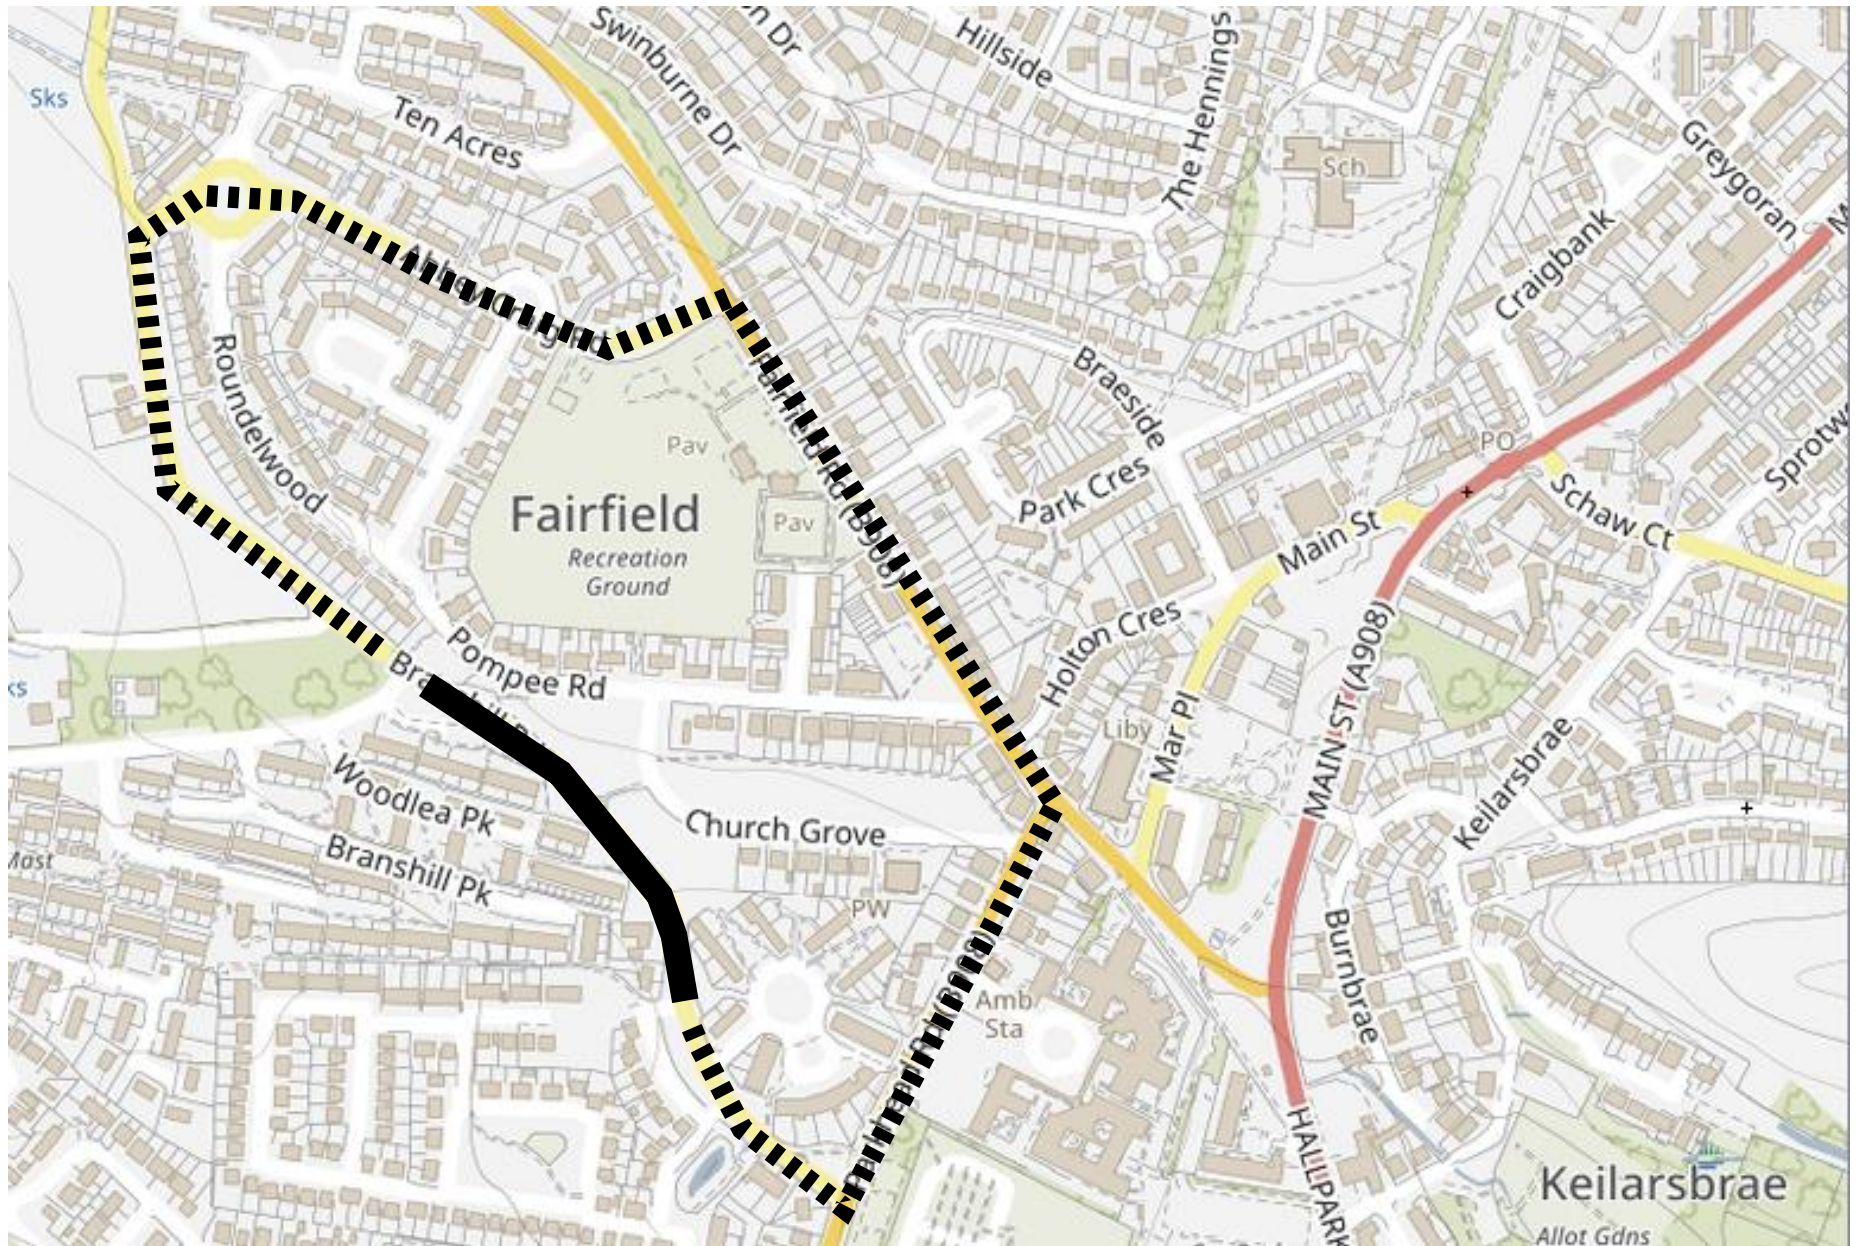

### **NOTICE OF EMERGENCY TEMPORARY ROAD CLOSURE ORDER 2023**

NOTICE IS HEREBY GIVEN that, in terms of Section 14 of the Road Traffic Regulation Act 1984 (as amended), the section of road described in the Schedule attached hereto, will be closed to traffic from 0800 hours on Wednesday 23<sup>rd</sup> August 2023 for a period of 3 weeks or until completion. The emergency closure is required for SGN gas pipeline repairs.

Pete Leonard  
**Strategic Director (Place)**

Dated this twenty-third Day of August Two Thousand and twenty-three

Clackmannanshire Council  
Kilncraigs  
Greenside Street  
Alloa, FK10 1EB

<b>SCHEDULE</b>	
<b>List of Roads</b>	<b>Section of road over which an emergency road closure is applicable from 0800 hours on Wednesday 23<sup>rd</sup> August 2023 for a period of 3 weeks or until completion.</b>
Branshill Road, Sauchie	From its junction with Woodlea Park eastwards for a distance of 180 metres or thereby.
Diversion	Via Branshill Road, Parkhead Road, Fairfield, Abbeycraig and vice versa.

ETRO2023\_013 Branshill Road, Sauchie - Closure