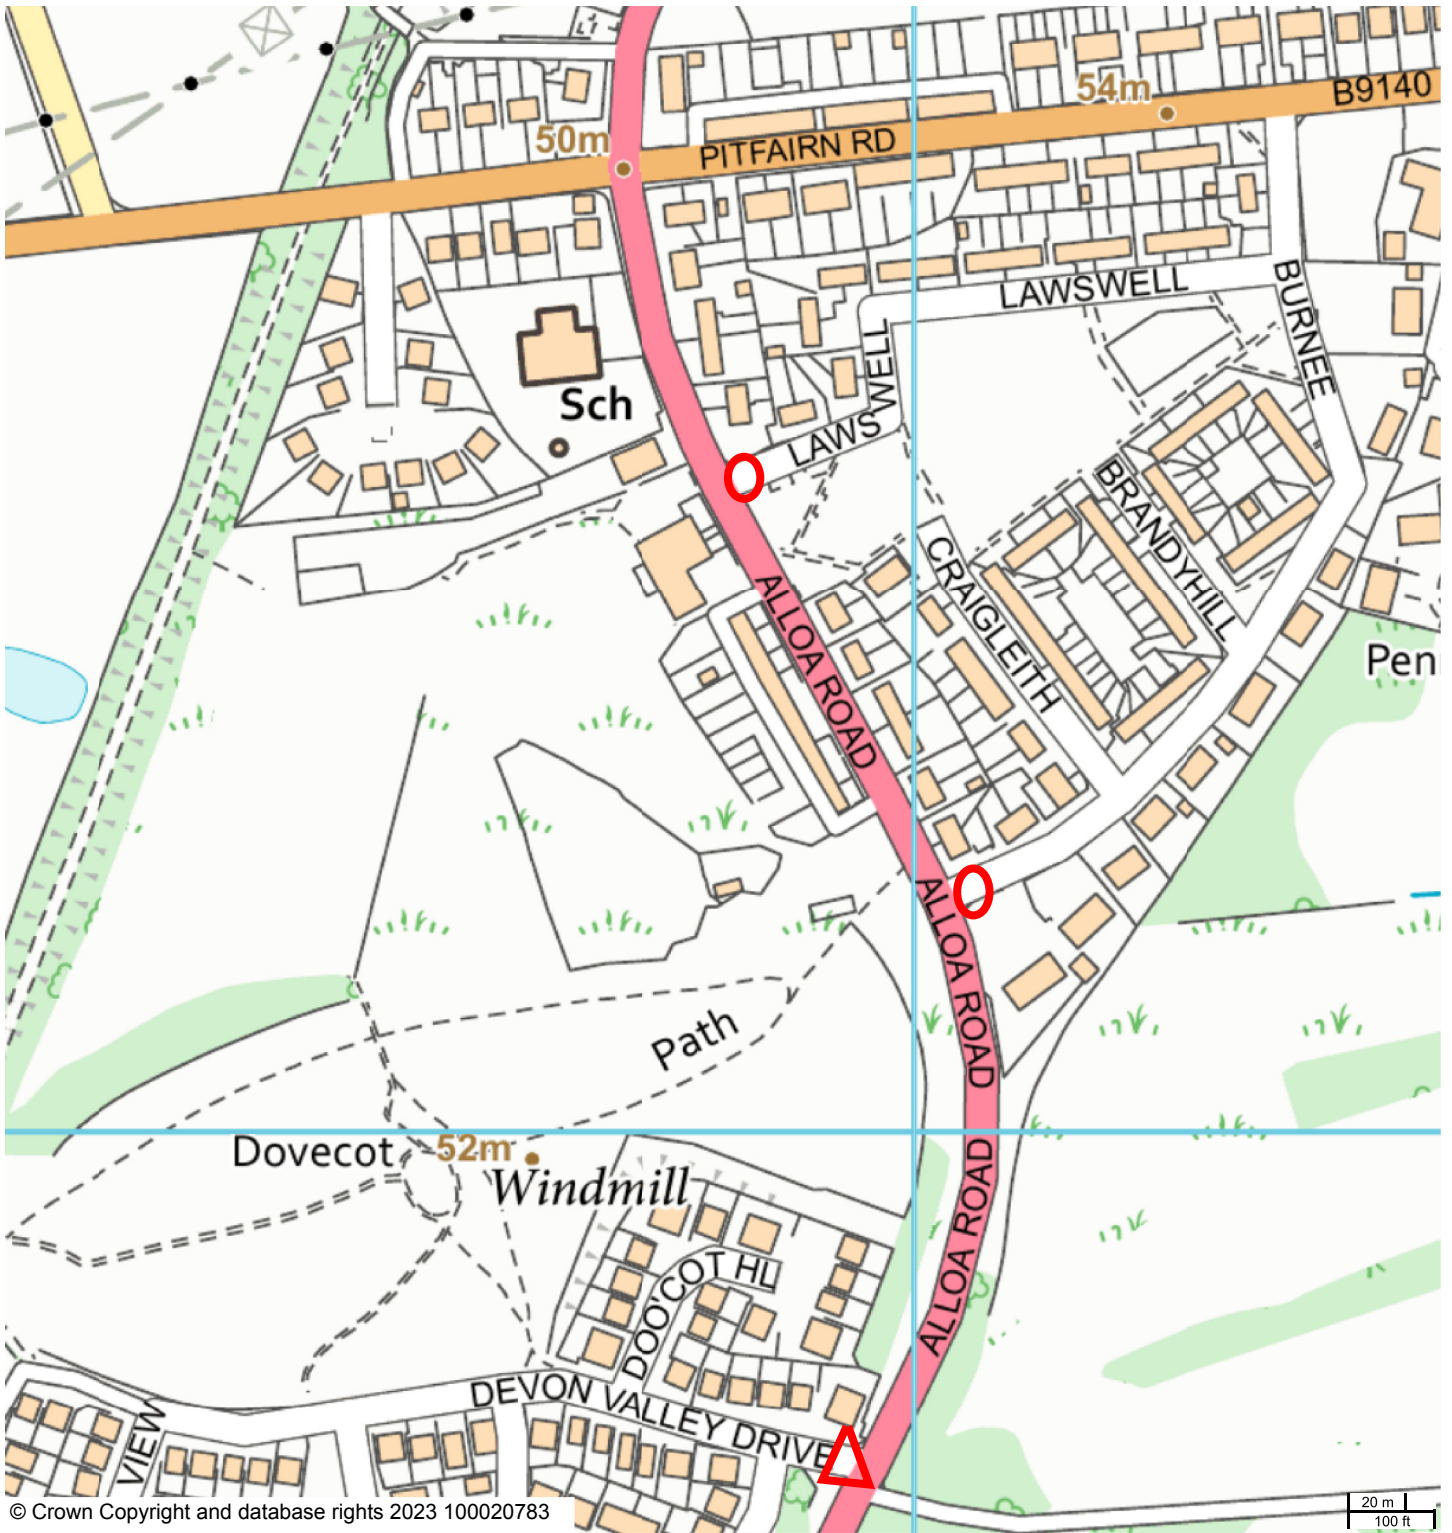

© Crown Copyright and database rights 2023 100020783

Alloa Half Marathon (Temporary Prohibition of Turning)

Page 4 of 5

Right Turn Prohibition

Left Turn Prohibition