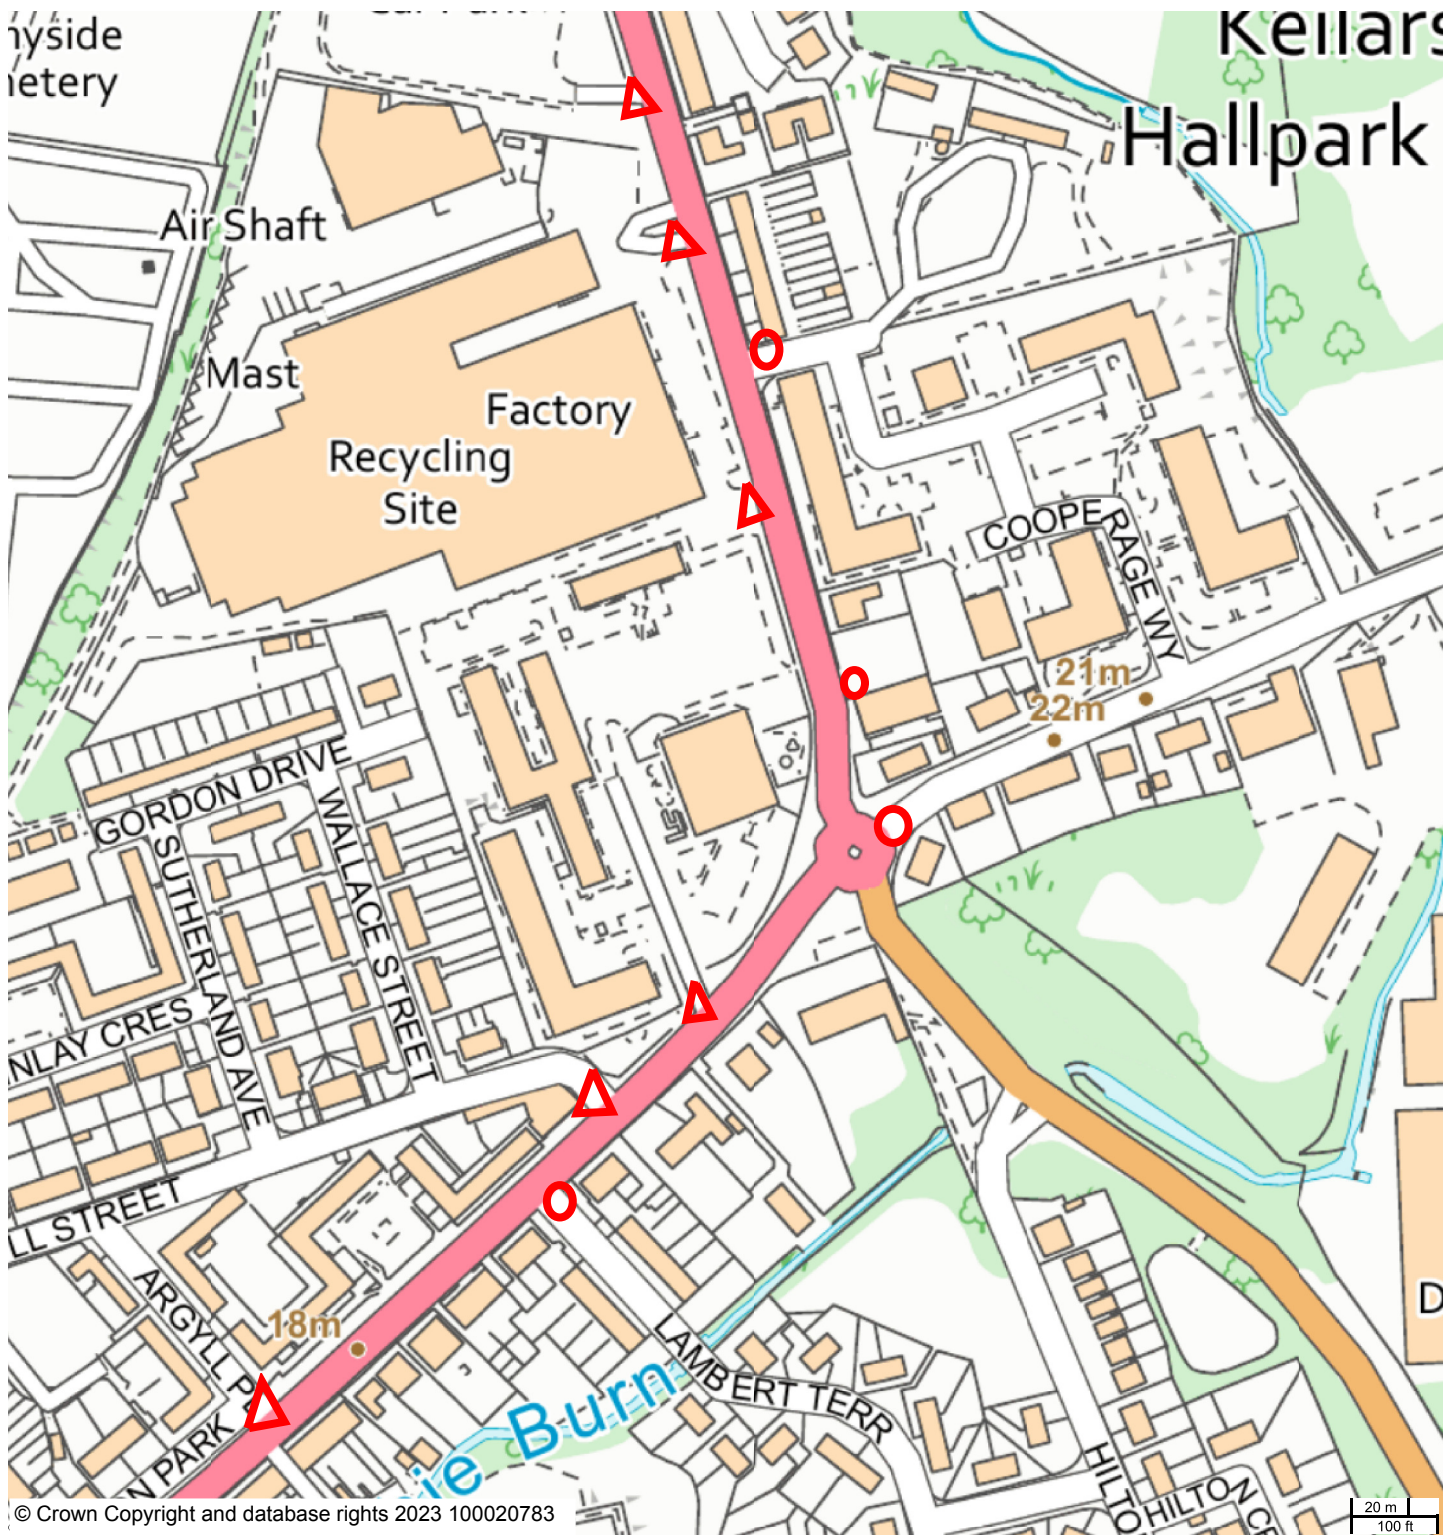

© Crown Copyright and database rights 2023 100020783

Alloa Half Marathon (Temporary Prohibition of Turning)

Page 1 Of 5

○ Right Turn Prohibition

△ Left Turn Prohibition