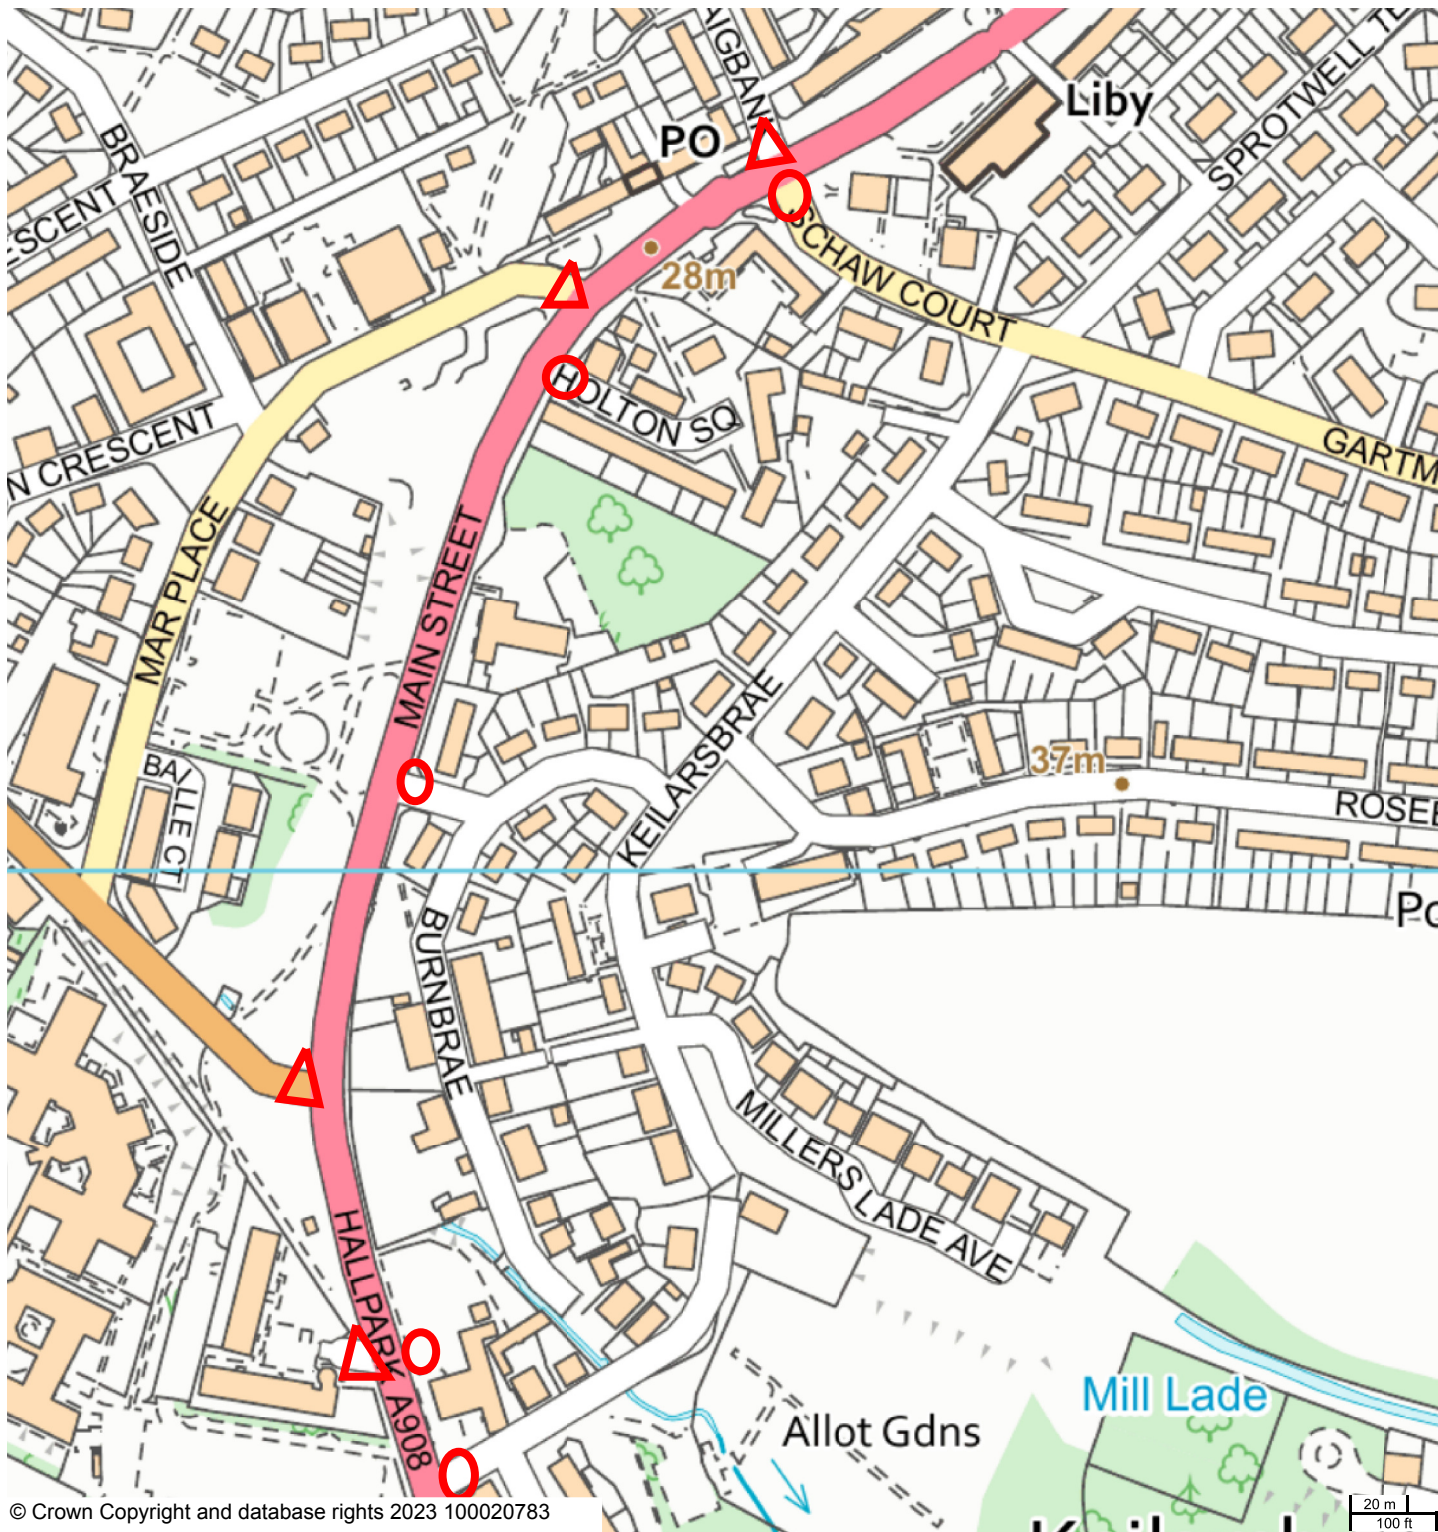

© Crown Copyright and database rights 2023 100020783

Alloa Half Marathon (Temporary Prohibition of Turning)

Page 2 of 5

Right Turn Prohibition

Left Turn Prohibition