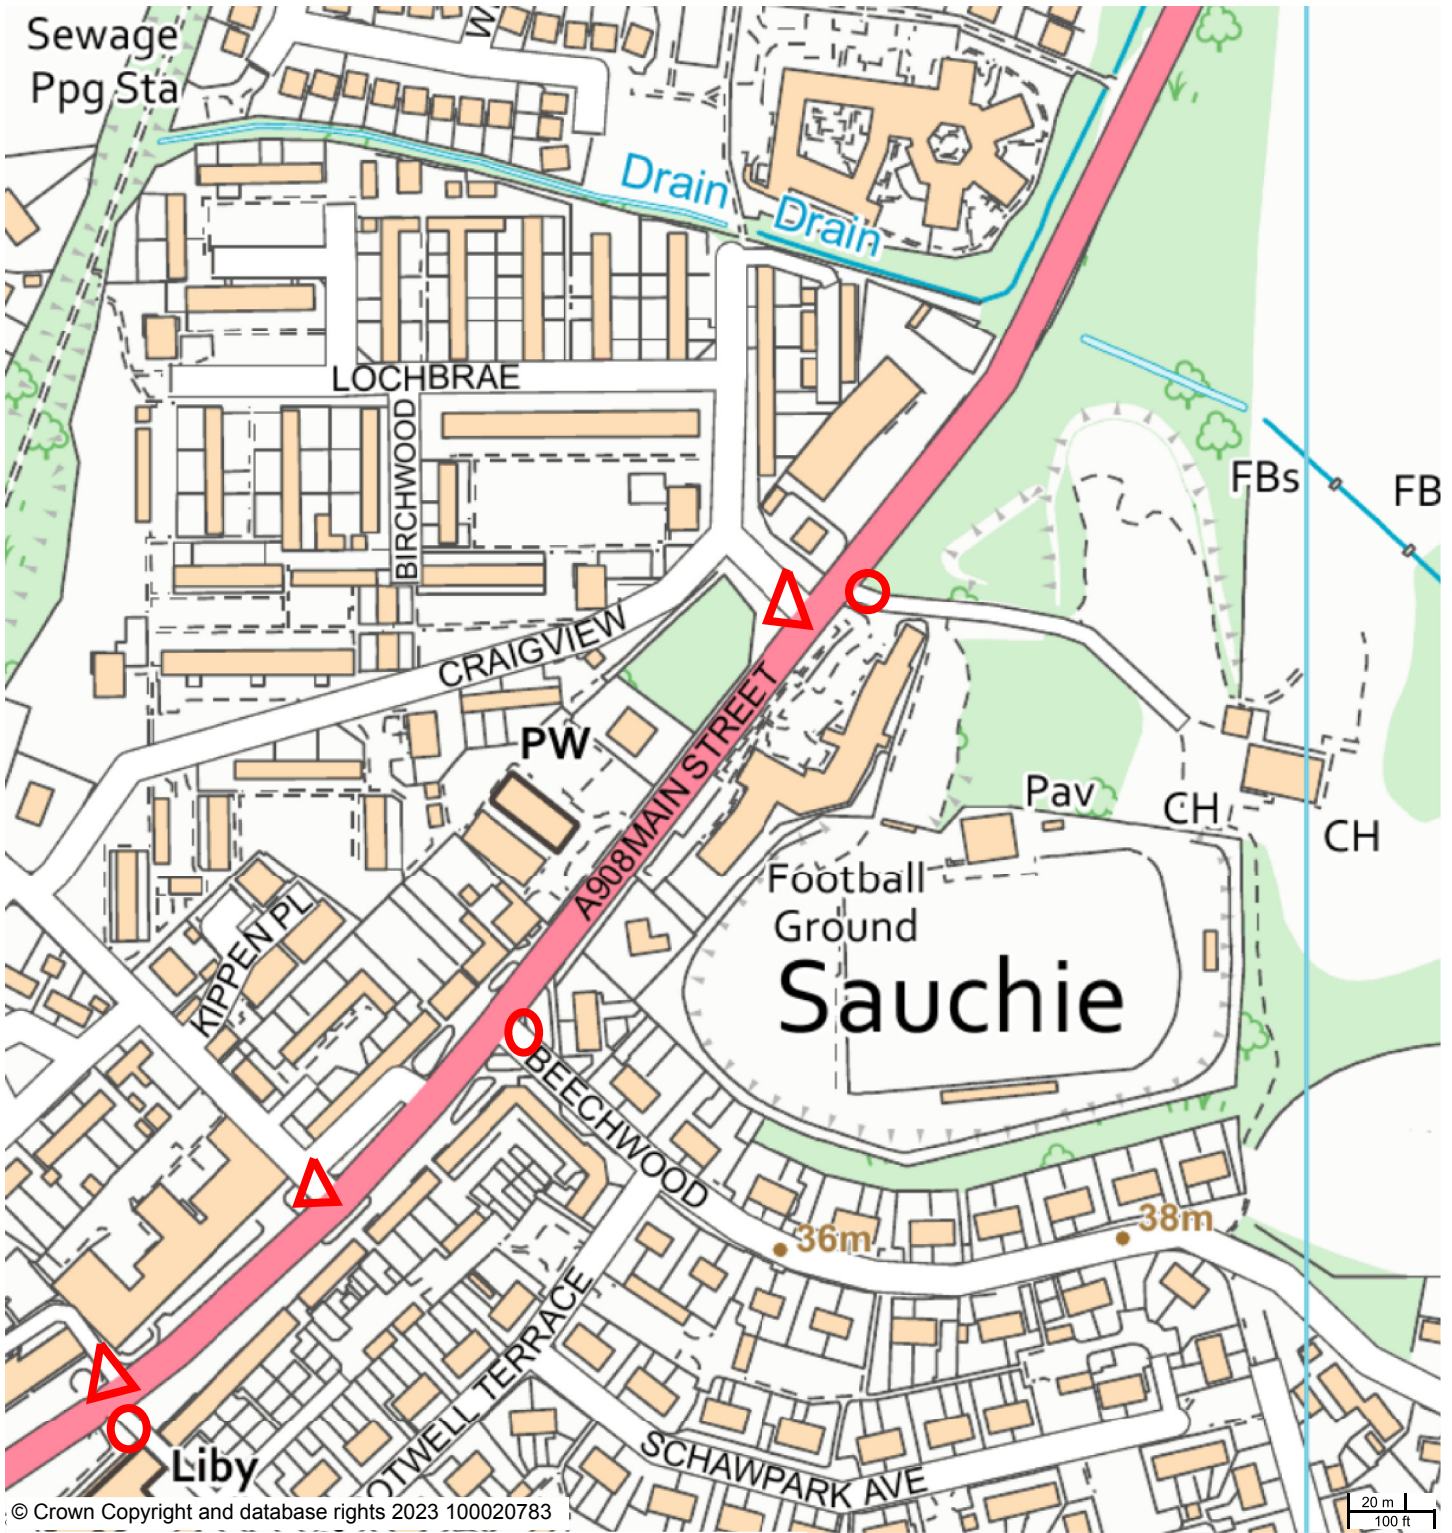

List of Roads	Section of road over which RIGHT turning will be prohibited from 0900 hours until 1200 hours on Sunday 12th March 2023
Lambert Terrace, Alloa	At the junction of Lambert Terrace, Alloa with A908 Whins Road, Alloa.
Carsebridge Road, Alloa	At the junction of Carsebridge Road with Whins Road Roundabout, Alloa.
Training Centre car park	At the junction of the training centre car park with A908 Hallpark.
Carsebridge Court, Sauchie	At the junction of Carsebridge Court with A908 Hallpark.
Hallpark, Sauchie	At the junction of Hallpark with A908 Hallpark.
Arnold Clark Access	At the junction of Arnold Clark access with A908 Hallpark.
Beechwood, Sauchie	At the junction of Beechwood, Sauchie with A908 Main Street, Sauchie.
Burnbrae, Sauchie	At the junction of Burnbrae, Sauchie with A908 Main Street, Sauchie.
Burnee, Fishcross	At the junction of Burnee, Fishcross with A908 Alloa Road, Fishcross.
Car Park at Library, Sauchie	At the junction of Car Park at Library, Sauchie with A908 Main Street, Sauchie.
Holton Square, Sauchie	At the junction of Holton Square, Sauchie with A908 Main Street, Sauchie.
Lawsell/Alloa Road, Fishcross	At the junction of Lawswell/Alloa Road, Fishcross with A908 Alloa Road, Fishcross.
Schaw Court, Sauchie	At the junction with Schaw Court, Sauchie with A908 Main Street, Sauchie.
Schawpark Golf Club, Sauchie	At the junction with Schawpark Golf Club, Sauchie with A908 Main Street, Sauchie.
Middleton, Menstrie	At the junction of Middleton Menstrie with C101 Cambus Road, Menstrie.
Broompark East, Menstrie	At the junction of Broompark East, Menstrie with C101 Cambus Road, Menstrie.
Alternative Route	Local traffic diversion routes will be signposted.

Page 1 Of 5

○ Right Turn Prohibition

△ Left Turn Prohibition

© Crown Copyright and database rights 2023 100020783

Alloa Half Marathon (Temporary Prohibition of Turning)

Page 2 of 5

 Right Turn Prohibition

 Left Turn Prohibition