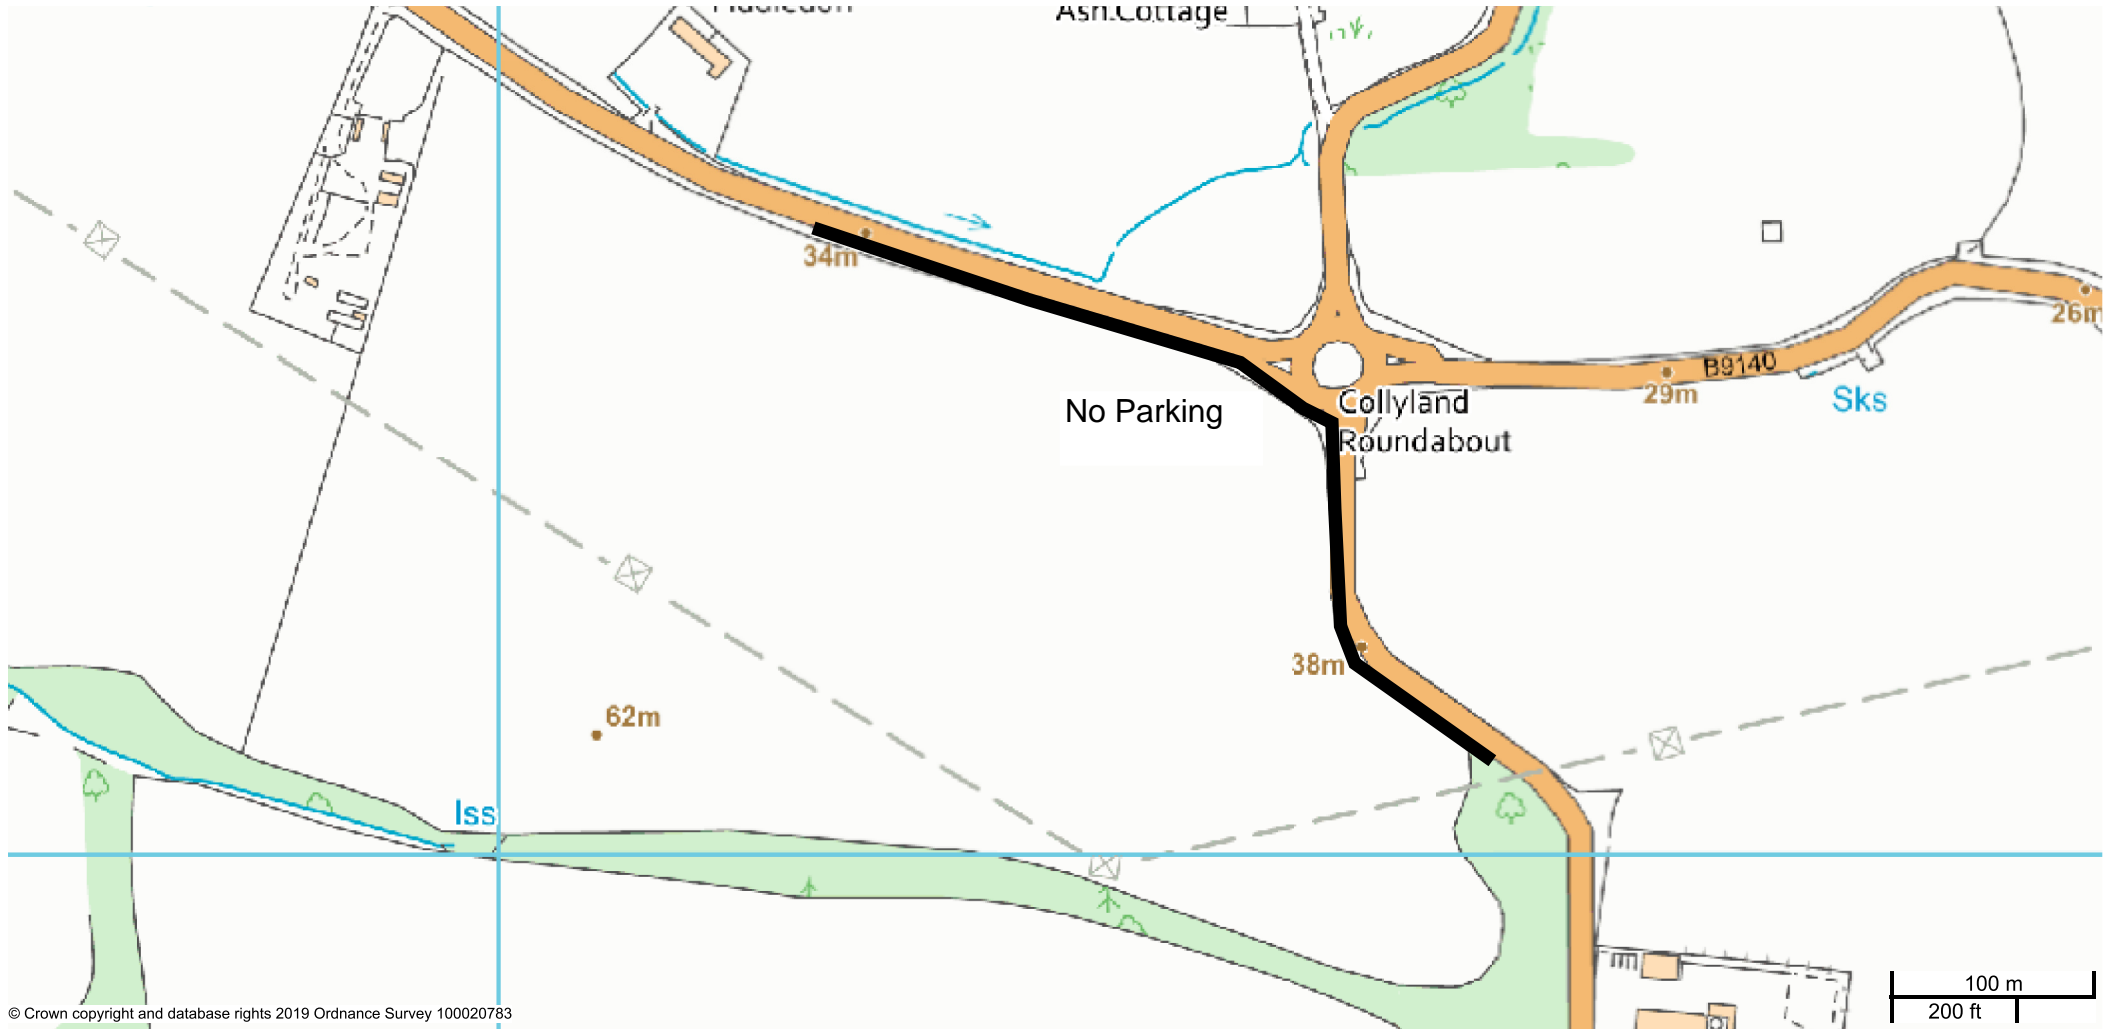

Print Title

Creator

Twin Shocks
Schedule 1 - No Parking Restrictions