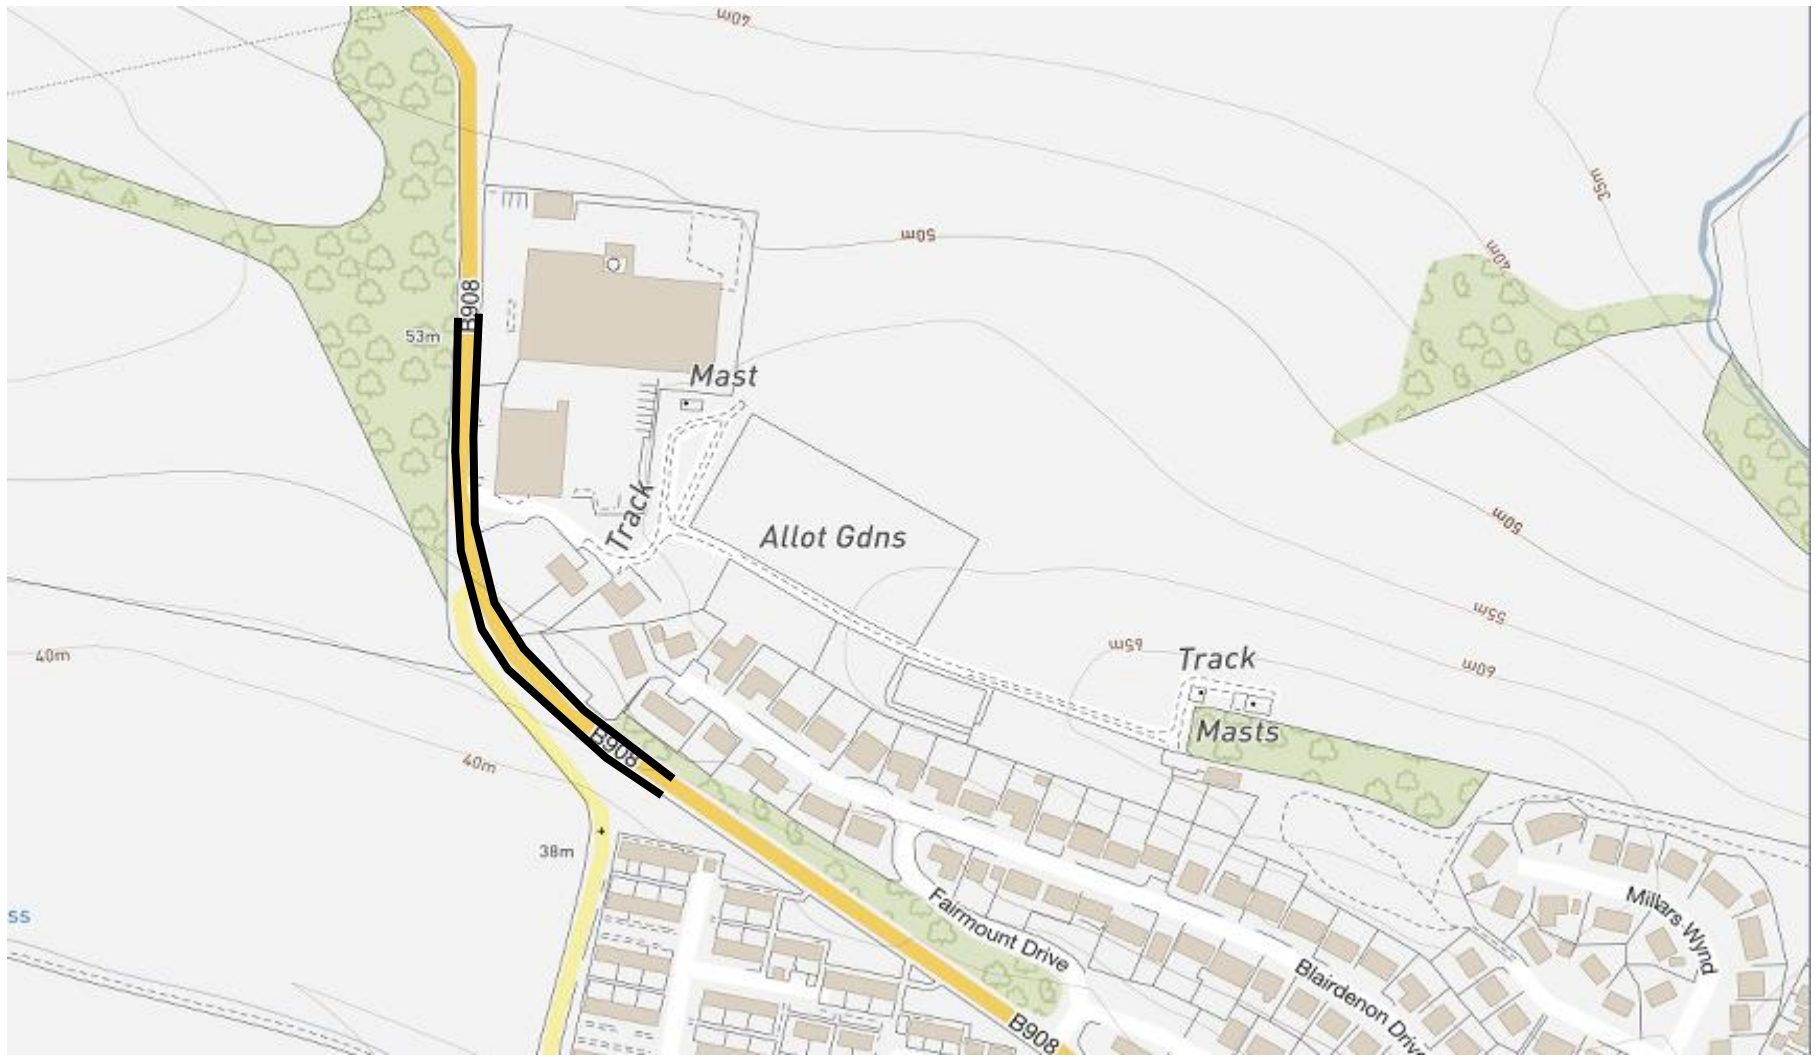

Twin Shocks Event
Schedule 2 - waiting restrictions