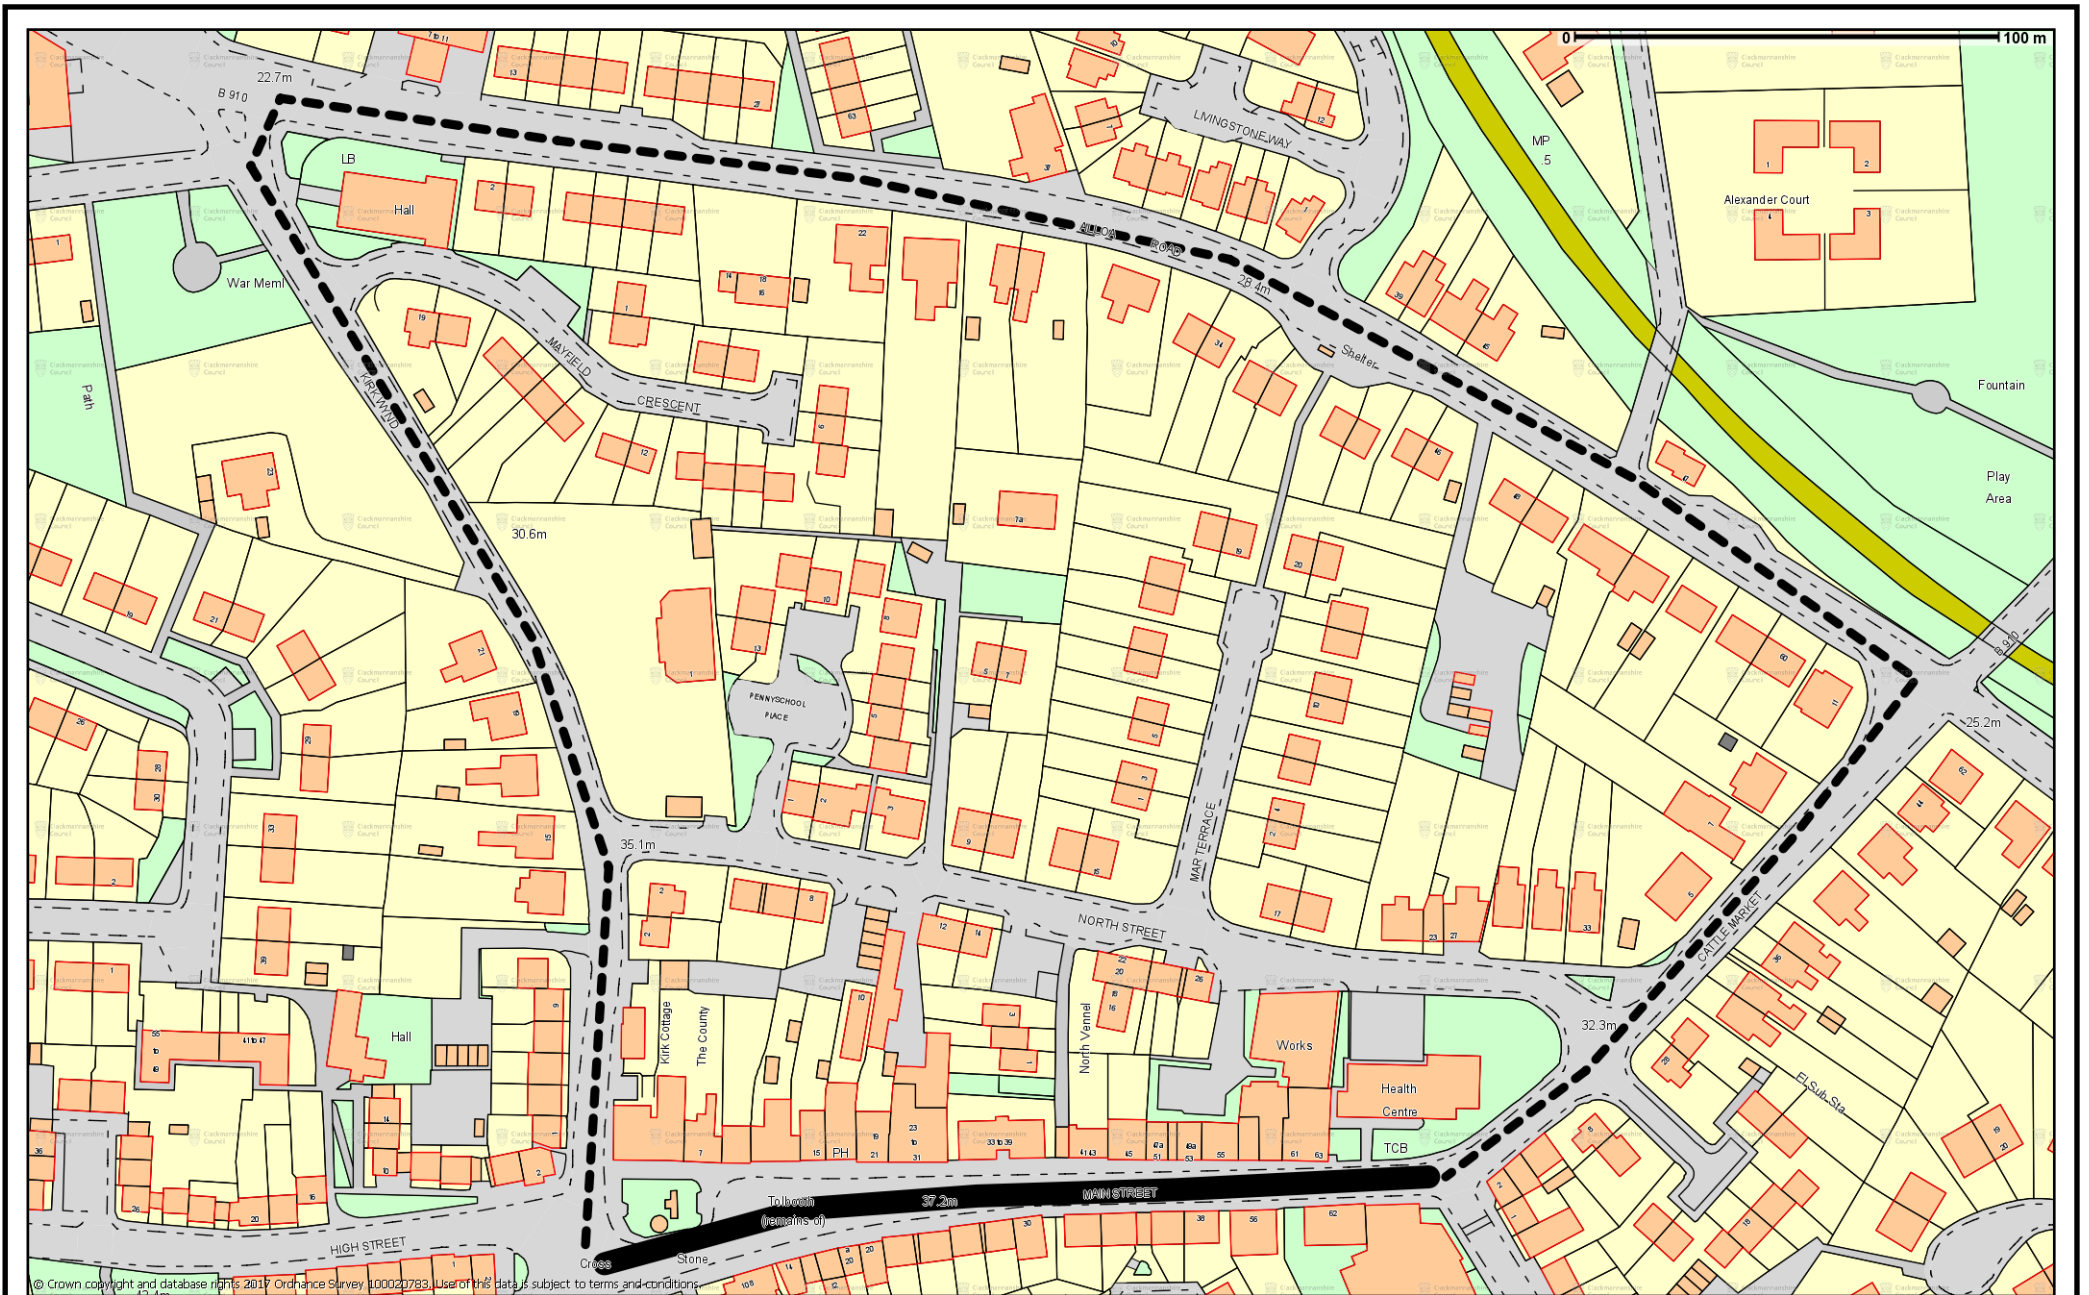

© Crown copyright and database rights 2017 Ordnance Survey 100020783. You are permitted to use this data solely to enable you to respond to, or interact with, the organisation that provided you with the data. You are not permitted to copy, sub-licence, distribute or sell any of this data to third parties in any form.

Scale 1:1786

Clackmannan Christmas Light Switch on
Road Closure

Clackmannanshire Council