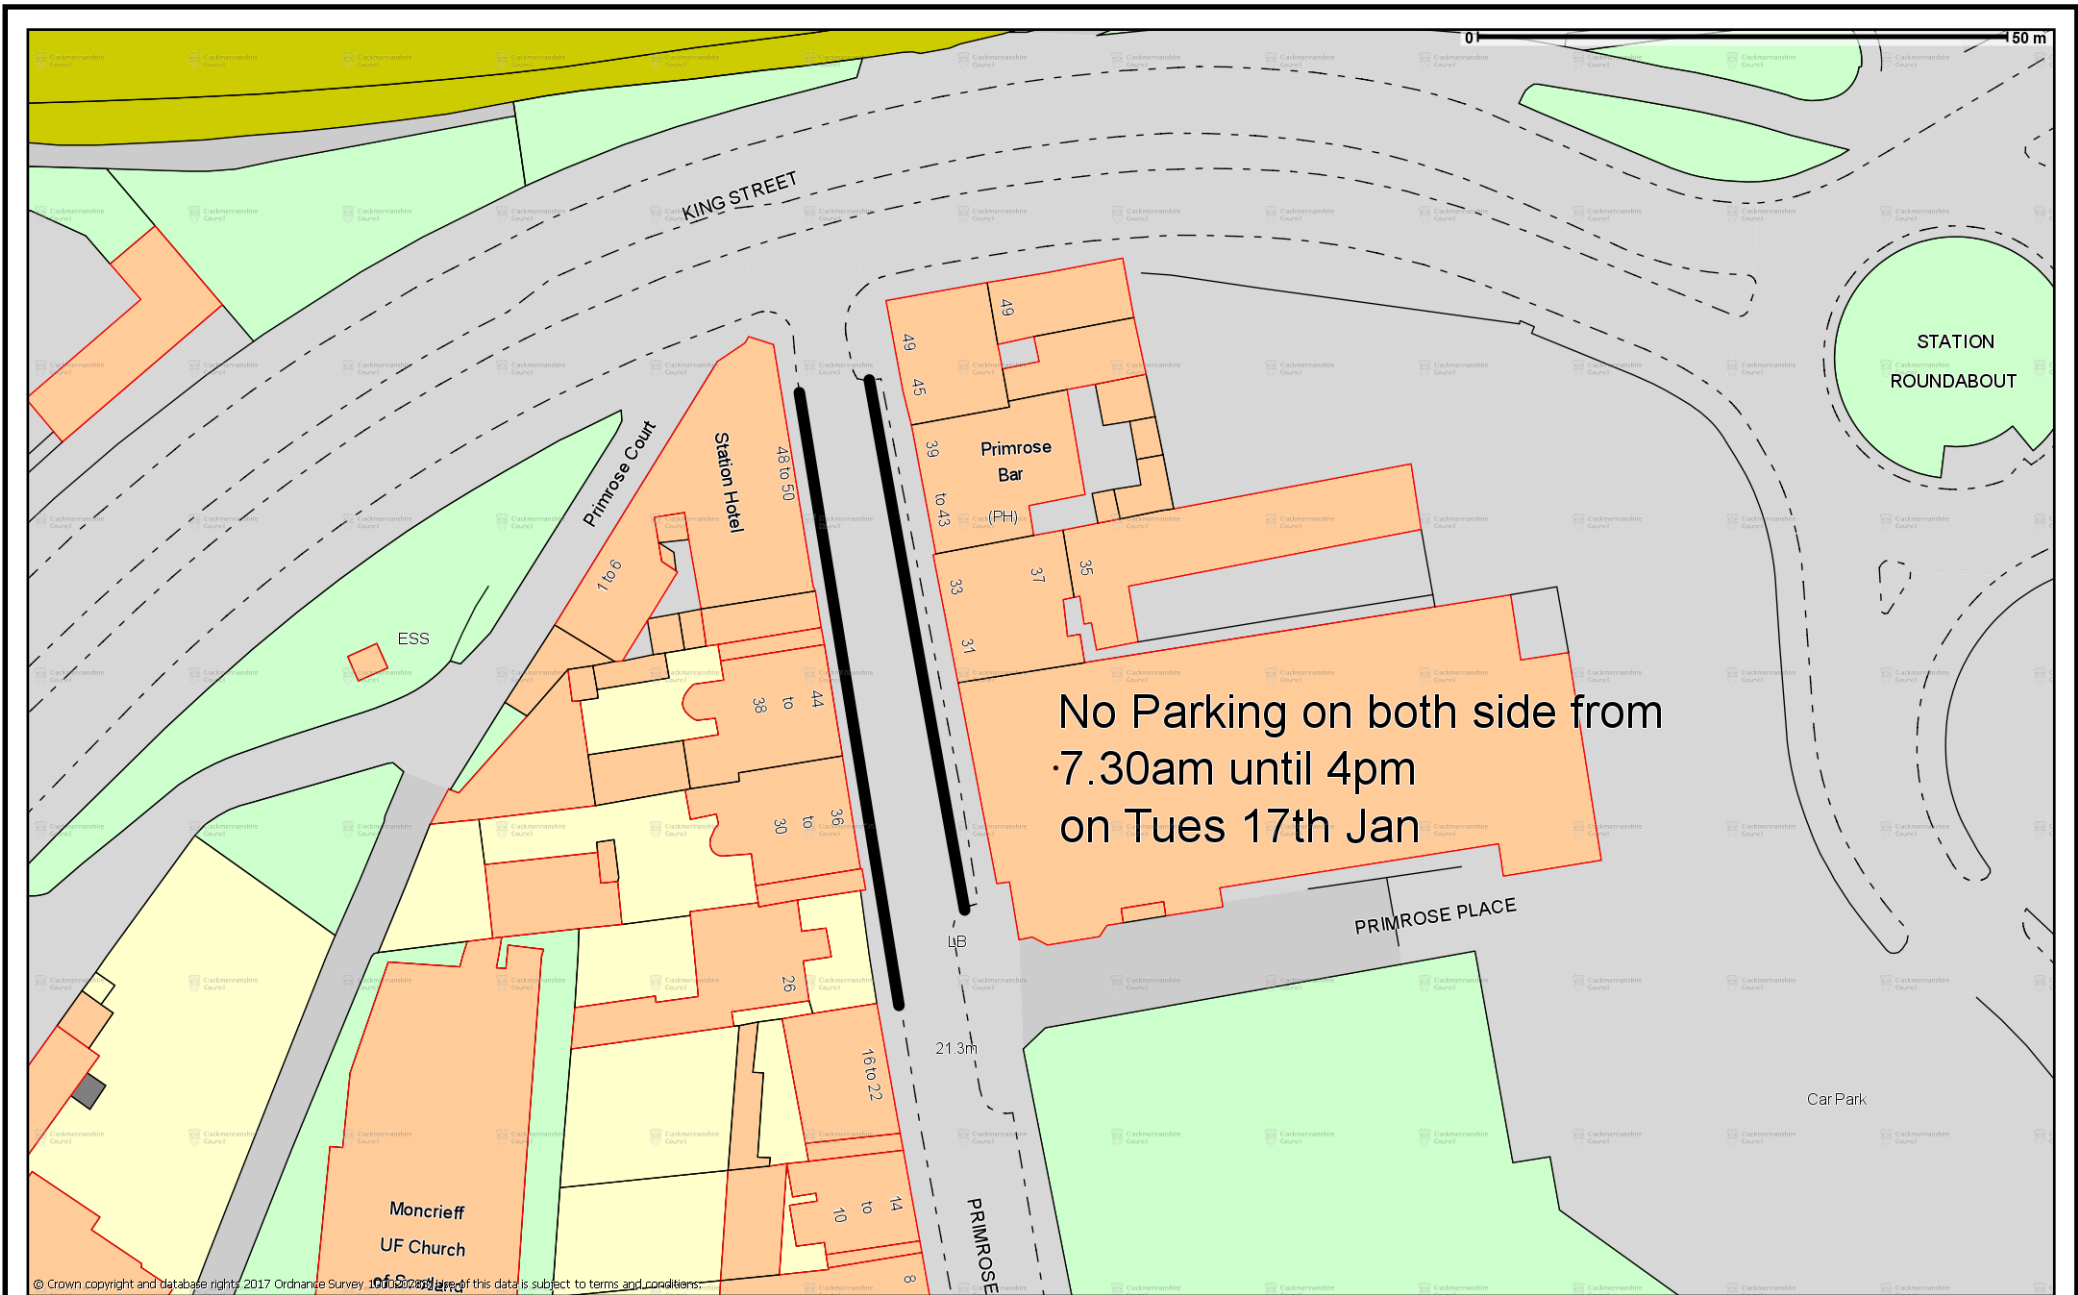

**Clackmannanshire
Council**

www.clacksweb.org.uk

PRIMROSE STREET, ALLOA

NOTICE OF EMERGENCY SUSPENSION OF PARKING ORDER 2017

NOTICE IS HEREBY GIVEN that, in terms of Section 14 of the Road Traffic Regulation Act 1984 (as amended), parking on the section of road described in the Schedule attached hereto, will be suspended from 0730 hours until 1600 hours on Tuesday 17th January 2017. The emergency suspension of parking is necessary to check for damage after recent high winds with a Mounted Platform

Garry Dallas
Executive Director

Dated this Twelfth Day of January, Two Thousand and Seventeen

Clackmannanshire Council, Kilncraigs, Greenside Street, Alloa, FK10 1EB

SCHEDULE	
List of Roads	Section of road over which an emergency suspension of parking will be applicable form 0730 hours until 1600 hours on Tuesday 17th January 2017.
Primrose Street, Alloa	Both sides from its junction with A907 King Street until its junction with Primrose Place, a distance of 50 metres or thereby.

© Crown copyright and database rights 2017 Ordnance Survey 100020783. You are permitted to use this data solely to enable you to respond to, or interact with, the organisation that provided you with the data. You are not permitted to copy, sub-licence, distribute or sell any of this data to third parties in any form.