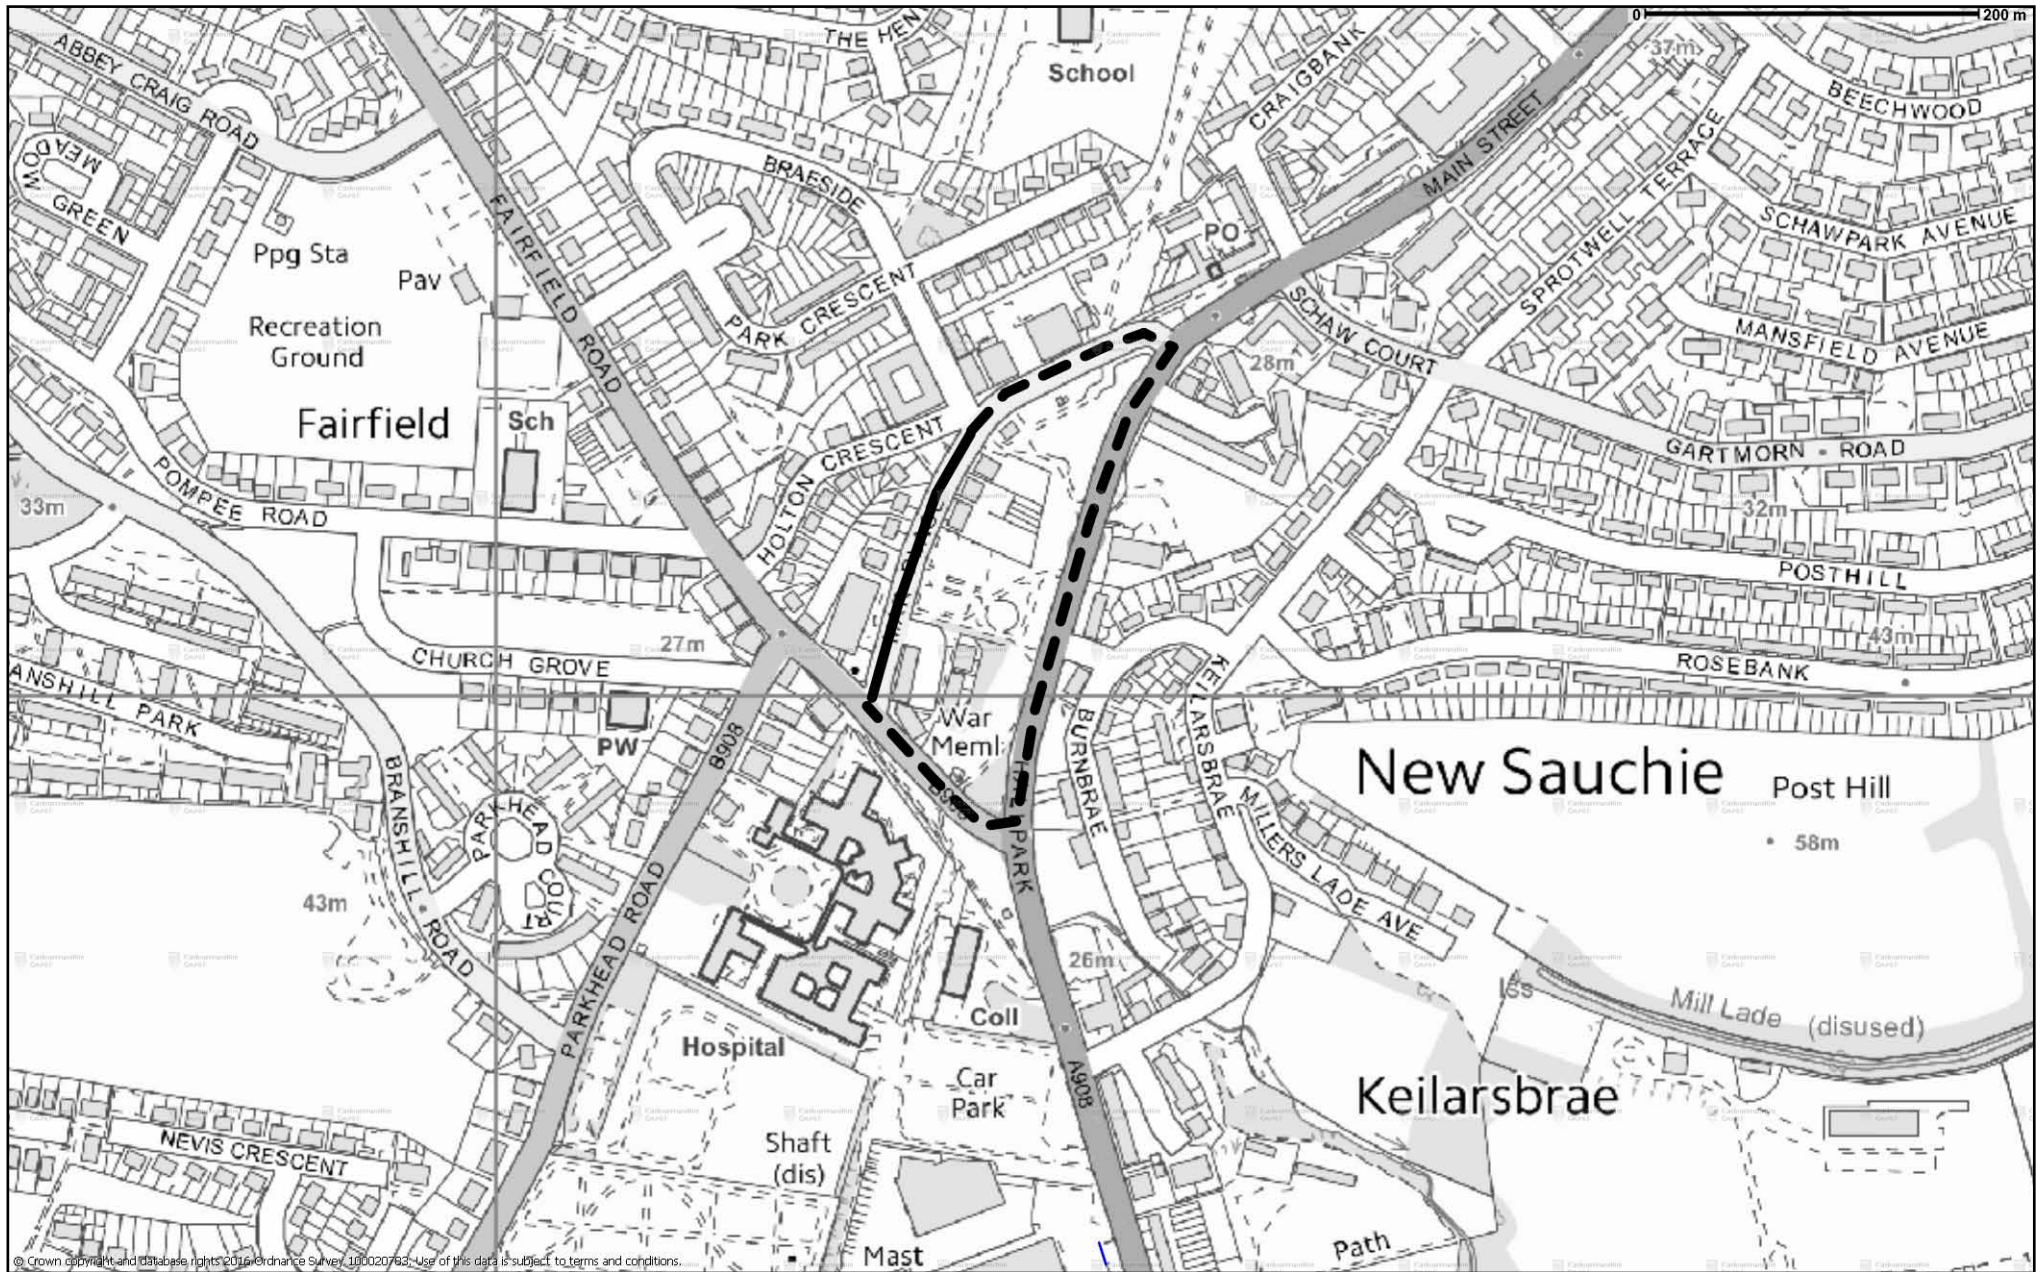

© Crown copyright and database rights 2016 Ordnance Survey 100020783. You are permitted to use this data solely to enable you to respond to, or interact with, the organisation that provided you with the data. You are not permitted to copy, sub-licence, distribute or sell any of this data to third parties in any form.

Scale 1:4536

TRO2016_093 Sauchie Xmas

Road Closure - solid Diversion - dashed

Clackmannanshire Council