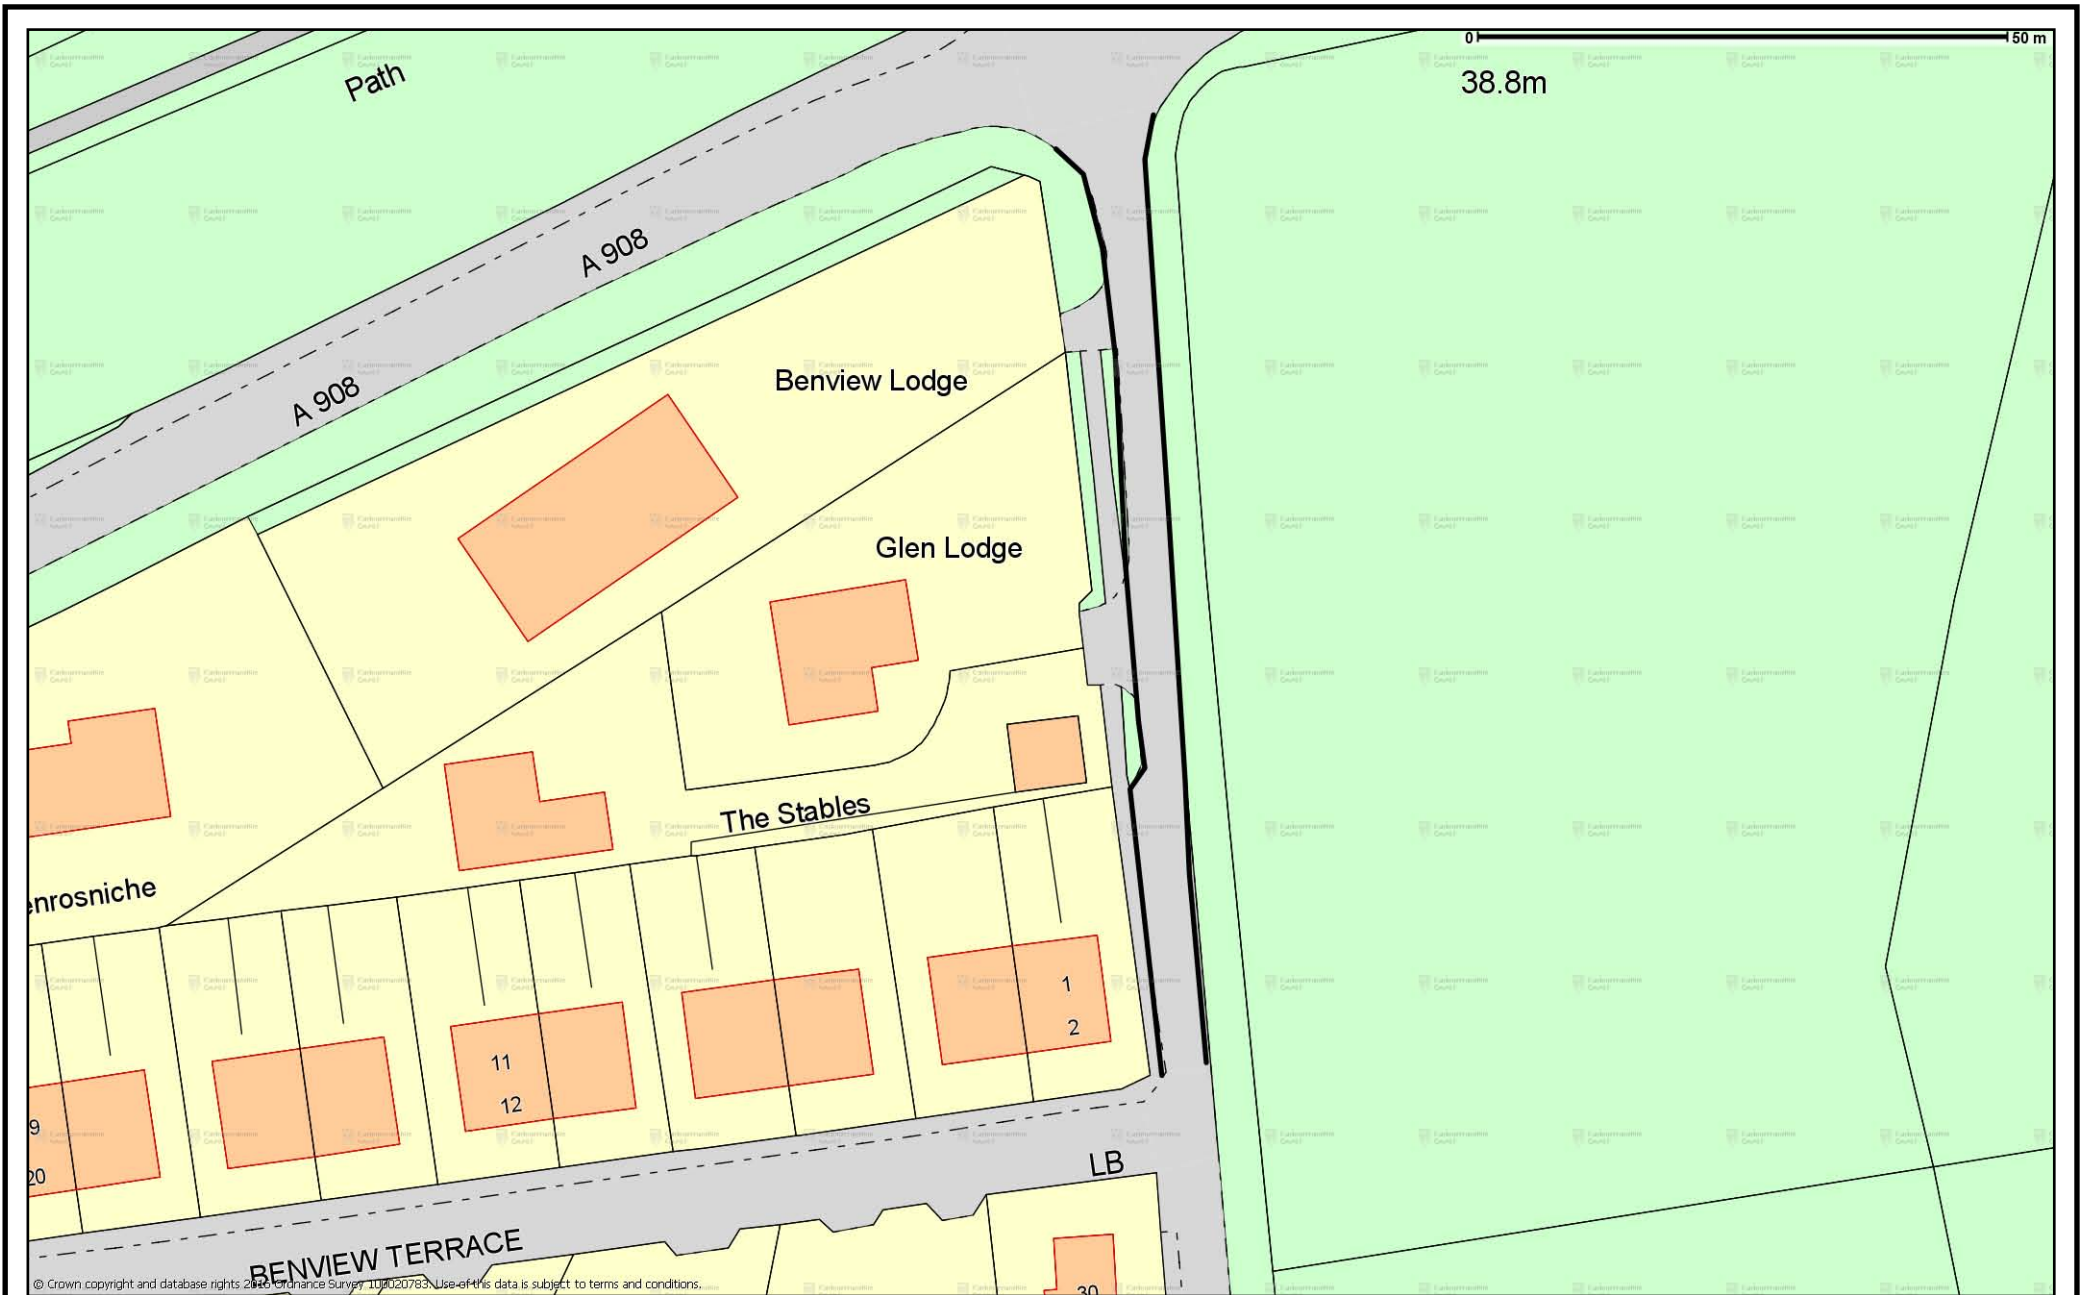

© Crown copyright and database rights 2016 Ordnance Survey 100020783. You are permitted to use this data solely to enable you to respond to, or interact with, the organisation that provided you with the data. You are not permitted to copy, sub-licence, distribute or sell any of this data to third parties in any form.

Scale 1:714

Blackfaulds Road, Benview
Temporary Parking Suspension