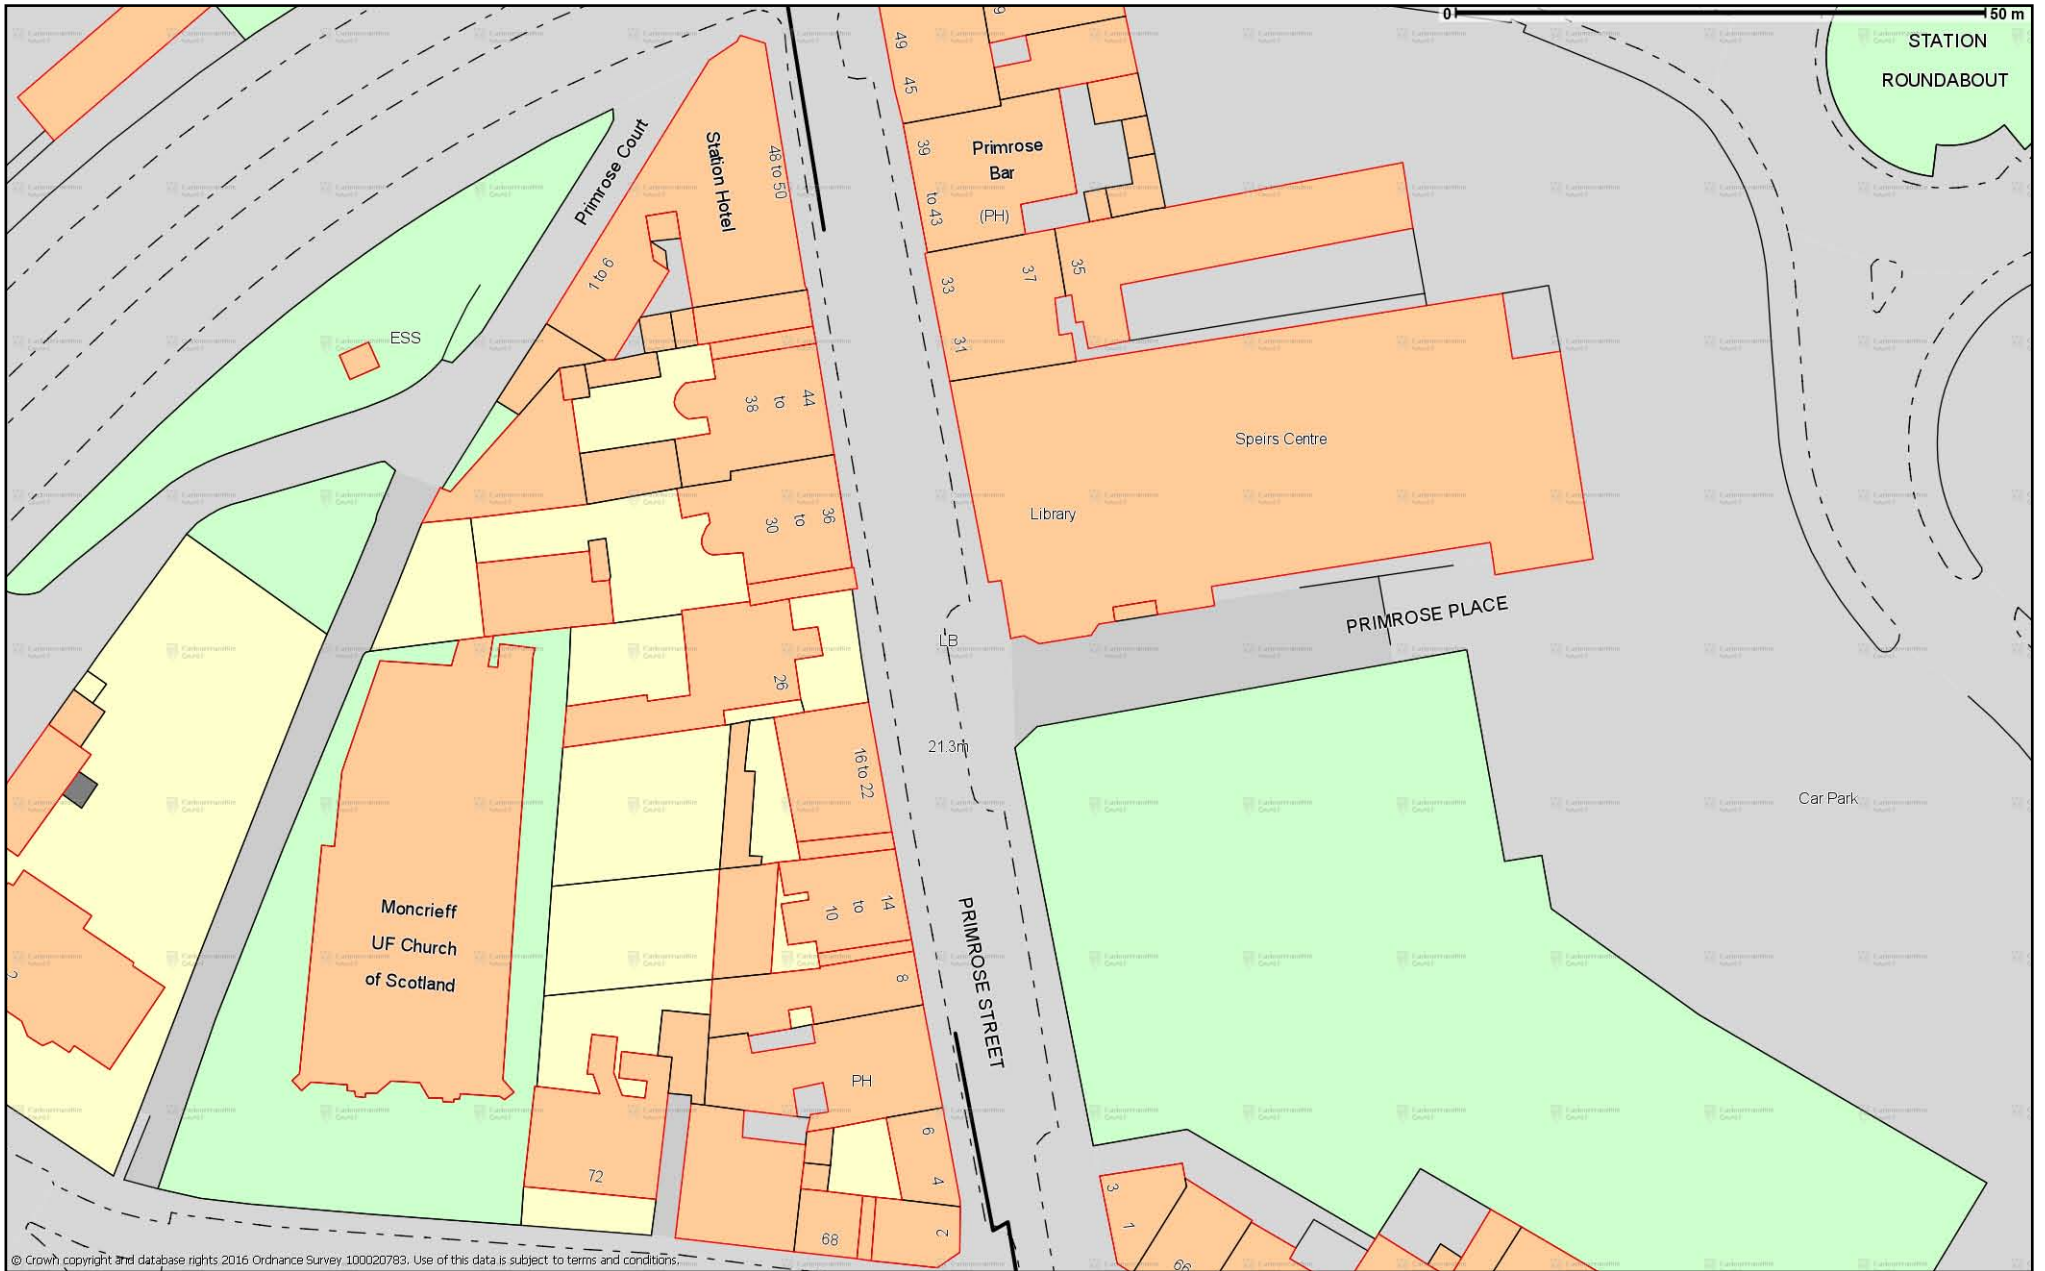

**Clackmannanshire
Council**

www.clacksweb.org.uk

PRIMROSE STREET, ALLOA

NOTICE OF EMERGENCY TEMPORARY NO PARKING RESTRICTION 2016

NOTICE IS HEREBY GIVEN that, in terms of Section 14 of the Road Traffic Regulation Act 1984 (as amended), the section of road described in the Schedule attached hereto, will be a no parking restriction from 0600 hours until 1900 hours on Sunday 4th September 2016 and Sunday 11th September 2016. The emergency no parking restriction is required to make sure buses can make the turn at either end of Primrose Street during the closure of Marshall Roundabout.

**Garry Dallas
Executive Director**

Dated this Second Day of September, Two Thousand and Sixteen

Clackmannanshire Council, Kilncraigs, Greenside Street, Alloa, FK10 1EB

SCHEDULE	
List of Roads	Section of road over which temporary emergency no parking restriction is applicable from 0600 hours until 1900 hours on Sunday 4th September 2016 and Sunday 11th September 2016.
Primrose Street, Alloa	West Side From its junction with A907 southwards for a distance of 25 metres or thereby.
Primrose Street, Alloa	West Side From its junction with Drysdale Street northwards for a distance of 25 metres or thereby.

© Crown copyright and database rights 2016 Ordnance Survey 100020783. Use of this data is subject to terms and conditions.

© Crown copyright and database rights 2016 Ordnance Survey 100020783. You are permitted to use this data solely to enable you to respond to, or interact with, the organisation that provided you with the data. You are not permitted to copy, sub-licence, distribute or sell any of this data to third parties in any form.

Scale 1:714

Primrose Street, Alloa
No Parking (Sun 4th Sept & 11th Sept)