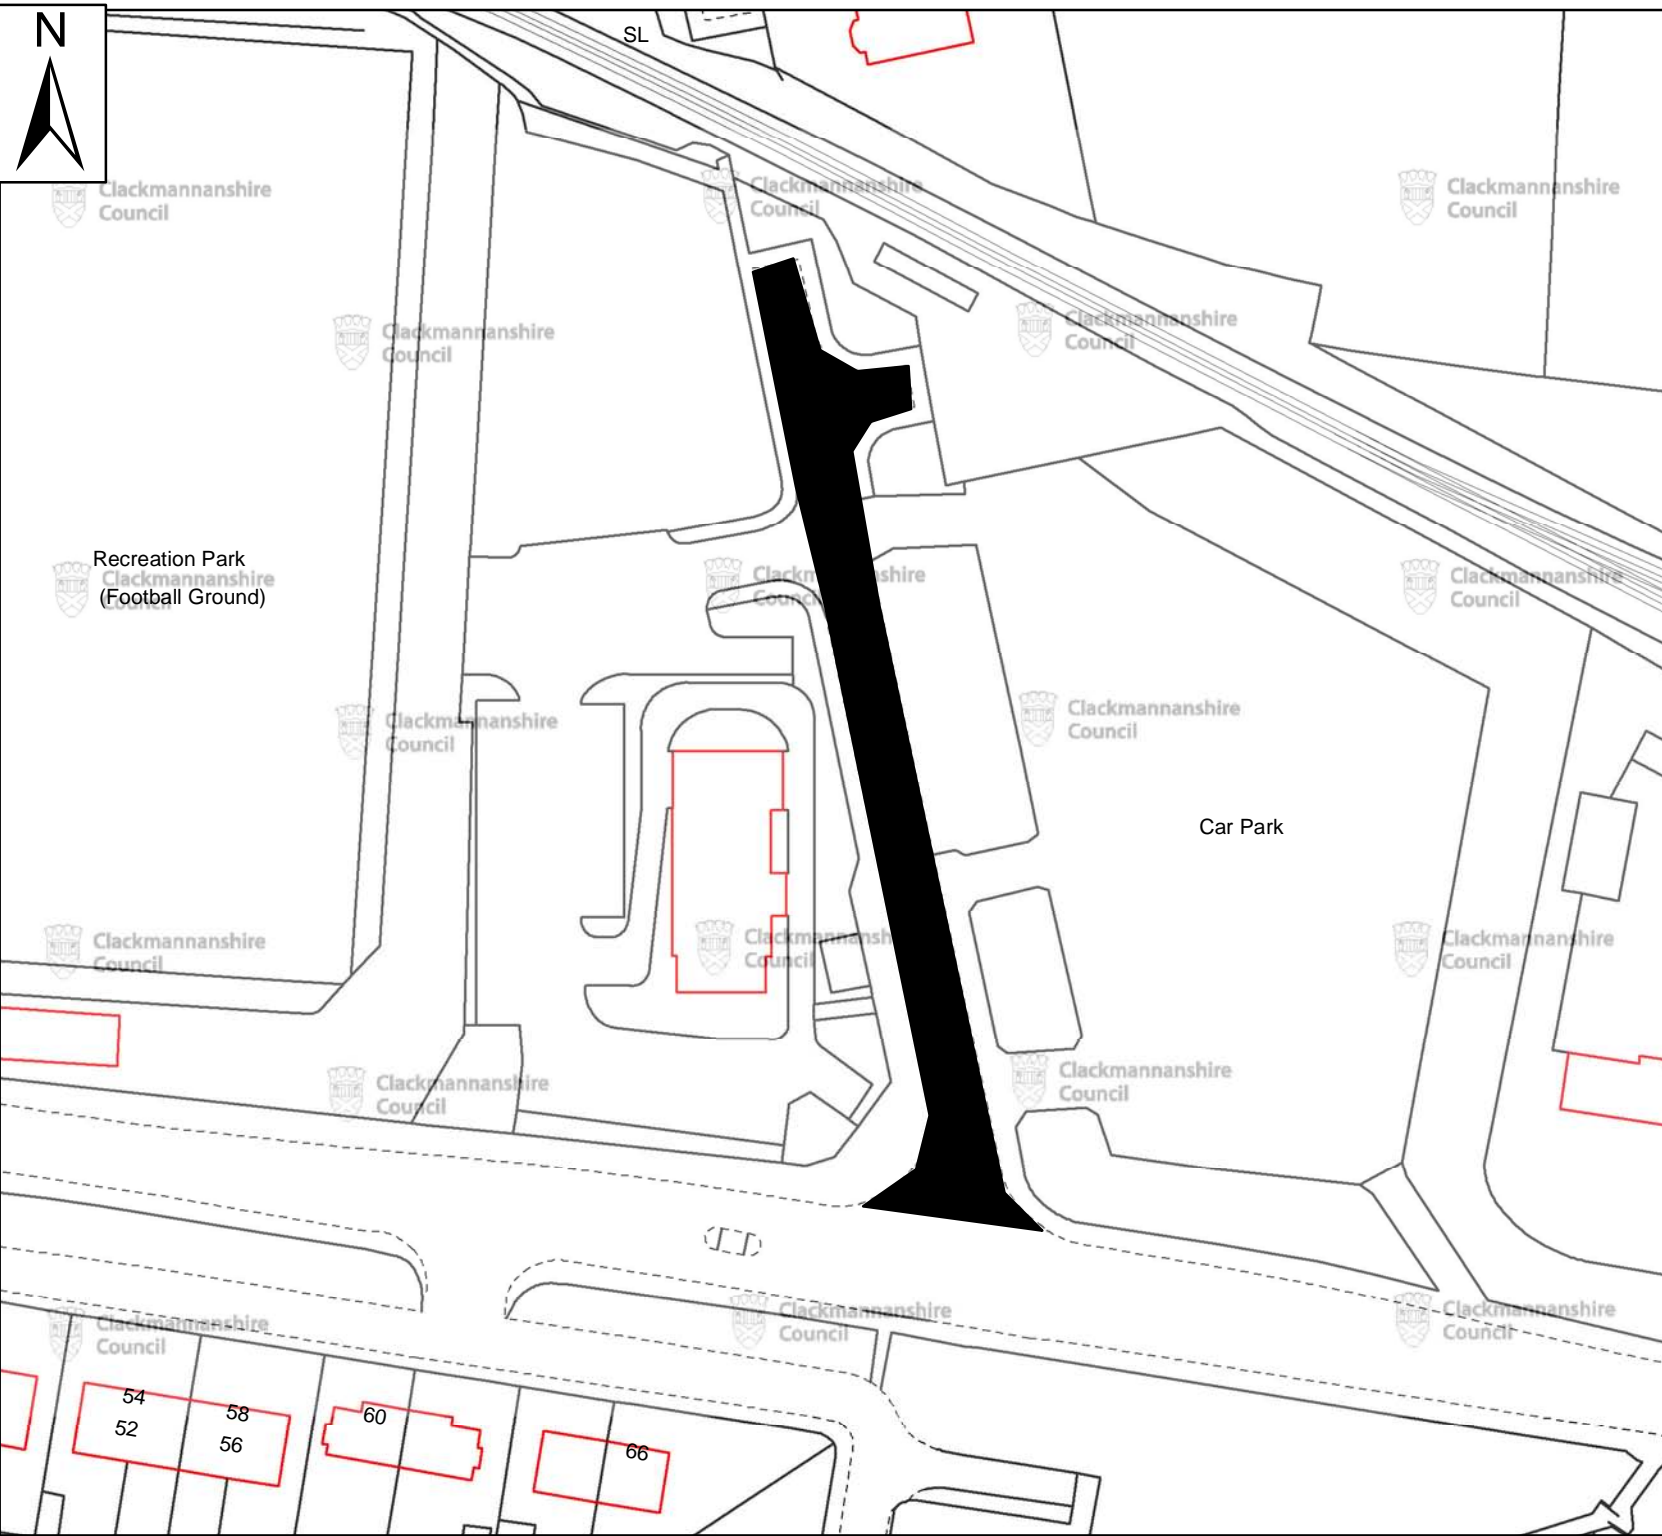

HILTON ROAD, ALLOA (SOUTH SECTION)

NOTICE OF EMERGENCY WAITING RESTRICTIONS 2014

NOTICE IS HEREBY GIVEN that, in terms of Section 14 of the Road Traffic Regulation Act 1984 (as amended), the section of road described in the Schedule attached hereto, where there will be waiting restrictions from 1100 hours until 1800 hours on Saturday 20th September 2014. The emergency waiting restrictions are necessary to facilitate flow of traffic before, during and after the football match at Alloa Athletic home ground Recreation Park, Alloa and to allow access/egress for buses during the stated period.

Garry Dallas
Director of Services to Communities

Dated this Eighteenth Day of September, Two Thousand and Fourteen

Clackmannanshire Council, Kilncraigs, Alloa, FK10 1EB

SCHEDULE	
List of Roads	Section of road over which the no waiting restrictions are applicable from 1100 hours until 1800 hours on Saturday 20th September 2014.
Hilton Road, Alloa (South Section)	Both Sides From its junction with A907 Clackmannan Road northwards to the railway line.

Emergency Waiting Restrictions

DRG14-079
 Hilton Road (south side), Alloa
 Emergency Waiting Restrictions

Scale : NTS
 Paper Size : A4

Date : Sept 2014

 **Clackmannanshire Council**
www.clacksweb.org.uk
 Services to Communities
 Kilncraigs
 Greenside Street
 Alloa
 FK10 1EB