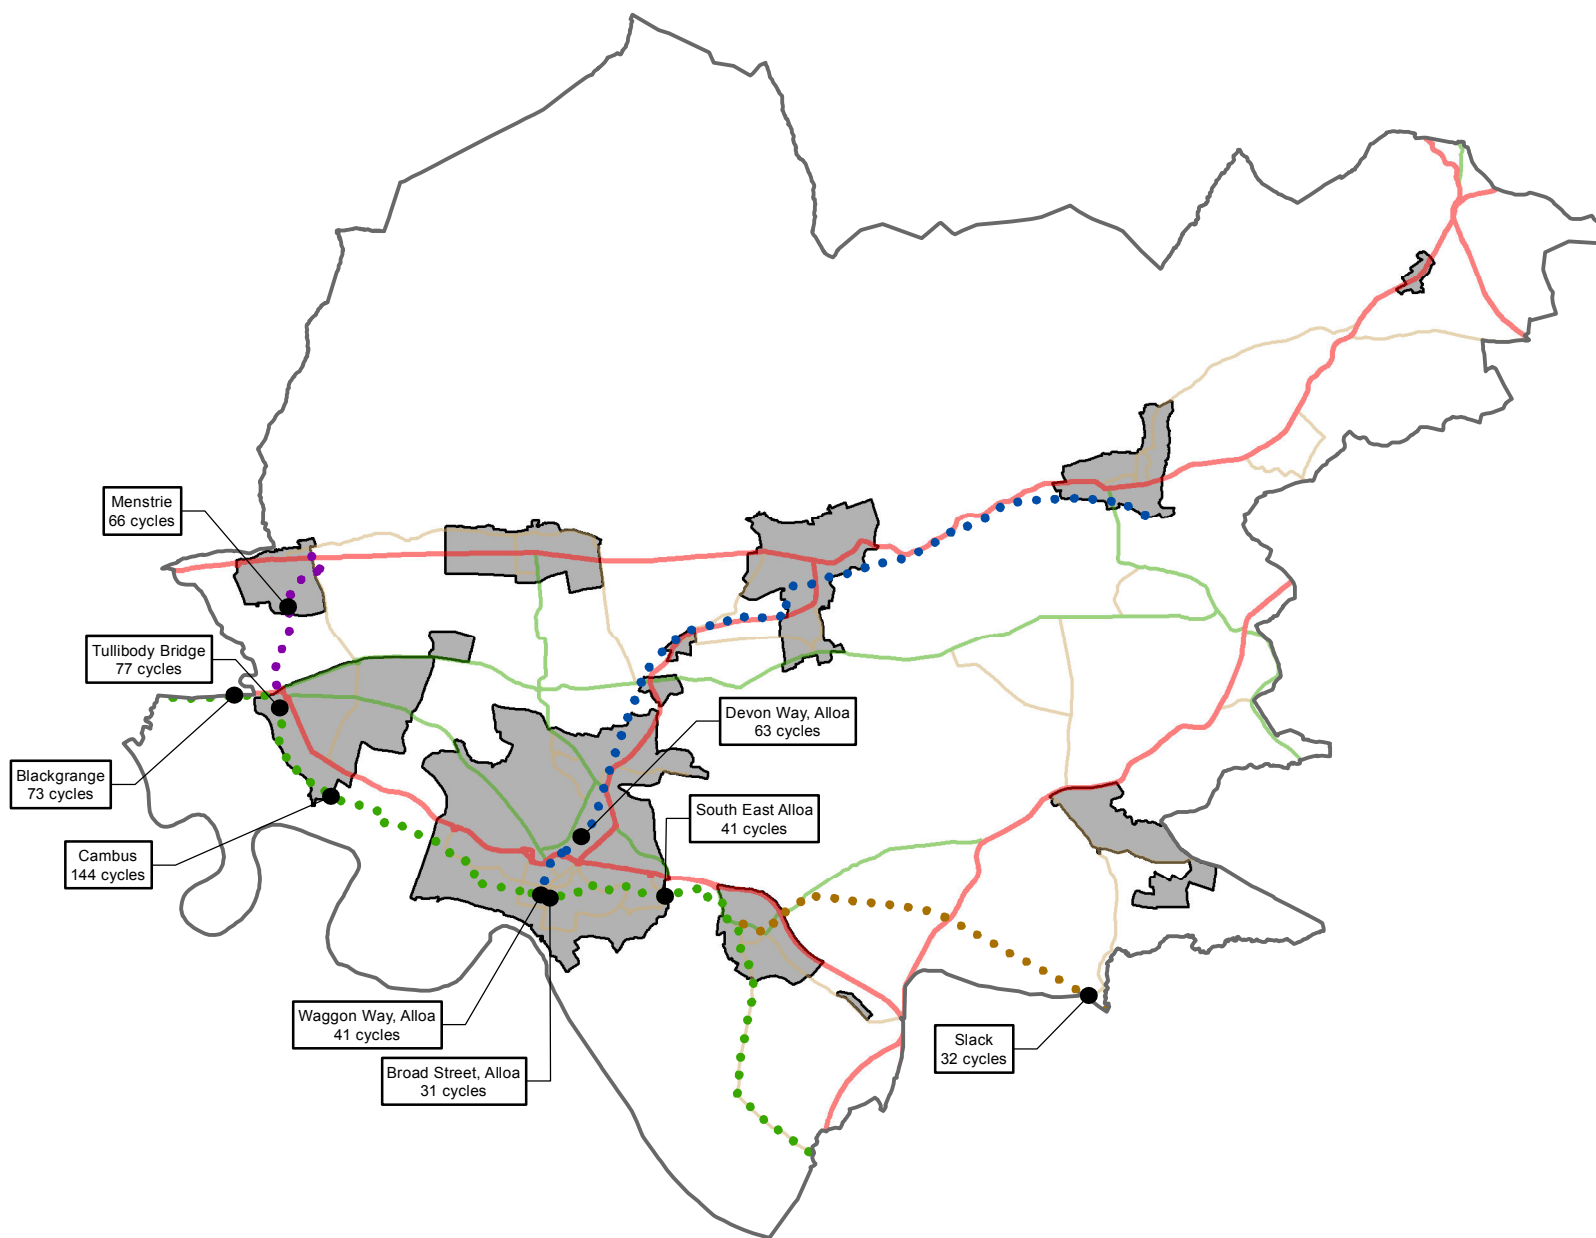

# Average Daily Cycle Traffic 2013

## Legend

- Cycle Counter Locations
- National Cycle Network**
  - NCN76
  - NCN764
  - NCN767
  - NCN768
- Urban Settlements
- A Road
- B Road
- Minor Road

Scale : 1:100,000  
Paper Size : A4

Date : January 2015