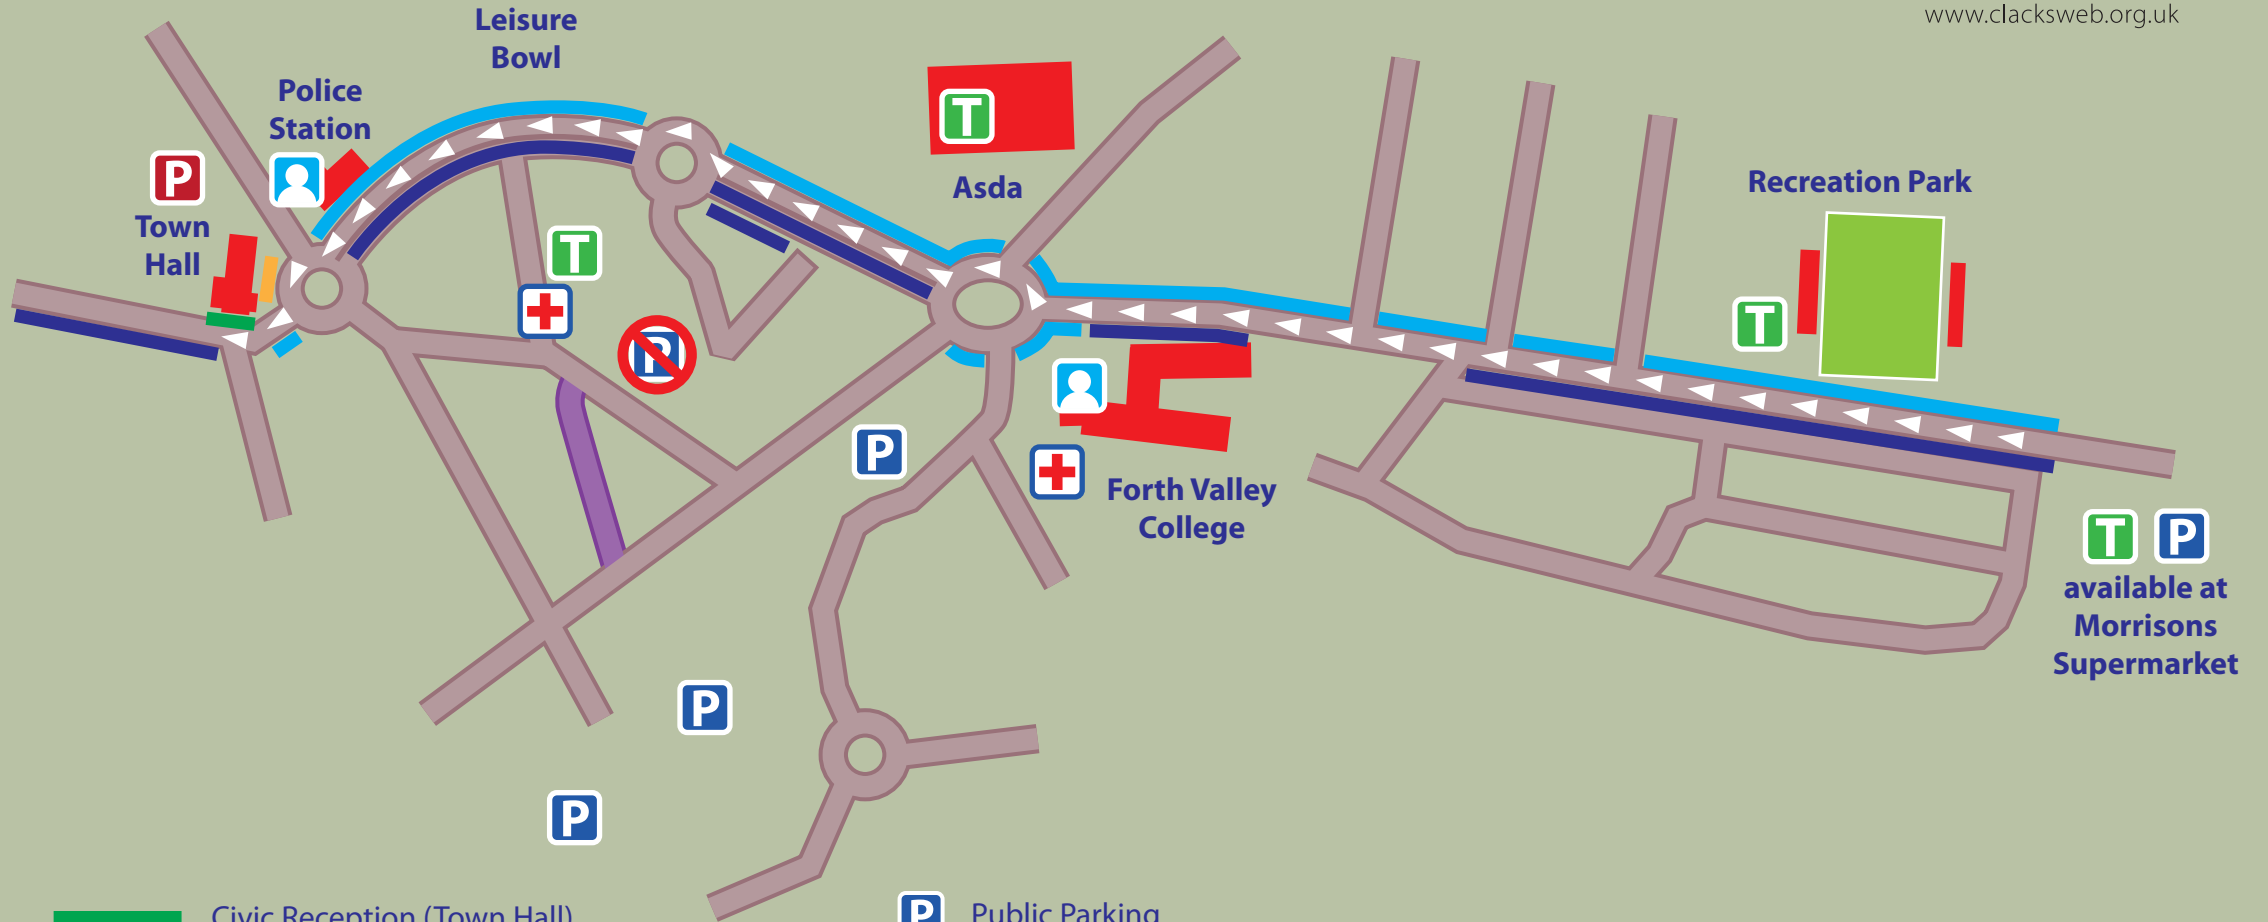

# Olympic Torch Relay Route

Clackmannanshire Council

[www.clacksweb.org.uk](http://www.clacksweb.org.uk)

T P  
available at  
Morrisons  
Supermarket

- Civic Reception (Town Hall)
- School children
- Disabled viewing point
- Public view points
- ◀ ◀ ◀ Torch Relay Route
- High Street Event (closed 10am to 12 noon)
- P Public Parking
- P No Parking Permitted
- P Civic Reception Parking Only
- T Toilets
- + First Aid
- ⬆ Missing / found children