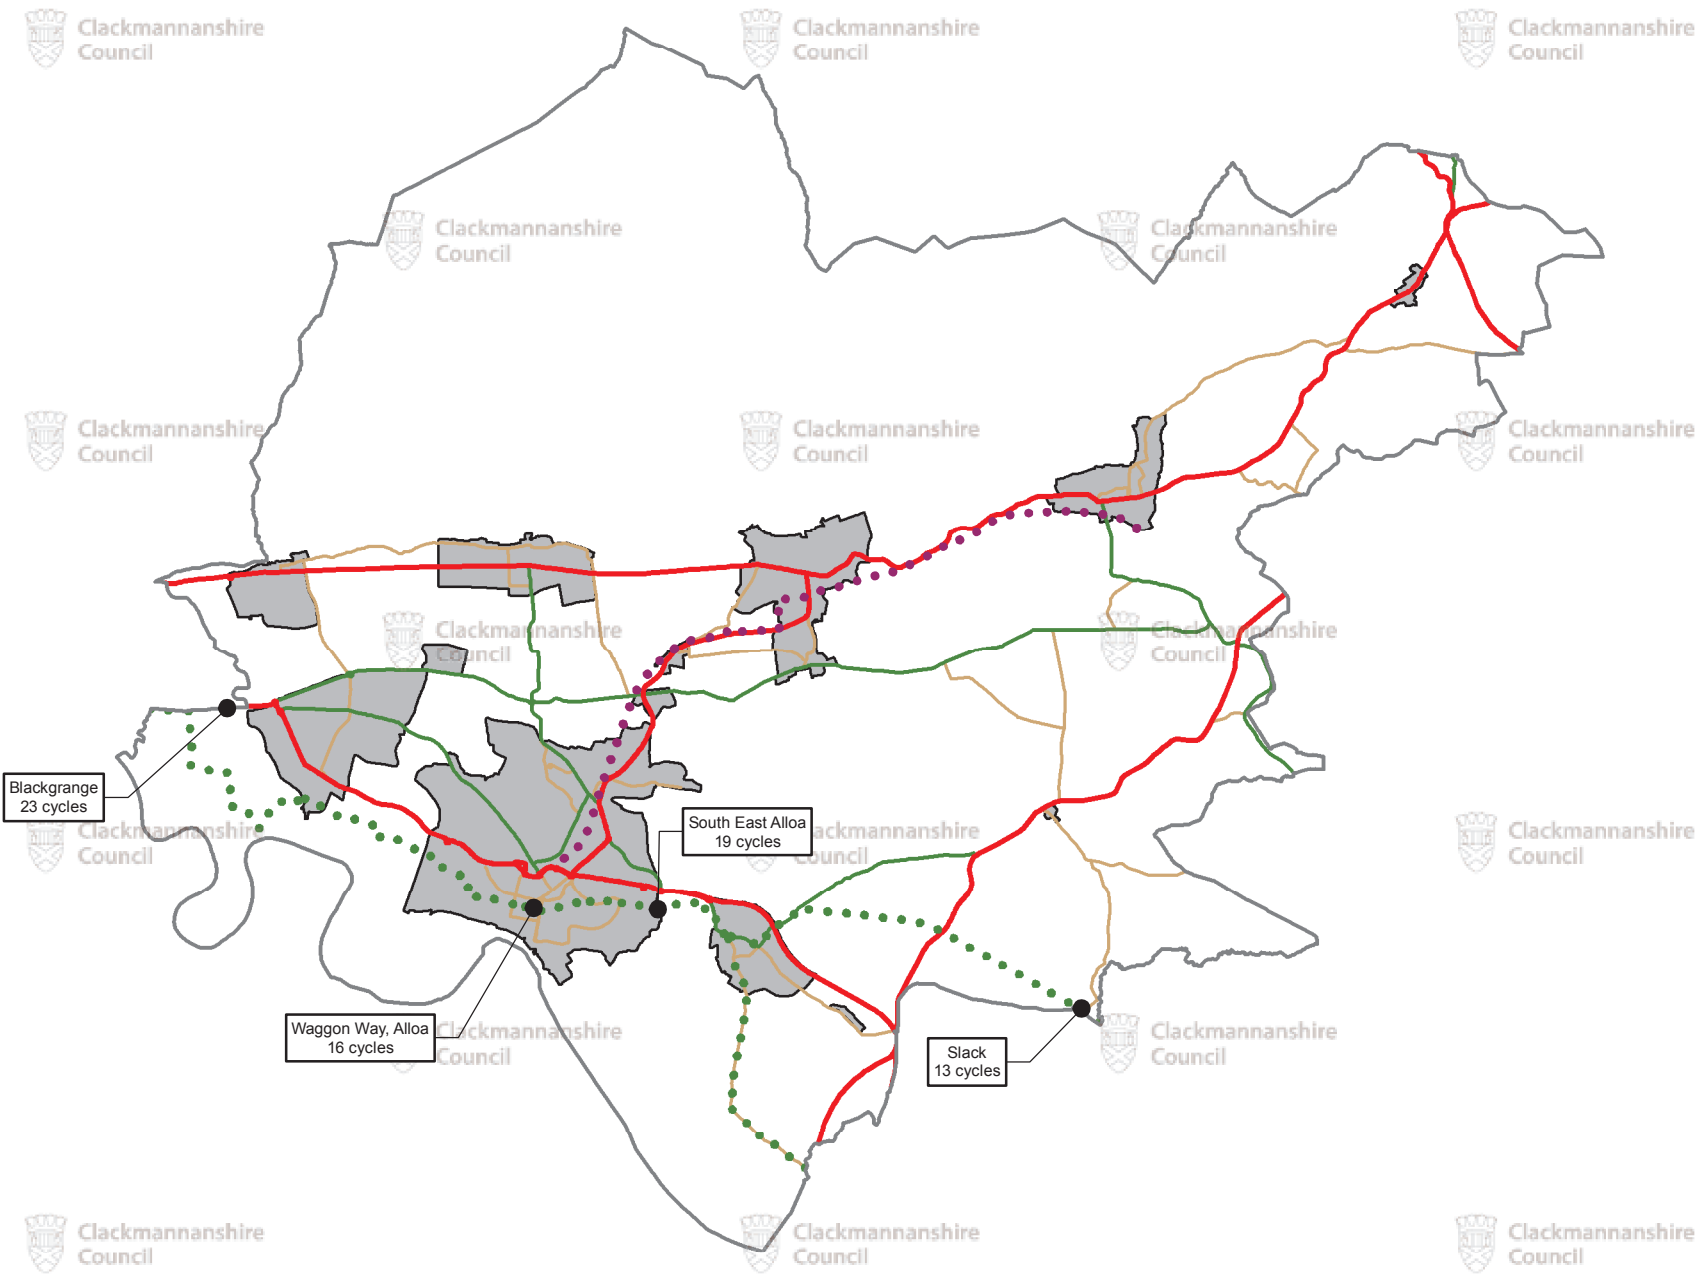

Average Daily Cycle Traffic 2008

Legend

- Cycle Counter Locations
- The Devon Way
- National Cycle Network
- A Road
- B Road
- Minor Road
- Urban Settlements

Scale : 1:100,000
Paper Size : A4

Date : February 2011