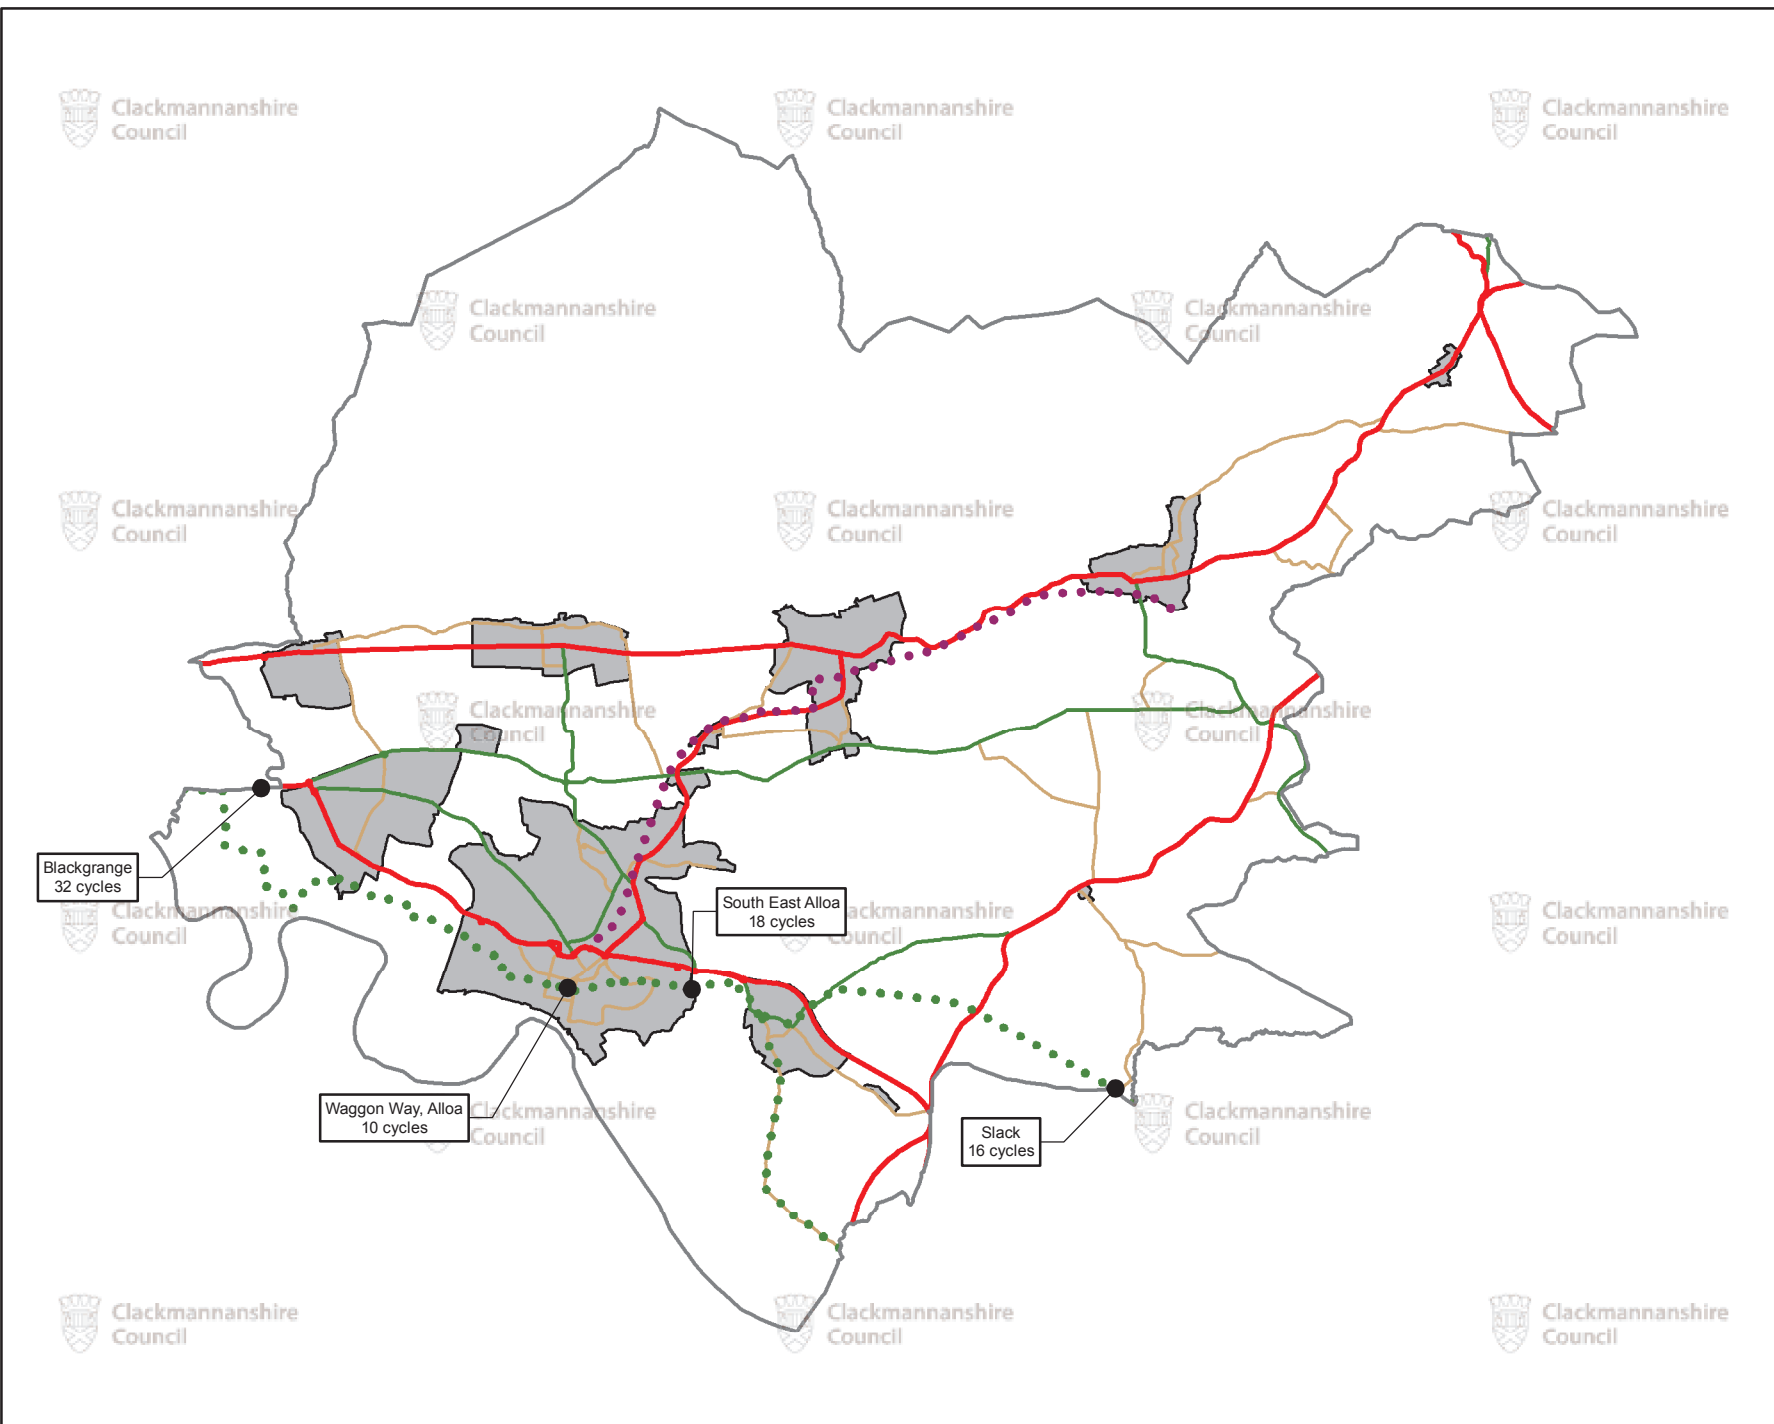

Average Daily Cycle Traffic 2007

Legend

- Cycle Counter Locations
- The Devon Way
- National Cycle Network
- A Road
- B Road
- Minor Road
- Urban Settlements

Scale : 1:100,000
Paper Size : A4

Date : February 2011